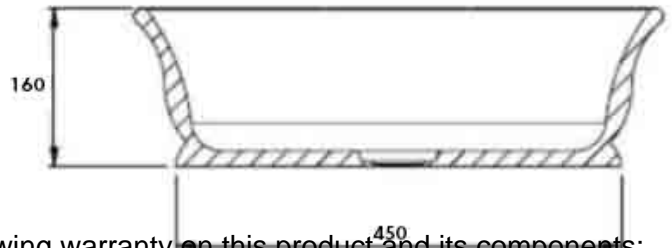

Cambridge 53 x 39 TitanCast Solid Surface Above Counter Basin - Gloss White

Code: CA530TCB-GW

Specifications

- Material: TitanCast Solid Surface
- Requires Waste: 32mm without overflow
- Made in South Africa
- Satin silk and gloss white is stocked in Australia