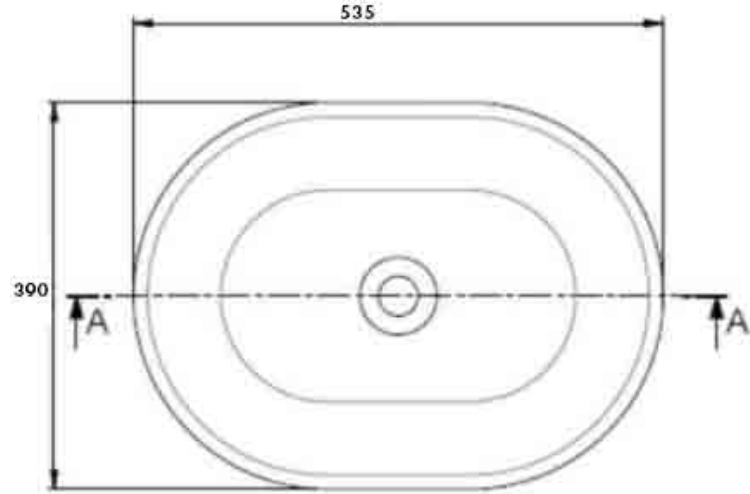

Cambridge 53 x 39 TitanCast Solid Surface Above Counter Basin - Gloss White

Code: CA530TCB-GW

Specifications

- Material: TitanCast Solid Surface
- Requires Waste: 32mm without overflow
- Made in South Africa
- Satin silk and gloss white is stocked in Australia