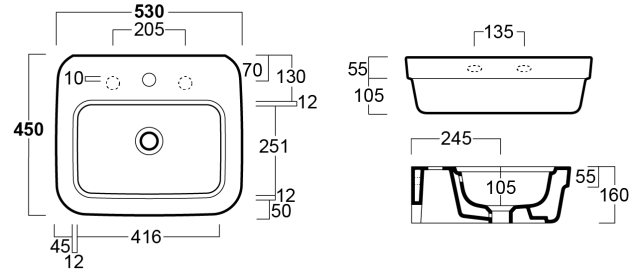

Balfour 53 x 45 Wall Hung Basin

TRADITIONAL & HAMPTONS STYLE SPECIALISTS

Specifications

- Material: double glazed fine fireclay
- Requires Waste: 32mm with overflow
- Tap Holes Available: One or Three
- Mounting options: Wall hung
- Finish: White gloss
- Fixing kits are included