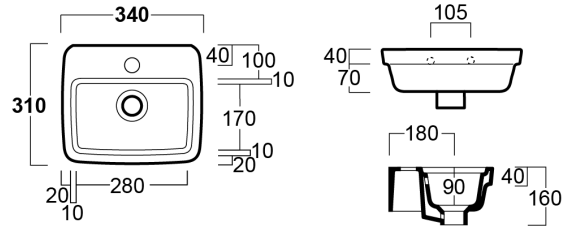

Balfour 34 x 31 Wall Hung Basin

Code: BA340BA

TRADITIONAL & HAMPTONS STYLE SPECIALISTS

Specifications

- Material: double glazed fine fireclay
- Requires Waste: 32mm with overflow
- Tap Holes Available: One
- Mounting options: Wall hung
- Finish: White gloss
- Fixing kits are included