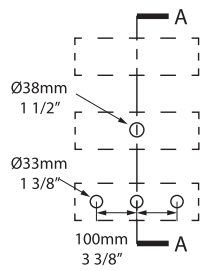

CAN-114-N-PC

CAN-114-1TH-PC

CAN-114-3TH-PC