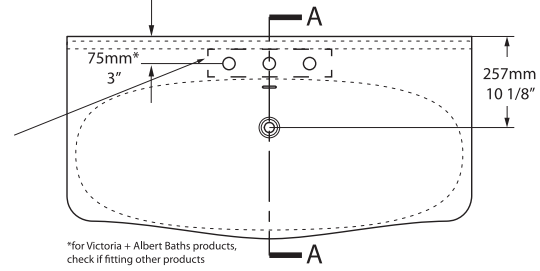

CAN-114-N-PC

CAN-114-1TH-PC

CAN-114-3TH-PC