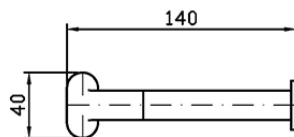

MedaMeda toilet roll holder

ZAD930

Finishes available: Chrome, Matte Black, Brushed Nickel, Brushed Gold

CARE AND MAINTENANCE

- All surfaces should be frequent cleaned with a mixture of mild, pH neutral soap and warm water with a soft cloth
- Do not use abrasive clothes, scouring pads on surfaces
- Do not use harsh cleaning agents i.e. cream cleaners or citrus based cleaners (*see cleaning leaflet for comprehensive list*)