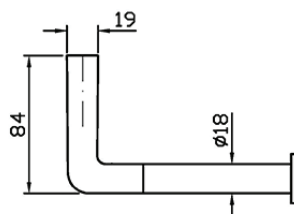

MedaMeda toilet roll holder

ZAD930

Finishes available: Chrome, Matte Black, Brushed Nickel, Brushed Gold

CARE AND MAINTENANCE

- All surfaces should be frequent cleaned with a mixture of mild, pH neutral soap and warm water with a soft cloth
- Do not use abrasive clothes, scouring pads on surfaces
- Do not use harsh cleaning agents i.e. cream cleaners or citrus based cleaners (*see cleaning leaflet for comprehensive list*)