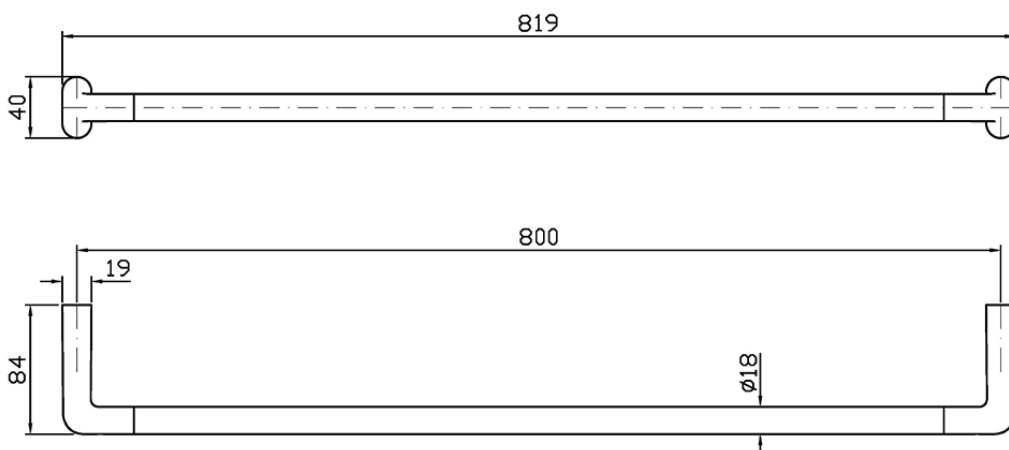

WARRANTY
5 years

*Conditions apply.