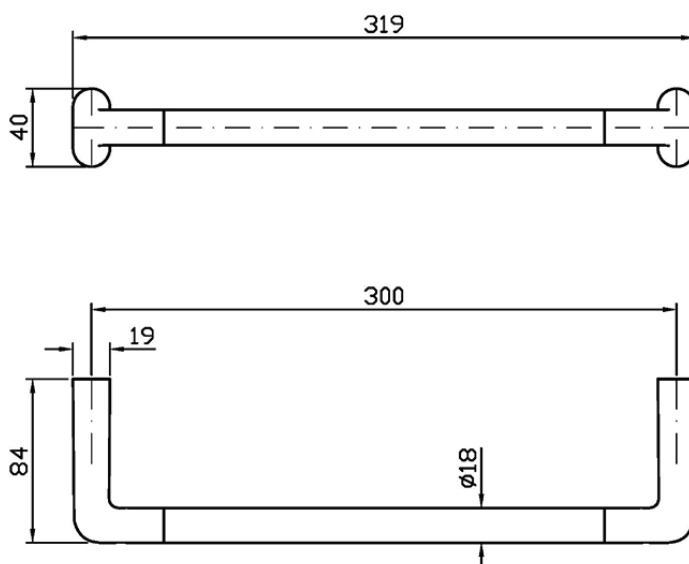

MedaMeda 300mm single towel rail

ZAD920

Finishes available: Chrome, Matte Black, Brushed Nickel, Brushed Gold

CARE AND MAINTENANCE

- All surfaces should be frequently cleaned with a mixture of mild, pH neutral soap and warm water with a soft cloth
- Do not use abrasive clothes, scouring pads on surfaces
- Do not use harsh cleaning agents i.e. cream cleaners or citrus based cleaners (see cleaning leaflet for comprehensive list)