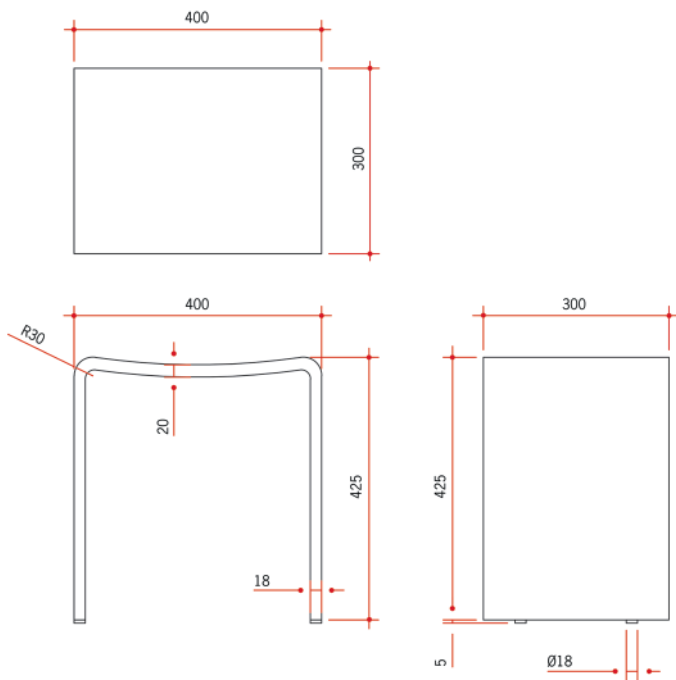

Willow Shower Stool
Solid Surface Shower Stool

Stock Code	Net Weight	Size (mm)	Colour
WS4030W	12kg	W400 x D300 x H425	Matt White

150kg weight limit rated

Solid surface material

Adjustable feet

Non porous & easy to maintain