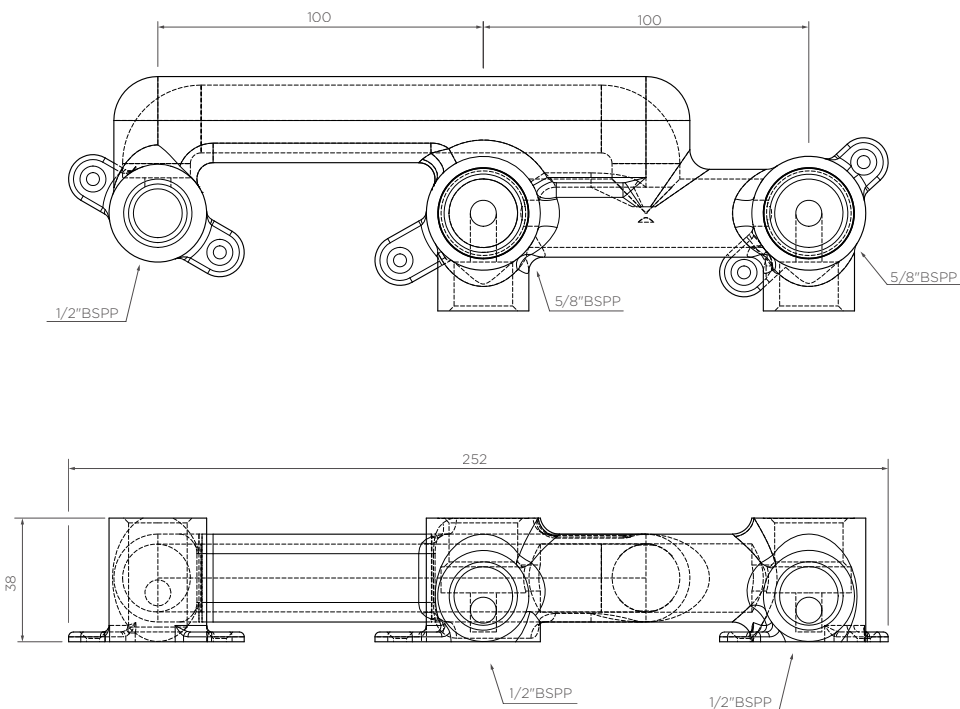

Arcisan 200mm wall basin set breach spout to left bottom entry

ARB0021

INFORMATION

Pressure Rating
150 - 500kPa

Hot and cold water inlet pressures
should be equal.

WARRANTY
15 years

*Conditions apply.

streamline

Dimensions are in millimeters and are subject to manufacturing variations. Streamline Products reserves the right to vary specifications at any time without notice. Information provided within this specification sheet is correct at the date of printing. Please confirm all particulars with your sales consultant prior to purchase. Version: 1.0 - February 2021