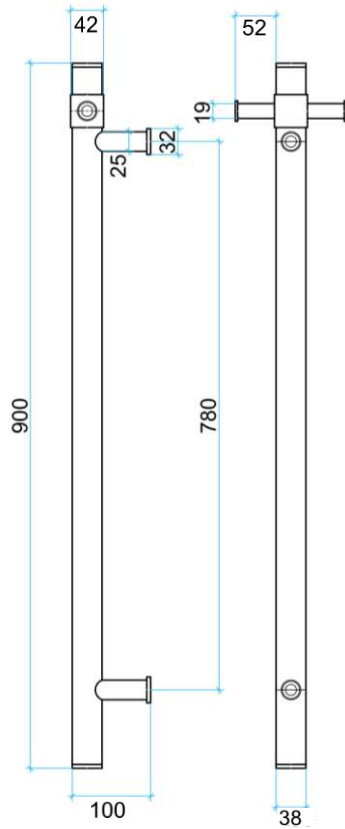

# Thermorail Towel Rails 12V

Electric Heated Towel Rails for use in bathrooms

Stock Code	Finish	Size (mm)	Output (W)	No. of Bars
VS900HBR	Brushed Stainless Steel	W142 x H900 x D100	30 Watts	1

Rails are sold individually. Hooks are removable.

**PLEASE NOTE:** Specifications are for information purposes only. Whilst every effort has been made to ensure the product specifications are accurate, due to continuing product development and improvement the specifications are subject to change. Specifications can be used to rough in and fit timber supports in the wall however we recommend no holes are drilled without having the product on site or verifying the details with the manufacturer. Thermogroup cannot be held liable or responsible for errors due to updated specifications.