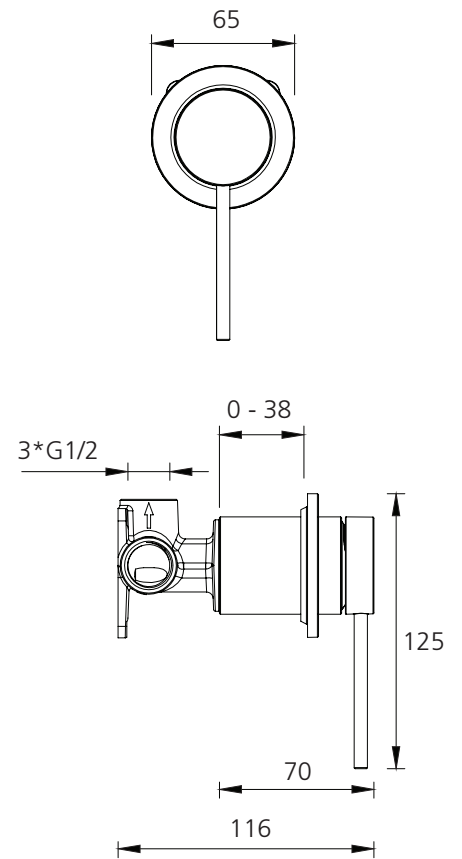

# Venice

**VE111516MB**  
Matte Black Wall Mixer

All dimensions in mm

## Specifications /

<b>WELs rating</b>	NA
<b>Temperature rating (min / max)</b>	1°C - 65°C
<b>Pressure rating (min / max)</b>	150 kPa - 500 kPa
<b>Finish</b>	Matte black (powder coated)
<b>Materials</b>	Brass body and zinc handle with SUS handle lever
<b>Cartridge size</b>	35mm
<b>Cartridge type</b>	Ceramic disc cartridge
<b>Product weight</b>	0.79kg
<b>Water supply</b>	Mains
<b>Warranty</b>	15 years cartridge and body; 5 years finish, seals, fittings; 1 year labour (refer to <a href="http://oliveri.com.au">oliveri.com.au</a> )
<b>Maintenance and care instructions</b>	All surfaces should be cleaned with mild liquid detergent or soap and water. Do not use cream cleaners or citrus based cleaning products, as they are abrasive. Use of unsuitable cleaning agents may damage the surface. Any damage caused in this way will not be covered by warranty.