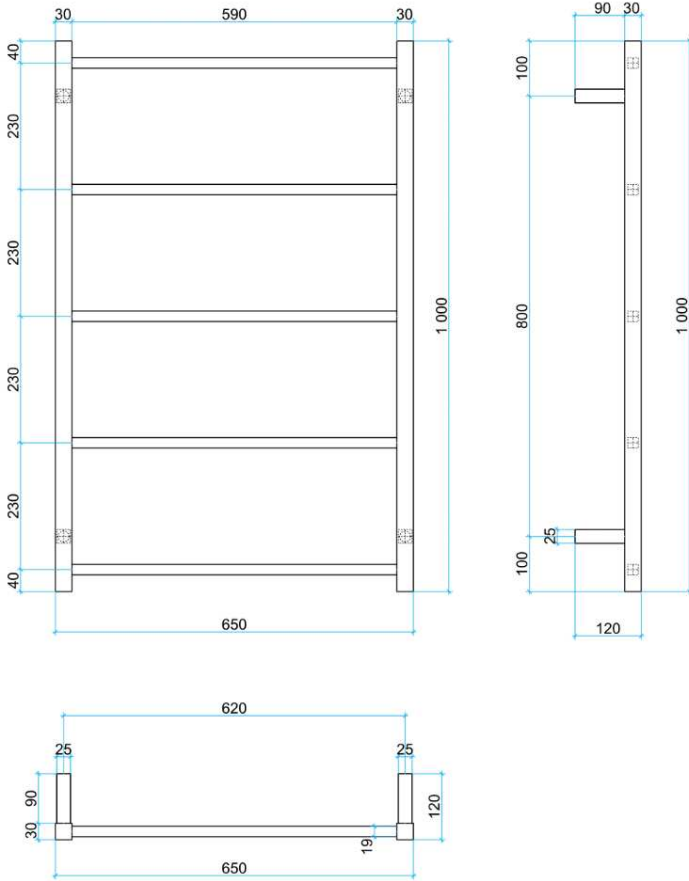

# Thermorail Ladder Towel Rails

Towel Rails for use in bathrooms

Stock Code	Finish	Size (mm)	Output (W)	No. of Bars
USS56	Polished Stainless Steel	W650 x H1000 x D120	N/A	5

**PLEASE NOTE:** Specifications are for information purposes only. Whilst every effort has been made to ensure the product specifications are accurate, due to continuing product development and improvement the specifications are subject to change. Specifications can be used to rough in and fit timber supports in the wall however we recommend no holes are drilled without having the product on site or verifying the details with the manufacturer. Thermogroup cannot be held liable or responsible for errors due to updated specifications.