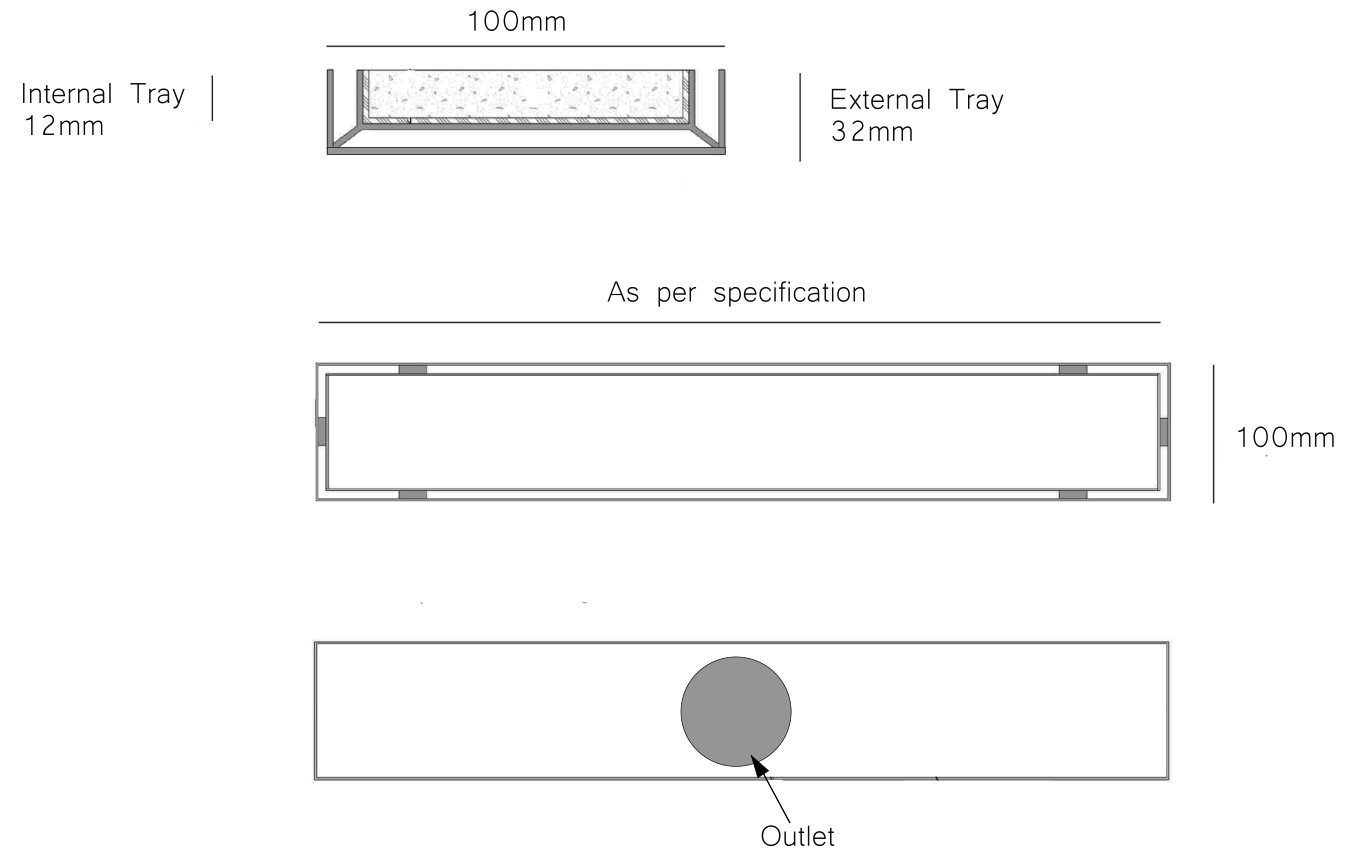

Tile Insert Floor Grates

Specification Sheet

Tile Insert Floor Grate	
CODE:	
XTIS-90038	900mm Tile Insert Channel (38mm Outlet)
XTIS-90076	900mm Tile Insert Channel (76mm Outlet)
XTIS-100038	1000mm Tile Insert Channel (38mm Outlet)
XTIS-100076	1000mm Tile Insert Channel (76mm Outlet)
XTIS-120076	1200mm Tile Insert Channel (76mm Outlet)