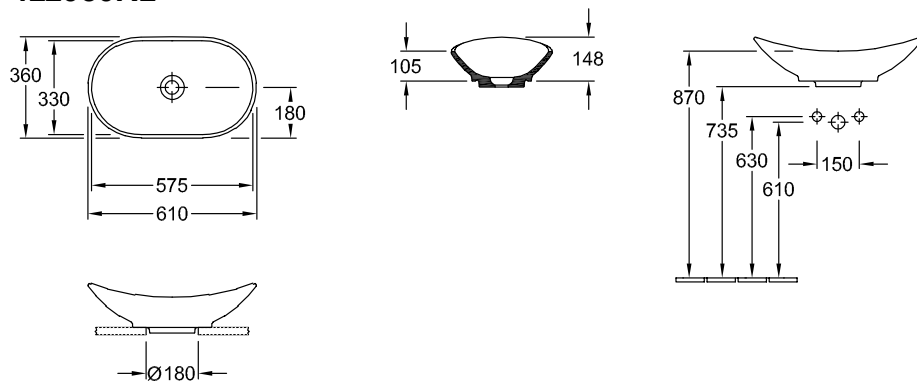

MY NATURE SURFACE-MOUNTED WASHBASIN OVAL

PRODUCT INFORMATION

Article title	Villeroy & Boch My Nature Surface-mounted washbasin, 610 x 360 x 150 mm, White Alpin CeramicPlus, without overflow, unpolished
Article number	411060R1
Assembly / Assembly type	Surface-mounted
Scope of delivery	1 x surface-mounted washbasin , 1 x non-closing outlet valve with ceramic valve cover 1 x fastening set
Depth in mm	360
Width in mm	610
Height in mm	150
Interior depth	105
Collection	My Nature
Product designation	Surface-mounted washbasin
Suitable for	Matching Villeroy&Boch furniture
Material	Sanitary ceramics
surface	glossy
With overflow	No
Shape	Oval
Colour designation	White Alpin
Antibacterial surface (with AntiBac)	No
Easy surface cleaning (CeramicPlus)	Yes
Underside of washbasin	unpolished
Number of bowls	1

TECHNICAL DRAWINGS

411060R1

411060R1

411060R1

	A	B	C	D	E	F
4110 60	610	360	575	330	180	150
4110 80	810	410	785	380	205	160

411060R1

	A	B	C	D	E	F
4110 60	610	360	575	330	180	150
4110 80	810	410	785	380	205	160