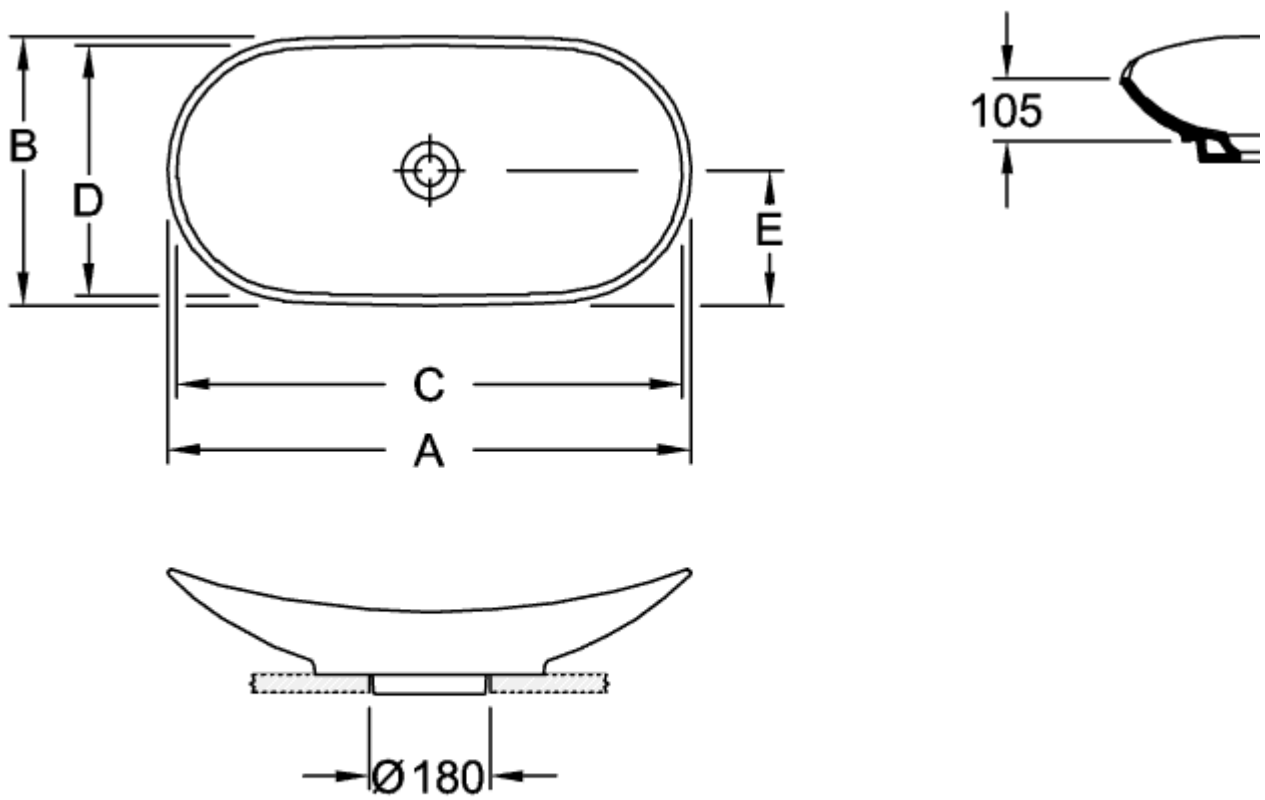

MY NATURE SURFACE-MOUNTED WASHBASIN OVAL

PRODUCT INFORMATION

Article title	Villeroy & Boch My Nature Surface-mounted washbasin, 610 x 360 x 150 mm, White Alpin CeramicPlus, without overflow, unpolished
Article number	411060R1
Assembly / Assembly type	Surface-mounted
Scope of delivery	1 x surface-mounted washbasin , 1 x non-closing outlet valve with ceramic valve cover 1 x fastening set
Depth in mm	360
Width in mm	610
Height in mm	150
Interior depth	105
Collection	My Nature
Product designation	Surface-mounted washbasin
Suitable for	Matching Villeroy&Boch furniture
Material	Sanitary ceramics
surface	glossy
With overflow	No
Shape	Oval
Colour designation	White Alpin
Antibacterial surface (with AntiBac)	No
Easy surface cleaning (CeramicPlus)	Yes
Underside of washbasin	unpolished
Number of bowls	1

TECHNICAL DRAWINGS

411060R1

411060R1

411060R1

	A	B	C	D	E	F
4110 60	610	360	575	330	180	150
4110 80	810	410	785	380	205	160

411060R1

	A	B	C	D	E	F
4110 60	610	360	575	330	180	150
4110 80	810	410	785	380	205	160