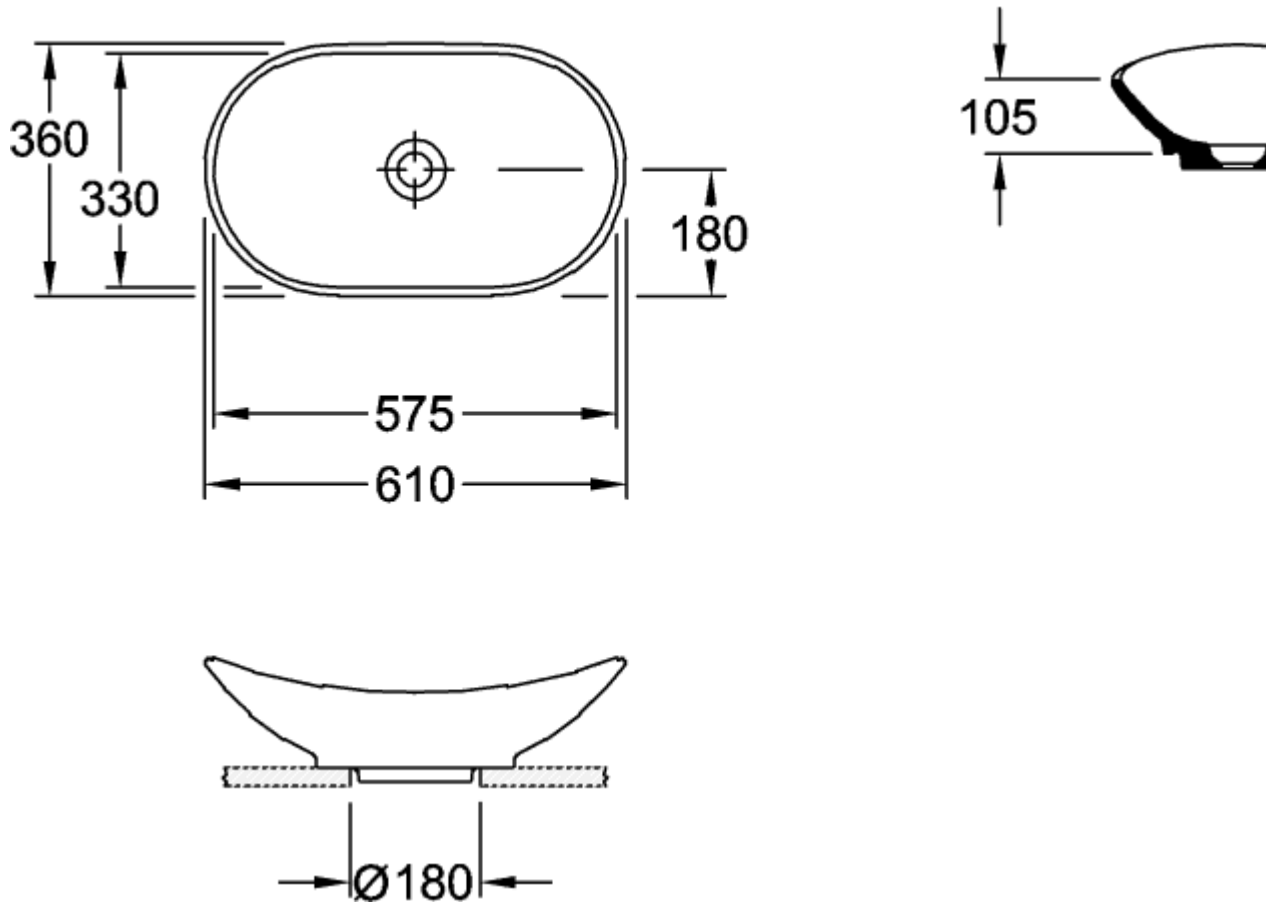

MY NATURE SURFACE-MOUNTED WASHBASIN OVAL

PRODUCT INFORMATION

Article title	Villeroy & Boch My Nature Surface-mounted washbasin, 610 x 360 x 150 mm, White Alpin CeramicPlus, without overflow, unpolished
Article number	411060R1
Assembly / Assembly type	Surface-mounted
Scope of delivery	1 x surface-mounted washbasin , 1 x non-closing outlet valve with ceramic valve cover 1 x fastening set
Depth in mm	360
Width in mm	610
Height in mm	150
Interior depth	105
Collection	My Nature
Product designation	Surface-mounted washbasin
Suitable for	Matching Villeroy&Boch furniture
Material	Sanitary ceramics
surface	glossy
With overflow	No
Shape	Oval
Colour designation	White Alpin
Antibacterial surface (with AntiBac)	No
Easy surface cleaning (CeramicPlus)	Yes
Underside of washbasin	unpolished
Number of bowls	1

TECHNICAL DRAWINGS

411060R1

411060R1

411060R1

	A	B	C	D	E	F
4110 60	610	360	575	330	180	150
4110 80	810	410	785	380	205	160

411060R1

	A	B	C	D	E	F
4110 60	610	360	575	330	180	150
4110 80	810	410	785	380	205	160