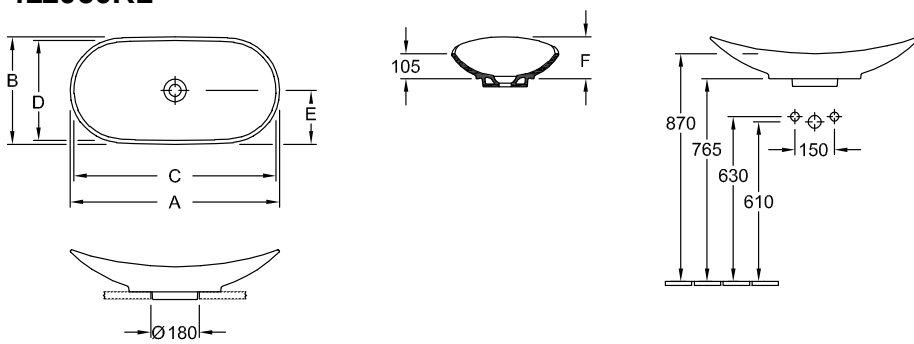

MY NATURE SURFACE-MOUNTED WASHBASIN OVAL

PRODUCT INFORMATION

Article title	Villeroy & Boch My Nature Surface-mounted washbasin, 610 x 360 x 150 mm, White Alpin CeramicPlus, without overflow, unpolished
Article number	411060R1
Assembly / Assembly type	Surface-mounted
Scope of delivery	1 x surface-mounted washbasin , 1 x non-closing outlet valve with ceramic valve cover 1 x fastening set
Depth in mm	360
Width in mm	610
Height in mm	150
Interior depth	105
Collection	My Nature
Product designation	Surface-mounted washbasin
Suitable for	Matching Villeroy&Boch furniture
Material	Sanitary ceramics
surface	glossy
With overflow	No
Shape	Oval
Colour designation	White Alpin
Antibacterial surface (with AntiBac)	No
Easy surface cleaning (CeramicPlus)	Yes
Underside of washbasin	unpolished
Number of bowls	1

TECHNICAL DRAWINGS

411060R1

411060R1

411060R1

	A	B	C	D	E	F
4110 60	610	360	575	330	180	150
4110 80	810	410	785	380	205	160

411060R1

	A	B	C	D	E	F
4110 60	610	360	575	330	180	150
4110 80	810	410	785	380	205	160