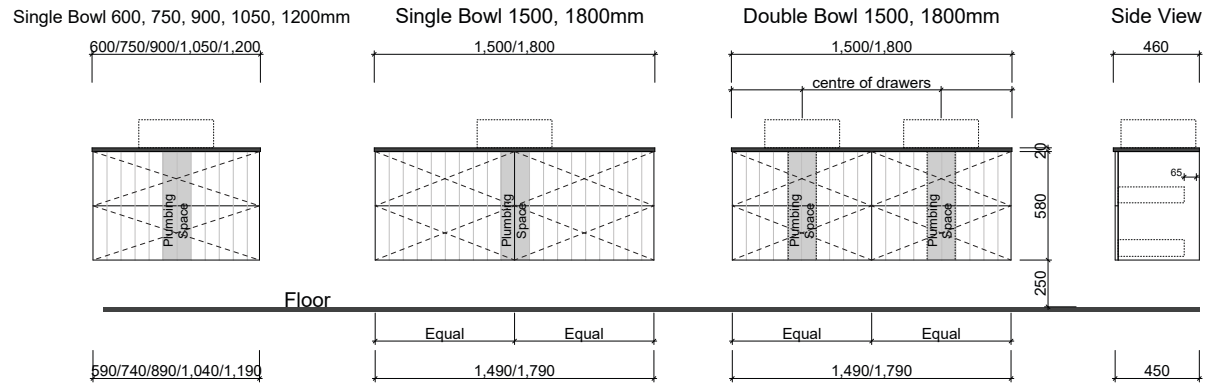

HENLEY

Wall Hung

Also Available with Offset Bowl

Drawer cutout for plumbing = 150mm. 1500, 1800 & 2100mm Single Bowl have plumbing void.

Floor Standing

Also Available with Offset Bowl

Drawer cutout for plumbing = 150mm. 1500, 1800 & 2100mm Single Bowl have plumbing void.

Waste size: Acrylic = 40mm, Ceramic = 32mm, Sculptured Marble = 32mm

Note: Where left or right hand options are available please specify or else cabinets will be supplied as per these drawings. All vanity top and basin sizes are nominal only. E&OE