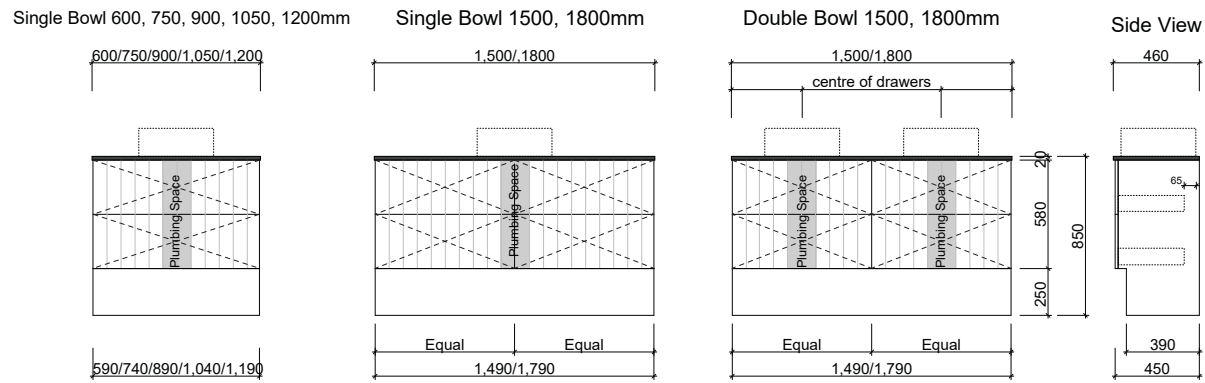

HENLEY

Wall Hung

Also Available with Offset Bowl

Drawer cutout for plumbing = 150mm. 1500, 1800 & 2100mm Single Bowl have plumbing void.

Floor Standing

Also Available with Offset Bowl

Drawer cutout for plumbing = 150mm. 1500, 1800 & 2100mm Single Bowl have plumbing void.

Waste size: Acrylic = 40mm, Ceramic = 32mm, Sculptured Marble = 32mm

Note: Where left or right hand options are available please specify or else cabinets will be supplied as per these drawings. All vanity top and basin sizes are nominal only. E&OE