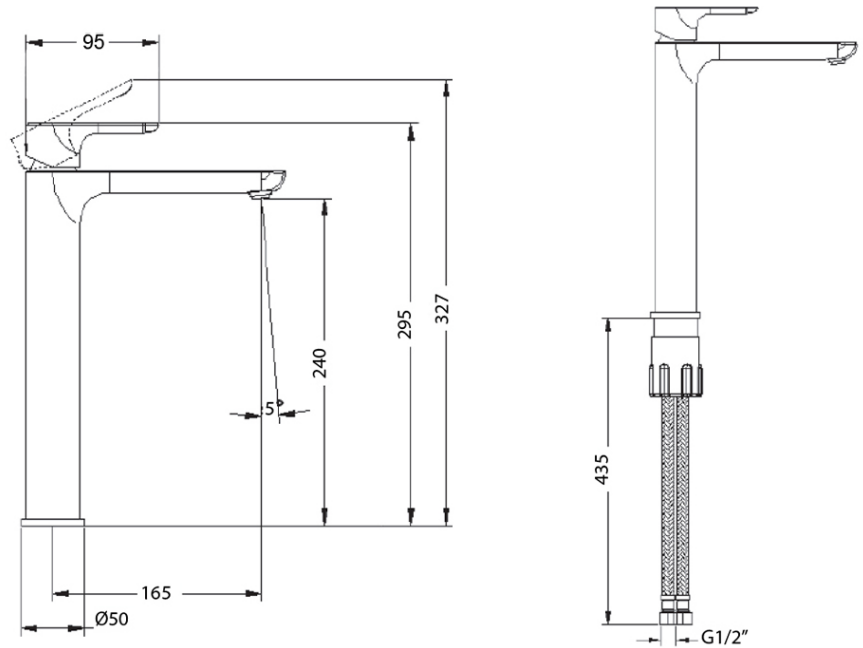

Soho Vessel Basin Mixer

Gun Metal

Product Image **Product Details**

Code:	TVW3366590
Brand:	Villeroy & Boch
Range:	Soho
Warranty:	15 Years*
WELS:	5 Star 5 LPM, Reg #: T40926

Additional Features **Technical Specification**

Required Product

Recommended Products

Additional Notes

- 35mm Ceramic Cartridge

*Please visit argentaust.com.au/warranty to view the full warranty

Note: All dimensions are in millimetres and are subject to normal manufacturing variations. Always use the physical product measurements for cut-outs and rough-ins as the technical details shown may differ from the actual product. Use acetic cured silicone sealant. Do not use epoxy type adhesives. Clean with damp cloth. Do not use abrasive cleaners, liquids or pastes.