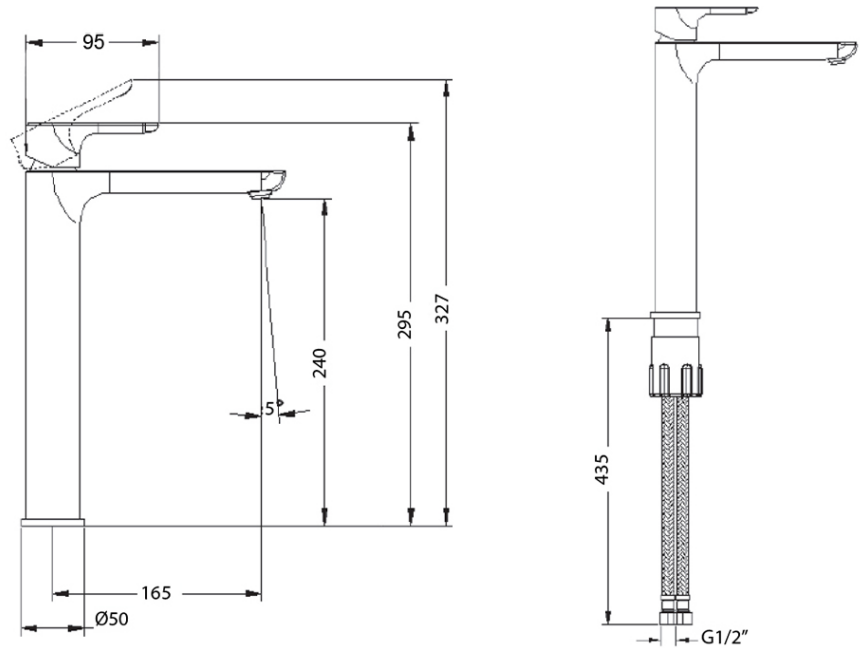

Soho Vessel Basin Mixer

Brushed Gold

Product Image **Product Details**

Code: TVW3366585
Brand: Villeroy & Boch
Range: Soho
Warranty: 15 Years*
WELS: 5 Star 5 LPM, Reg #: T40926

Additional Features **Technical Specification**

Required Product

Recommended Products

Additional Notes

- 35mm Ceramic Cartridge

*Please visit argentaust.com.au/warranty to view the full warranty

Note: All dimensions are in millimetres and are subject to normal manufacturing variations. Always use the physical product measurements for cut-outs and rough-ins as the technical details shown may differ from the actual product. Use acetic cured silicone sealant. Do not use epoxy type adhesives. Clean with damp cloth. Do not use abrasive cleaners, liquids or pastes.