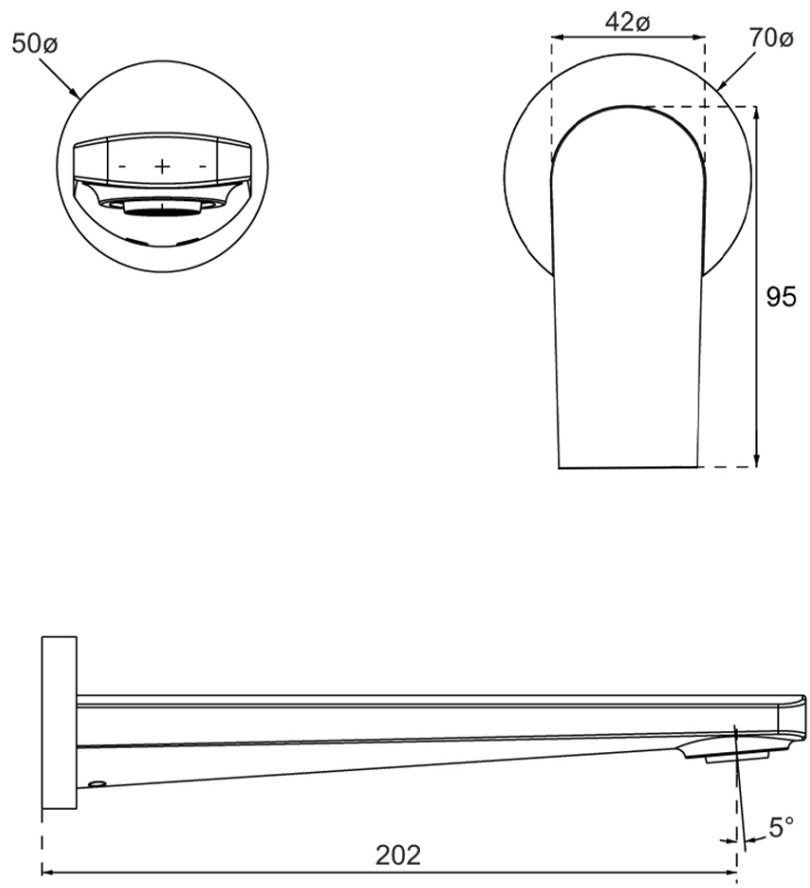

Soho Wall Mounted Basin Mixer Trim

Gun Metal

Product Image **Product Details**

Code: TVW336490B
Brand: Villeroy & Boch
Range: Soho
Warranty: 15 Years*
WELS: 5 Star 5 LPM, Reg #: T40927

Additional Features **Technical Specification**

Required Product
TVW0035161

Recommended Products

Additional Notes

- 115mm Centres
- 35mm Ceramic Cartridge
- Spout Can Be Positioned On The Left Hand Side Of The Mixer Only

Installation Instructions

- * NOT COMPATIBLE WITH UNIVERSAL BODY
- * ONLY USE COLOURCHOICE BODY TVW0035161

*Please visit argentaust.com.au/warranty to view the full warranty

Note: All dimensions are in millimetres and are subject to normal manufacturing variations. Always use the physical product measurements for cut-outs and rough-ins as the technical details shown may differ from the actual product. Use acetic cured silicone sealant. Do not use epoxy type adhesives. Clean with damp cloth. Do not use abrasive cleaners, liquids or pastes.