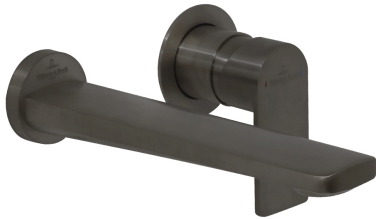

Soho Wall Mounted Basin Mixer Trim

Gun Metal

Product Image **Product Details**

Code: TVW336490B
Brand: Villeroy & Boch
Range: Soho
Warranty: 15 Years*
WELS: 5 Star 5 LPM, Reg #: T40927

Additional Features **Technical Specification**

Required Product
TVW0035161

Recommended Products

Additional Notes

- 115mm Centres
- 35mm Ceramic Cartridge
- Spout Can Be Positioned On The Left Hand Side Of The Mixer Only

Installation Instructions

- * NOT COMPATIBLE WITH UNIVERSAL BODY
- * ONLY USE COLOURCHOICE BODY TVW0035161