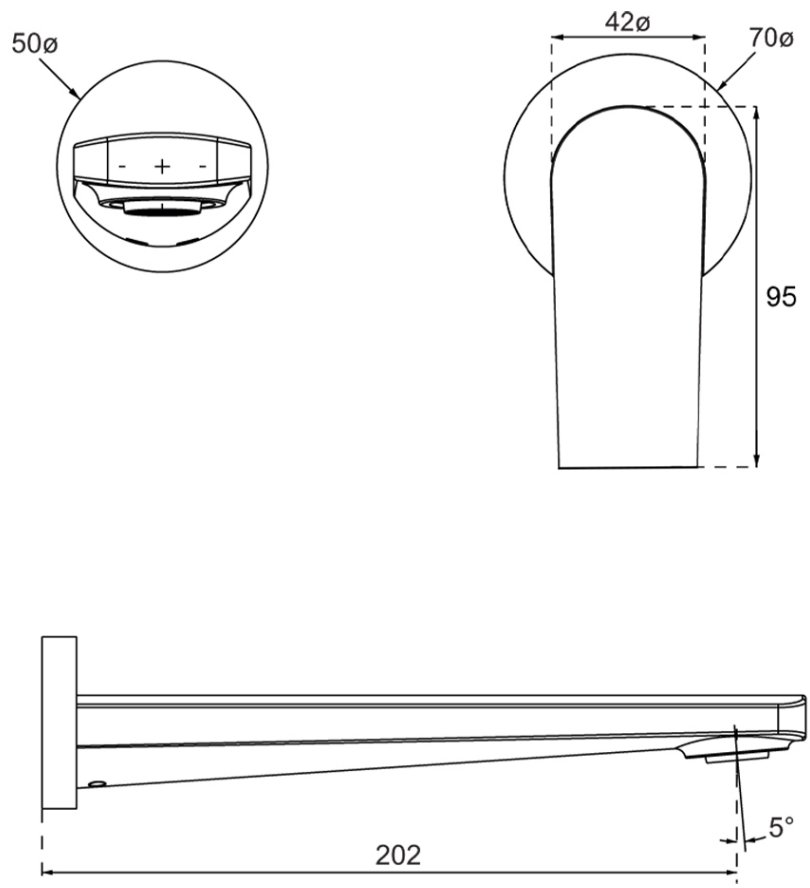

Additional Features **Technical Specification**

Required Product
TVW0035161

Recommended Products

Additional Notes

- 115mm Centres
- 35mm Ceramic Cartridge
- Spout Can Be Positioned On The Left Hand Side Of The Mixer Only

Installation Instructions

- NOT COMPATIBLE WITH UNIVERSAL BODY
- ONLY USE COLOURCHOICE BODY TVW0035161