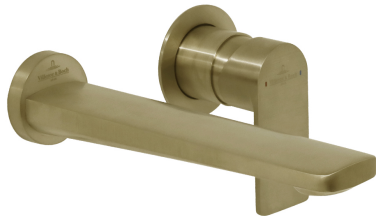

# Soho Wall Mounted Basin Mixer Trim

Brushed Gold

**Product Image** **Product Details**

**Code:** TVW336485B  
**Brand:** Villeroy & Boch  
**Range:** Soho  
**Warranty:** 15 Years\*  
**WELS:** 5 Star 5 LPM, Reg #: T40927

**Additional Features** **Technical Specification**

**Required Product**  
TVW0035161

**Recommended Products**

**Additional Notes**

- 115mm Centres
- 35mm Ceramic Cartridge
- Spout Can Be Positioned On The Left Hand Side Of The Mixer Only