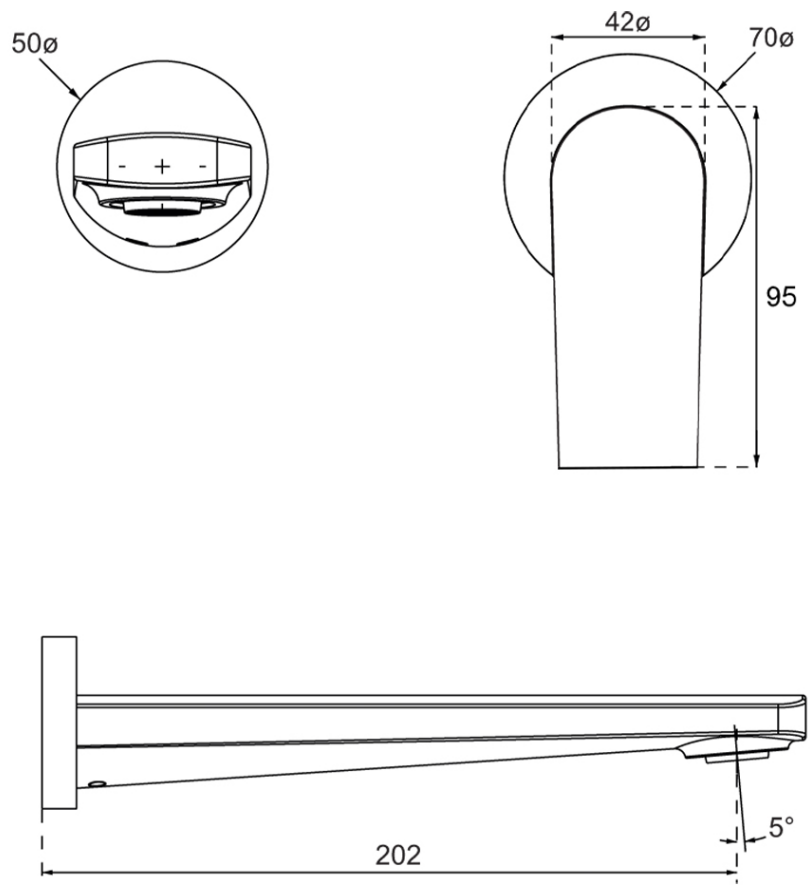

Soho Wall Mounted Basin Mixer Trim

Brushed Nickel

Product Image

Product Details

Code:	TVW336480B
Brand:	Villeroy & Boch
Range:	Soho
Warranty:	15 Years*
WELS:	5 Star 5 LPM, Reg #: T40927

Additional Features

Technical Specification

Required Product
TVW0035161

Recommended Products

Additional Notes

- 115mm Centres
- 35mm Ceramic Cartridge
- Spout Can Be Positioned On The Left Hand Side Of The Mixer Only

Installation Instructions

- * NOT COMPATIBLE WITH UNIVERSAL BODY
- * ONLY USE COLOURCHOICE BODY TVW0035161

*Please visit argentaust.com.au/warranty to view the full warranty

Note: All dimensions are in millimetres and are subject to normal manufacturing variations. Always use the physical product measurements for cut-outs and rough-ins as the technical details shown may differ from the actual product. Use acetic cured silicone sealant. Do not use epoxy type adhesives. Clean with damp cloth. Do not use abrasive cleaners, liquids or pastes.