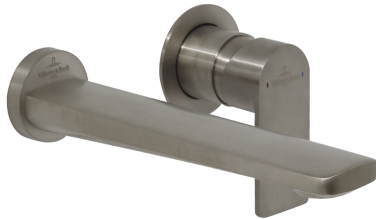

Soho Wall Mounted Basin Mixer Trim

Brushed Nickel

Product Image

Product Details

Code:	TVW336480B
Brand:	Villeroy & Boch
Range:	Soho
Warranty:	15 Years*
WELS:	5 Star 5 LPM, Reg #: T40927

Additional Features

Technical Specification

Required Product
TVW0035161

Recommended Products

Additional Notes

- 115mm Centres
- 35mm Ceramic Cartridge
- Spout Can Be Positioned On The Left Hand Side Of The Mixer Only

Installation Instructions