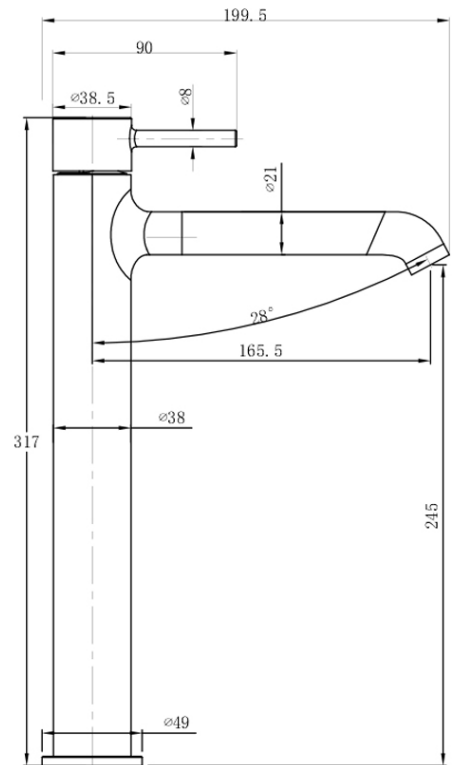

Vita Vessel Basin Mixer

Product Image

Product Details

Code: TVW1106561
Brand: Villeroy & Boch
Range: Vita
Warranty: 15 Years*
WELS: 5 Star 6 LPM, Reg #: T37263

Additional Features

Technical Specification

Required Product

Recommended Products

Additional Notes

- 25mm Ceramic Cartridge

*Please visit argentaust.com.au/warranty to view the full warranty

Note: All dimensions are in millimetres and are subject to normal manufacturing variations. Always use the physical product measurements for cut-outs and rough-ins as the technical details shown may differ from the actual product. Use acetic cured silicone sealant. Do not use epoxy type adhesives. Clean with damp cloth. Do not use abrasive cleaners, liquids or pastes.