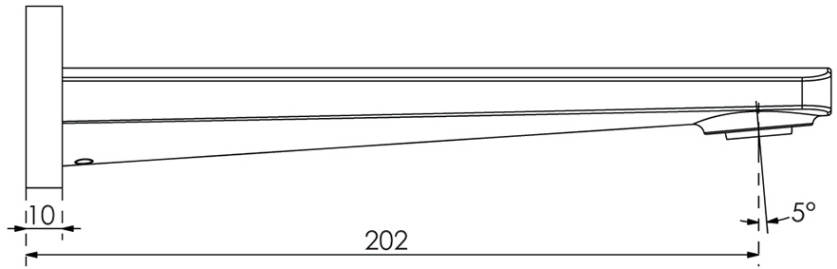

# Soho Bath Spout

Gun Metal

**Product Image**

**Product Details**

<b>Code:</b>	<b>TVT336090B</b>
Brand:	Villeroy & Boch
Range:	Soho
Warranty:	15 Years*
WELS:	N/A

**Additional Features**

**Technical Specification**

\*Please visit [argentaust.com.au/warranty](http://argentaust.com.au/warranty) to view the full warranty

Note: All dimensions are in millimetres and are subject to normal manufacturing variations. Always use the physical product measurements for cut-outs and rough-ins as the technical details shown may differ from the actual product. Use acetic cured silicone sealant. Do not use epoxy type adhesives. Clean with damp cloth. Do not use abrasive cleaners, liquids or pastes.