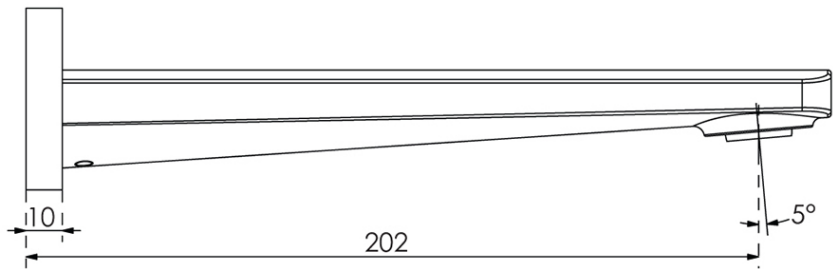

Soho Bath Spout

Brushed Gold

Product Image **Product Details**

Code:	TVT336085B
Brand:	Villeroy & Boch
Range:	Soho
Warranty:	15 Years*
WELS:	N/A

Additional Features **Technical Specification**

*Please visit argentaust.com.au/warranty to view the full warranty

Note: All dimensions are in millimetres and are subject to normal manufacturing variations. Always use the physical product measurements for cut-outs and rough-ins as the technical details shown may differ from the actual product. Use acetic cured silicone sealant. Do not use epoxy type adhesives. Clean with damp cloth. Do not use abrasive cleaners, liquids or pastes.