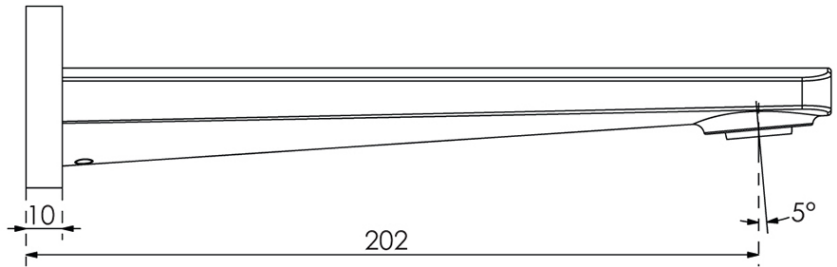

Soho Bath Spout

Brushed Nickel

Product Image

Product Details

Code:	TVT336080B
Brand:	Villeroy & Boch
Range:	Soho
Warranty:	15 Years*
WELS:	N/A

Additional Features

Technical Specification

*Please visit argentaust.com.au/warranty to view the full warranty

Note: All dimensions are in millimetres and are subject to normal manufacturing variations. Always use the physical product measurements for cut-outs and rough-ins as the technical details shown may differ from the actual product. Use acetic cured silicone sealant. Do not use epoxy type adhesives. Clean with damp cloth. Do not use abrasive cleaners, liquids or pastes.