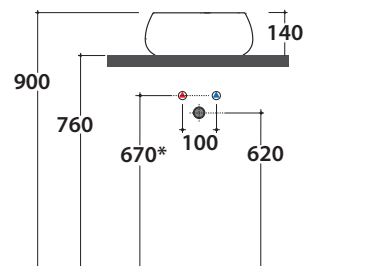

T-EDGE BASIN TE035

CE EN 14688:2015

GLOBO

	Rubinetto a parete Wall mounted taps	Rubinetto su piano Taps mounted on counter top
A:	80	105
B:	250	275
C:	425	450
D:	395	420

Ceramic antibacterial effect
BATAFORM®

Bagno di Colore

Glazed product with
CERASLIDE®

GLOBOTHIN®

Le Pietre

Cod. **TE035BI**

Basin Ø 35 h 14 cm. Sit-on installation. Weight 5,9 Kg

* For taps mounted on counter top

Cod. **FI024BI**

Valve drain with ceramic top for basins without overflow. Weight 0,5 Kg

Cod. **FI024CR**

Chromed valve drain for basins without overflow. Weight 0,5 Kg