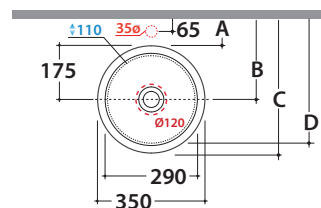

T-EDGE BASIN TE035

CE EN 14688:2015

GLOBO

	Rubinetto a parete Wall mounted taps	Rubinetto su piano Taps mounted on counter top
A:	80	105
B:	250	275
C:	425	450
D:	395	420

Ceramic antibacterial effect
BATAFORM®

Bagno di Colore

Glazed product with
CERASLIDE®

GLOBOTHIN®

Le Pietre

Cod. **TE035BI**

Basin Ø 35 h 14 cm. Sit-on installation. Weight 5,9 Kg

* For taps mounted on counter top

Cod. **FI024BI**

Valve drain with ceramic top for basins without overflow. Weight 0,5 Kg

Cod. **FI024CR**

Chromed valve drain for basins without overflow. Weight 0,5 Kg