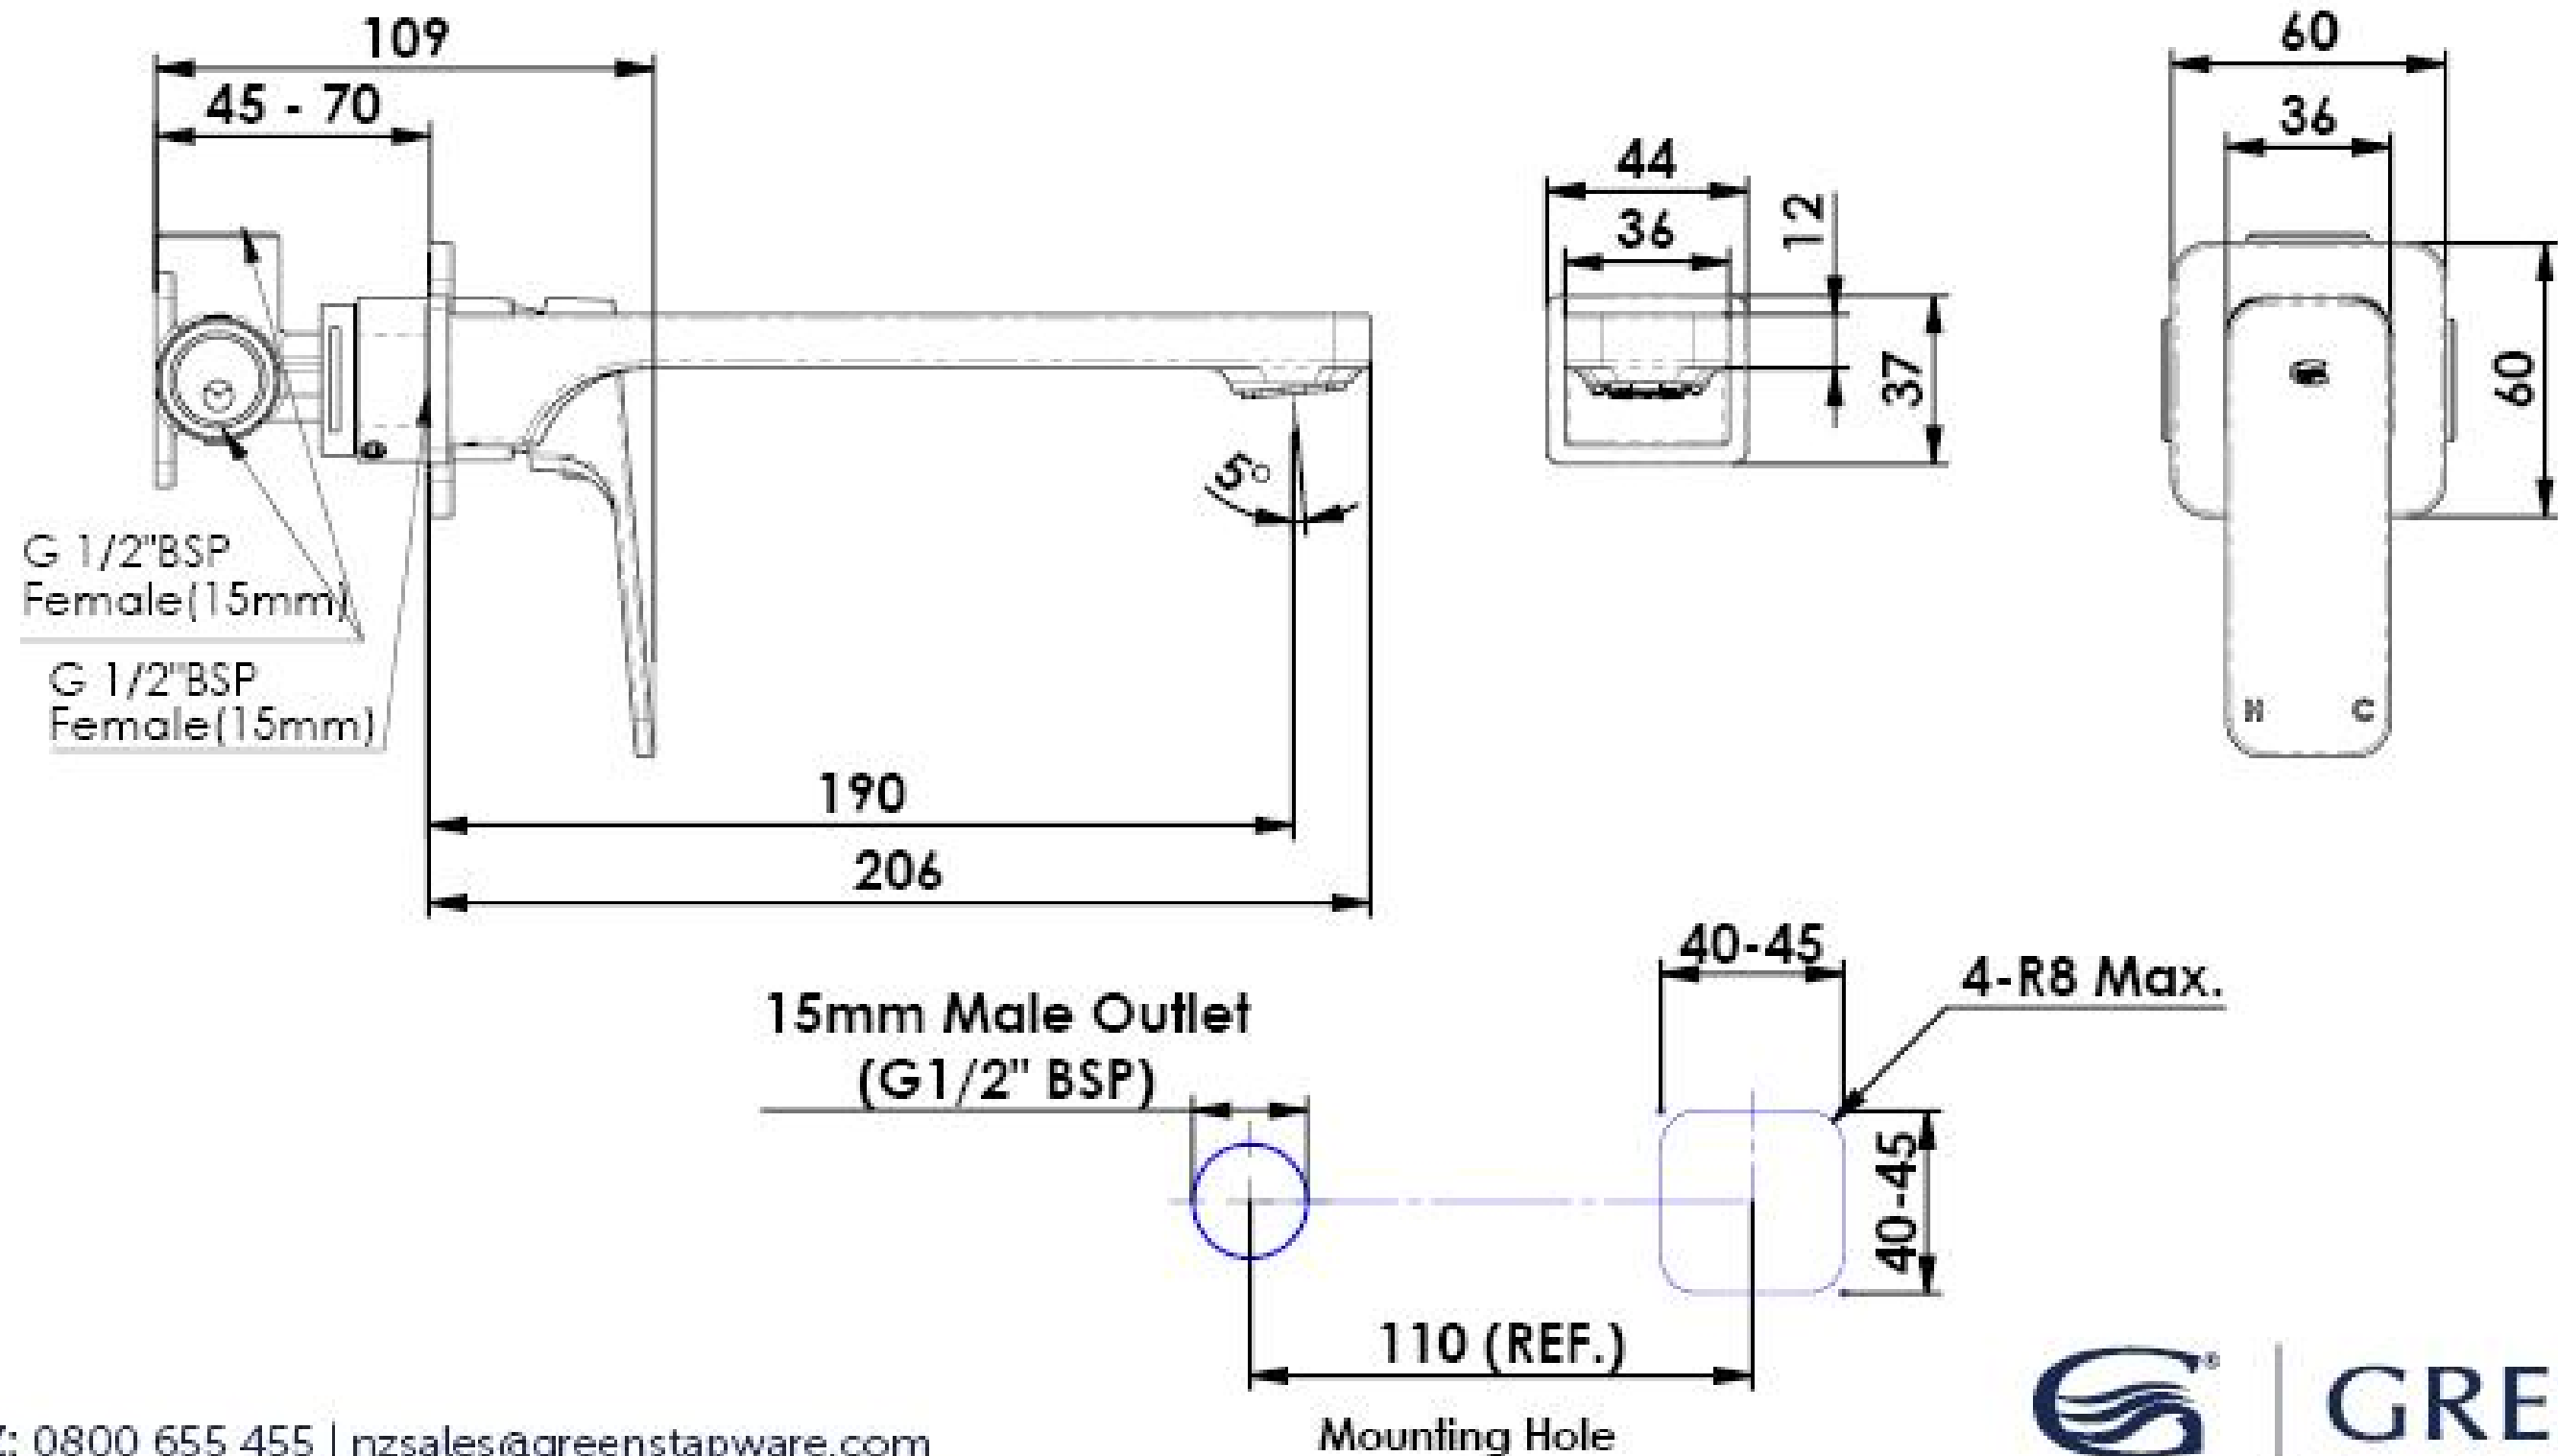

Swept Wall Basin Mixer

18602520 | T32358 | Chrome

18602521 | T32358(V) | Brushed Nickel

18602527 | T32358(V) | Matte Black

18602529 | T32358(V) | Gun Metal

NZ: 0800 655 455 | nzsales@greenstapware.com
AU: 1800 244 487 | aussales@greenstapware.com