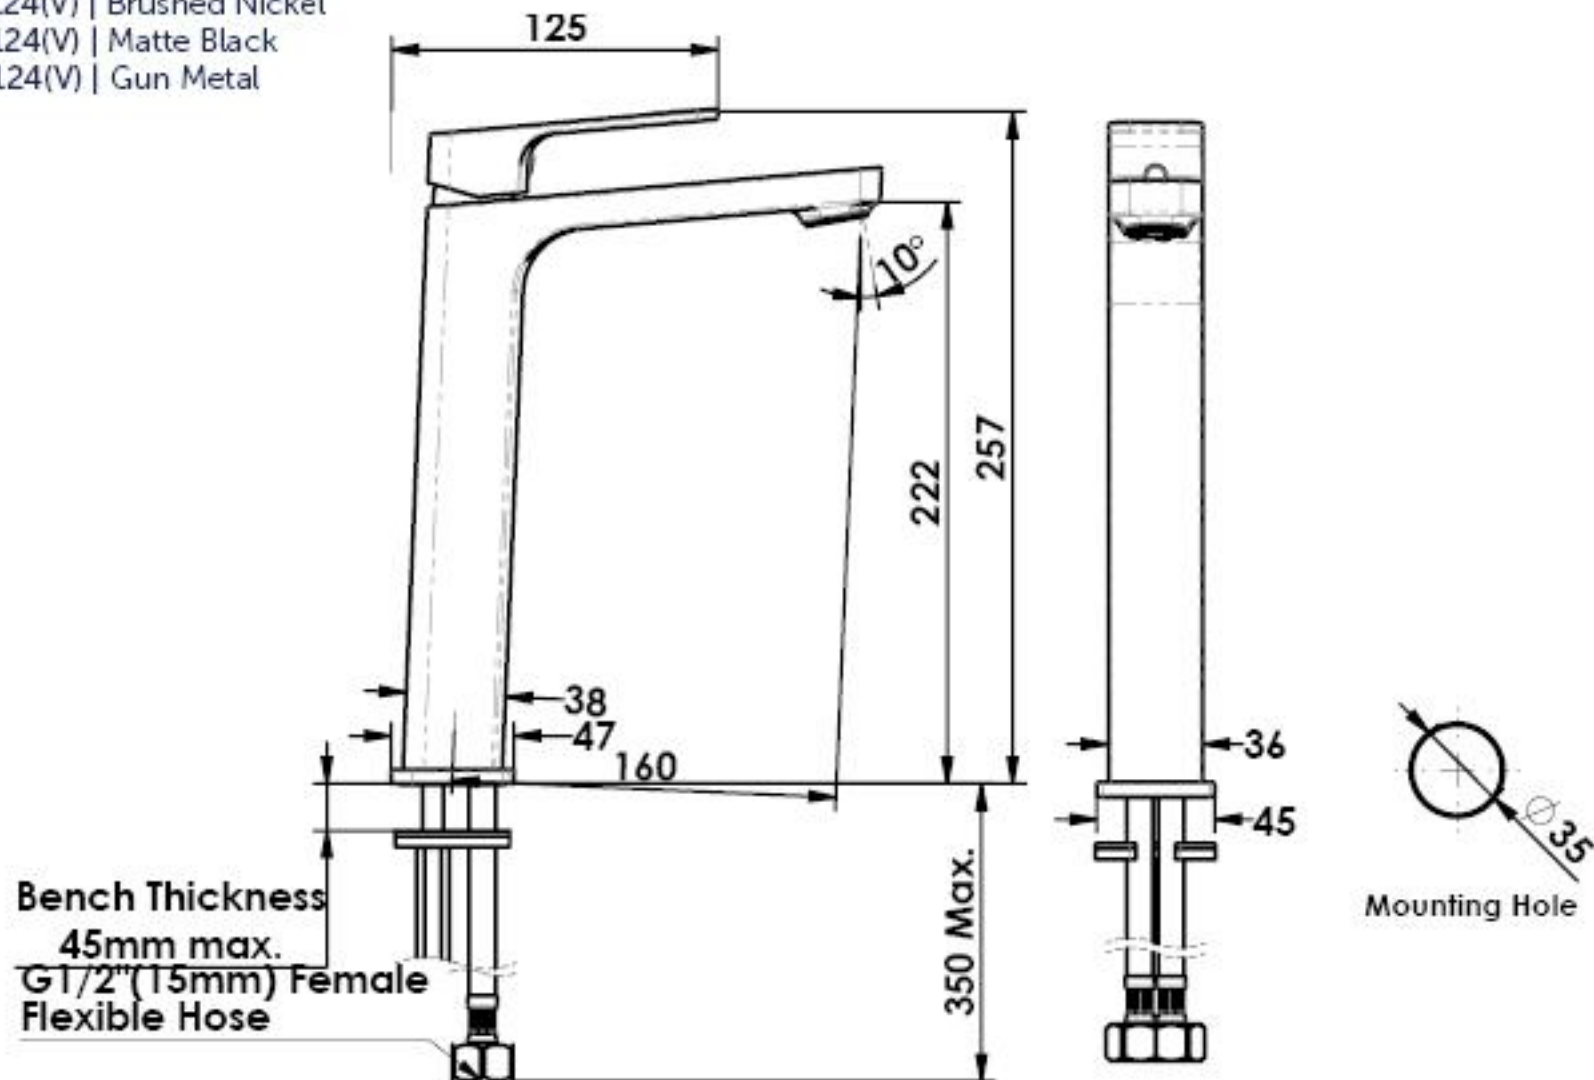

Swept Tower Basin Mixer

18602560 | T35124 | Chrome

18602561 | T35124(V) | Brushed Nickel

18602567 | T35124(V) | Matte Black

18602569 | T35124(V) | Gun Metal

NZ: 0800 655 455 | nzsales@greenstapware.com
AU: 1800 244 487 | aussales@greenstapware.com