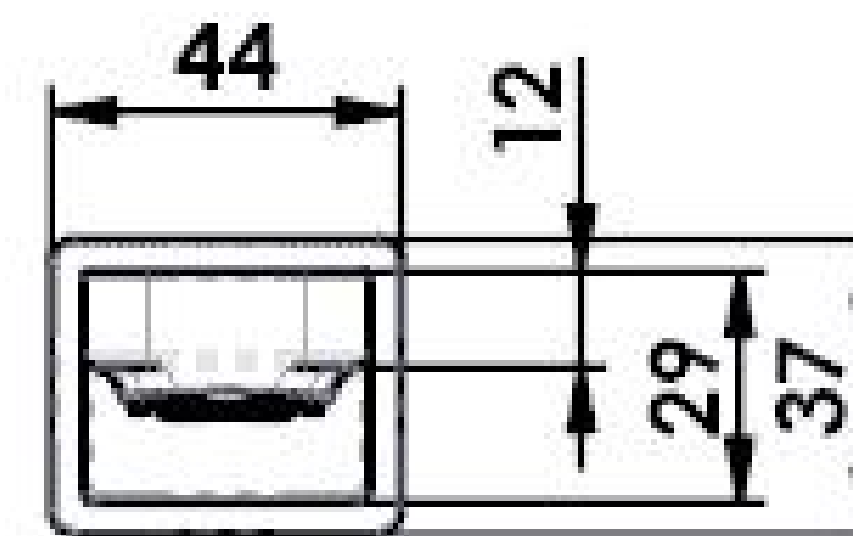

Swept Bath Spout

186019000 | Chrome

186019010 | Brushed Nickel

186019070 | Matte Black

186019080 | Brushed Copper

186019090 | Gun Metal

NZ: 0800 655 455 | nzsales@greenstapware.com
AU: 1800 244 487 | aussales@greenstapware.com