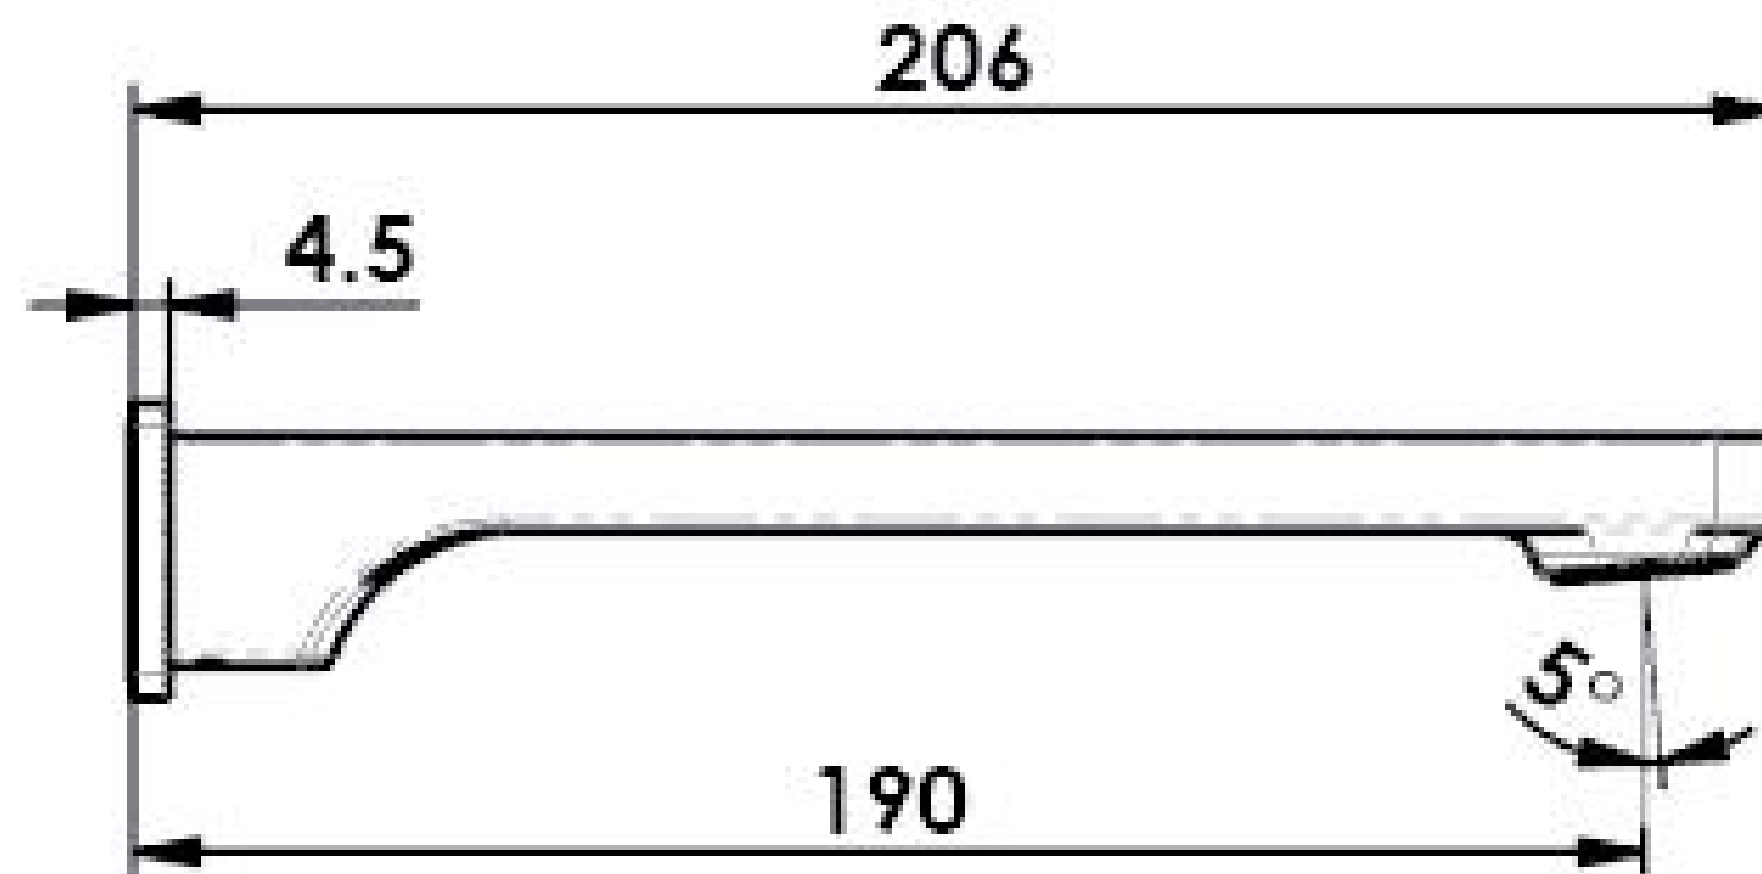

Swept Bath Spout

186019000 | Chrome

186019010 | Brushed Nickel

186019070 | Matte Black

186019080 | Brushed Copper

186019090 | Gun Metal

NZ: 0800 655 455 | nzsales@greenstapware.com
AU: 1800 244 487 | aussales@greenstapware.com