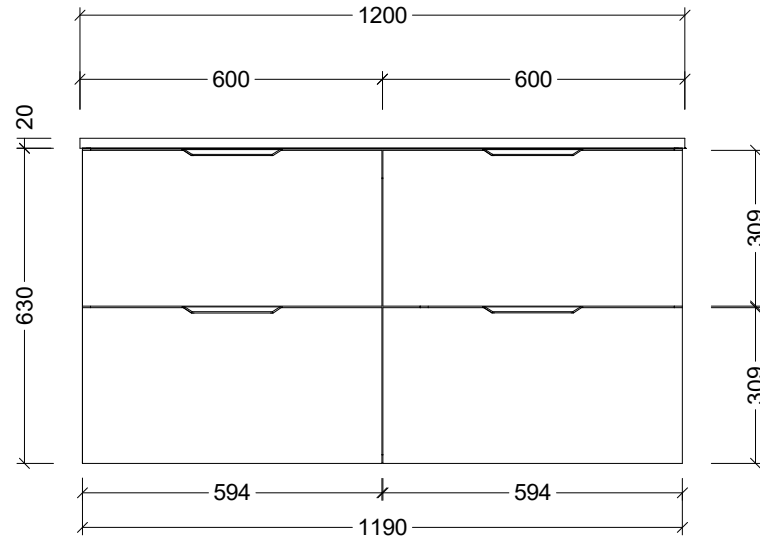

CABINET DETAILS

Range	Sutherland House
Description	1200mm Centre Bowl Wall Hung Vanity

TOP DETAILS

Available Tops:	SilkSurface
	Stone

Timberline Bathroom Products Pty Ltd
22 Myrtle Drive, Armidale NSW 2350
www.timberline.com.au | 02 6773 8500

PLEASE NOTE: Due to the manufacturing process of ceramic tops, size variation (+/- 3%) is to be expected. E&OE. Copyright ©