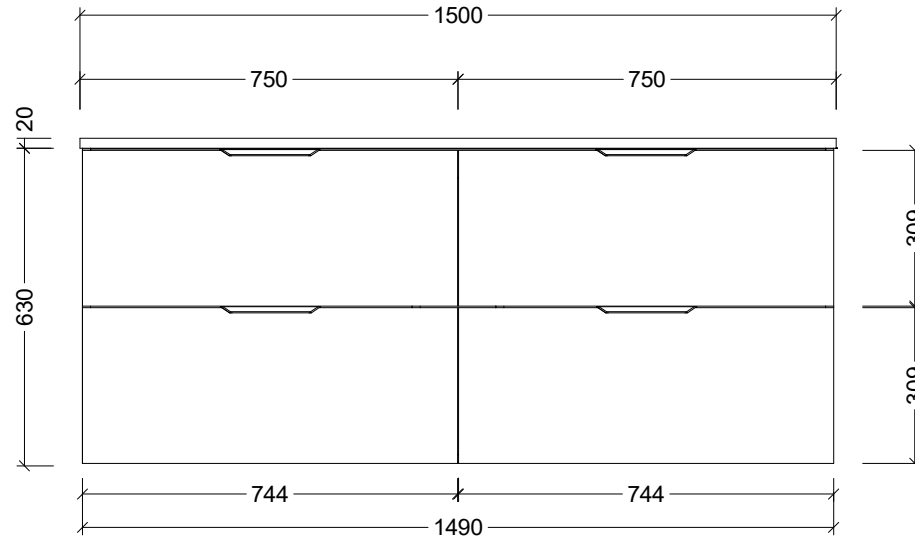

CABINET DETAILS

Range	Sutherland House
Description	1500mm Centre Bowl Wall Hung Vanity
TOP DETAILS	
Available Tops:	SilkSurface
	Stone

Timberline Bathroom Products Pty Ltd
22 Myrtle Drive, Armidale NSW 2350
www.timberline.com.au | 02 6773 8500

PLEASE NOTE: Due to the manufacturing process of ceramic tops, size variation (+/- 3%) is to be expected. E&OE. Copyright ©