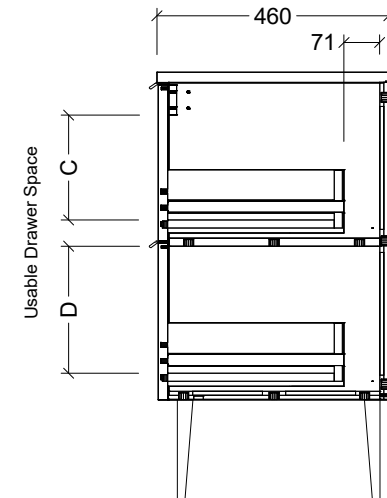

CABINET DETAILS

Range	Sutherland House
Description	600mm Centre Bowl On Legs Vanity

TOP DETAILS

Available Tops:	SilkSurface
	Stone

DIMENSION	ANGLED LEGS	STRAIGHT LEGS
A	613mm	663mm
B	200mm	150mm
C	208mm	233mm
D	252mm	277mm

CABINET DETAILS

Range	Sutherland House
Description	750mm Centre Bowl On Legs Vanity

TOP DETAILS

Available Tops:	SilkSurface
	Stone

DIMENSION	ANGLED LEGS	STRAIGHT LEGS
A	613mm	663mm
B	200mm	150mm
C	208mm	233mm
D	252mm	277mm

CABINET DETAILS

Range	Sutherland House
Description	900mm Centre Bowl On Legs Vanity

TOP DETAILS

Available Tops:	SilkSurface
	Stone

DIMENSION	ANGLED LEGS	STRAIGHT LEGS
A	613mm	663mm
B	200mm	150mm
C	208mm	233mm
D	252mm	277mm

CABINET DETAILS

Range	Sutherland House
Description	1200mm Centre Bowl On Legs Vanity

TOP DETAILS

Available Tops:	SilkSurface
	Stone

DIMENSION	ANGLED LEGS	STRAIGHT LEGS
A	613mm	663mm
B	200mm	150mm
C	208mm	233mm
D	252mm	277mm