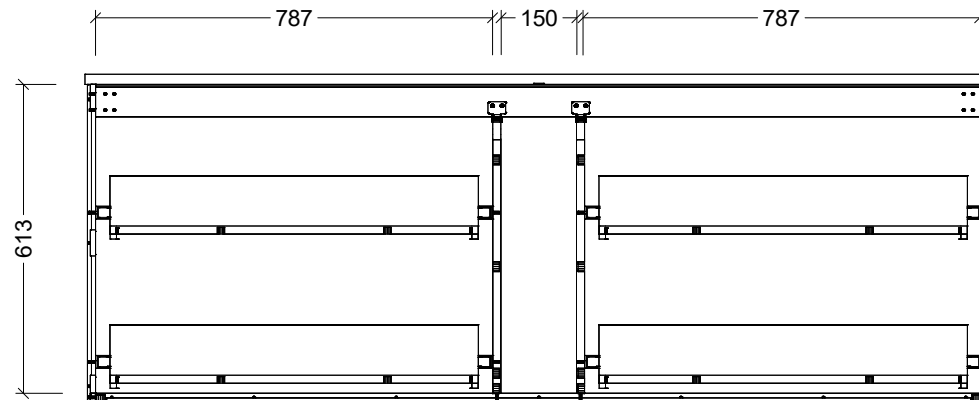

CABINET DETAILS

Range	Sutherland House
Description	1800mm Centre Bowl Wall Hung Vanity
TOP DETAILS	
Available Tops:	SilkSurface
	Stone

Timberline Bathroom Products Pty Ltd
22 Myrtle Drive, Armidale NSW 2350
www.timberline.com.au | 02 6773 8500

PLEASE NOTE: Due to the manufacturing process of ceramic tops, size variation (+/- 3%) is to be expected. E&OE. Copyright ©