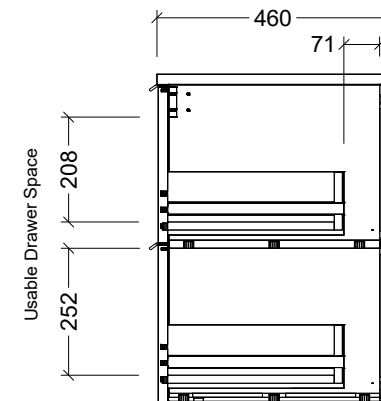

CABINET DETAILS

Range	Sutherland House
Description	750mm Centre Bowl Wall Hung Vanity

TOP DETAILS

Available Tops:	SilkSurface
	Stone

Timberline Bathroom Products Pty Ltd
22 Myrtle Drive, Armidale NSW 2350
www.timberline.com.au | 02 6773 8500

PLEASE NOTE: Due to the manufacturing process of ceramic tops, size variation (+/- 3%) is to be expected. E&OE. Copyright ©