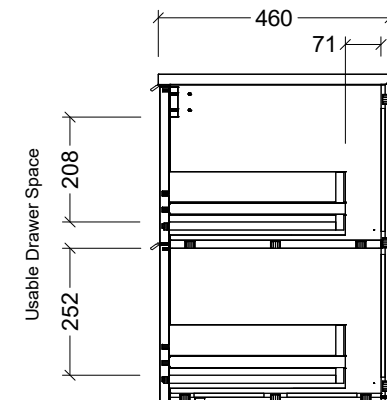

PLEASE NOTE: Due to the manufacturing process of ceramic tops, size variation (+/- 3%) is to be expected. E&OE. Copyright ©

CABINET DETAILS

Range	Sutherland House
Description	750mm Centre Bowl Wall Hung Vanity

CABINET DETAILS

Range	Sutherland House
Description	900mm Centre Bowl Wall Hung Vanity

TOP DETAILS

Available Tops:	SilkSurface
	Stone

Timberline Bathroom Products Pty Ltd
 22 Myrtle Drive, Armidale NSW 2350
www.timberline.com.au | 02 6773 8500

PLEASE NOTE: Due to the manufacturing process of ceramic tops, size variation (+/- 3%) is to be expected. E&OE. Copyright ©

CABINET DETAILS

Range	Sutherland House
Description	1200mm Centre Bowl Wall Hung Vanity