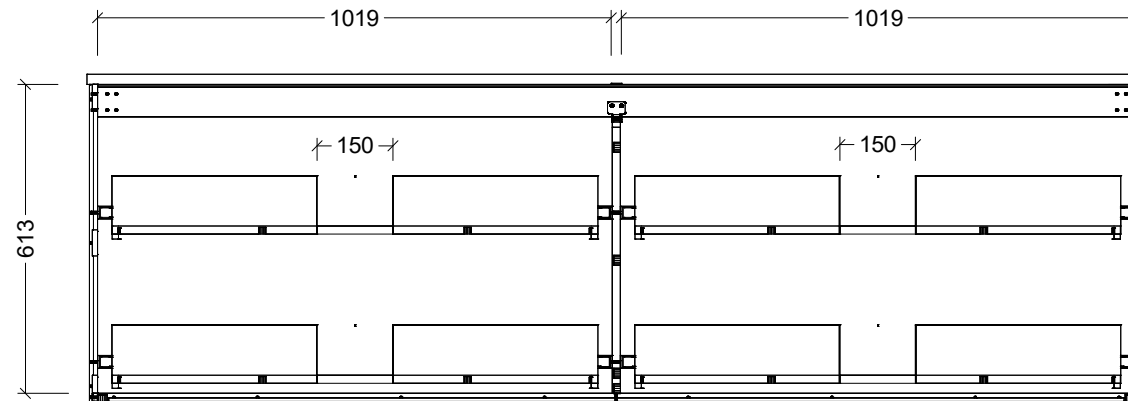

PLEASE NOTE: Due to the manufacturing process of ceramic tops, size variation (+/- 3%) is to be expected. E&OE. Copyright ©

CABINET DETAILS

Range	Sutherland House
Description	2100mm Double Bowl Wall Hung Vanit
TOP DETAILS	
Available Tops:	SilkSurface
	Stone

CABINET DETAILS

Range	Sutherland House
Description	600mm Centre Bowl On Legs Vanity

TOP DETAILS

Available Tops:	SilkSurface
	Stone

DIMENSION	ANGLED LEGS	STRAIGHT LEGS
A	613mm	663mm
B	200mm	150mm
C	208mm	233mm
D	252mm	277mm