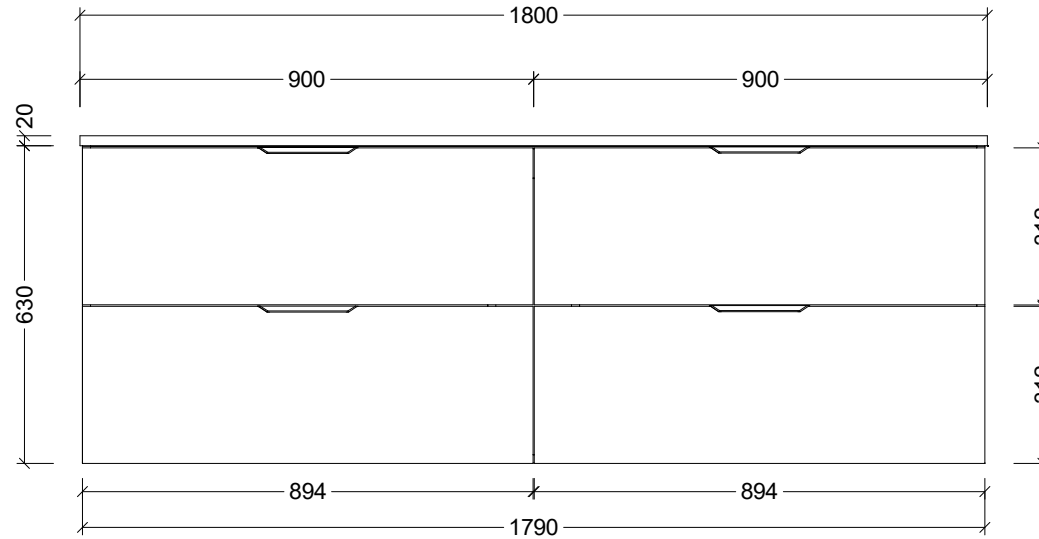

CABINET DETAILS

Range	Sutherland House
Description	1800mm Centre Bowl Wall Hung Vanity
TOP DETAILS	
Available Tops:	SilkSurface
	Stone

Timberline Bathroom Products Pty Ltd
22 Myrtle Drive, Armidale NSW 2350
www.timberline.com.au | 02 6773 8500

PLEASE NOTE: Due to the manufacturing process of ceramic tops, size variation (+/- 3%) is to be expected. E&OE. Copyright ©