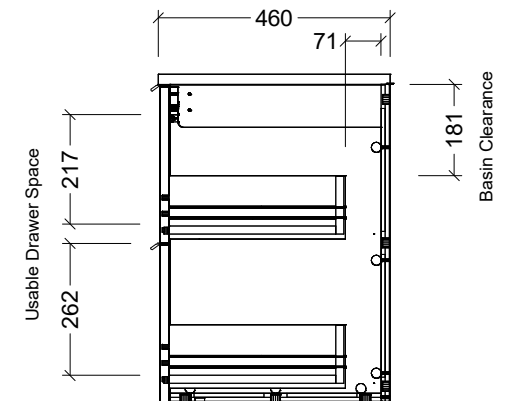

CABINET DETAILS

Range	Sutherland House
Description	1500mm Double Bowl Wall Hung Vanity

TOP DETAILS

Available Tops:	SilkSurface
	Stone

Timberline Bathroom Products Pty Ltd
22 Myrtle Drive, Armidale NSW 2350
www.timberline.com.au | 02 6773 8500

PLEASE NOTE: Due to the manufacturing process of ceramic tops, size variation (+/- 3%) is to be expected. E&OE. Copyright ©