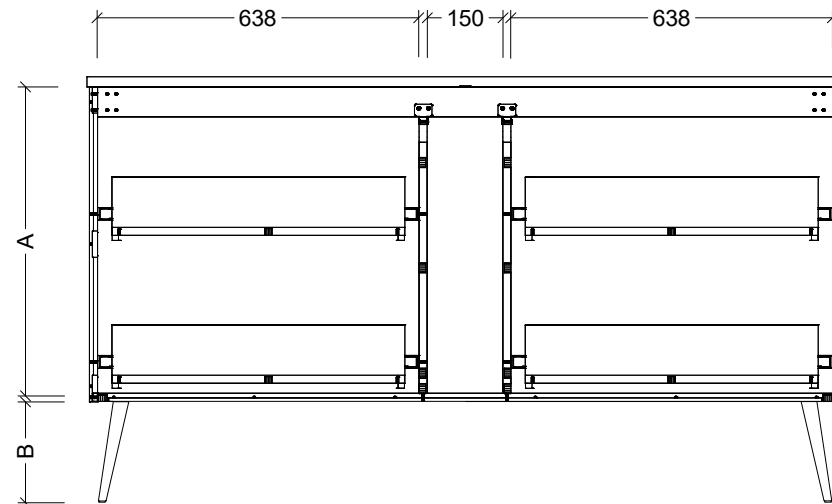

CABINET DETAILS

Range	Sutherland House
Description	1200mm Centre Bowl On Legs Vanity

TOP DETAILS

Available Tops:	SilkSurface
	Stone

DIMENSION	ANGLED LEGS	STRAIGHT LEGS
A	613mm	663mm
B	200mm	150mm
C	208mm	233mm
D	252mm	277mm

CABINET DETAILS

Range	Sutherland House
Description	1500mm Centre Bowl On Legs Vanity

TOP DETAILS

Available Tops:	SilkSurface
	Stone

DIMENSION	ANGLED LEGS	STRAIGHT LEGS
A	613mm	663mm
B	200mm	150mm
C	208mm	233mm
D	252mm	277mm

CABINET DETAILS

Range	Sutherland House
Description	1500mm Double Bowl On Legs Vanity

TOP DETAILS

Available Tops:	SilkSurface
	Stone

DIMENSION	ANGLED LEGS	STRAIGHT LEGS
A	613mm	663mm
B	200mm	150mm
C	208mm	233mm
D	252mm	277mm

CABINET DETAILS

Range	Sutherland House
Description	1800mm Centre Bowl On Legs Vanity

TOP DETAILS

Available Tops:	SilkSurface
	Stone

DIMENSION	ANGLED LEGS	STRAIGHT LEGS
A	613mm	663mm
B	200mm	150mm
C	208mm	233mm
D	252mm	277mm