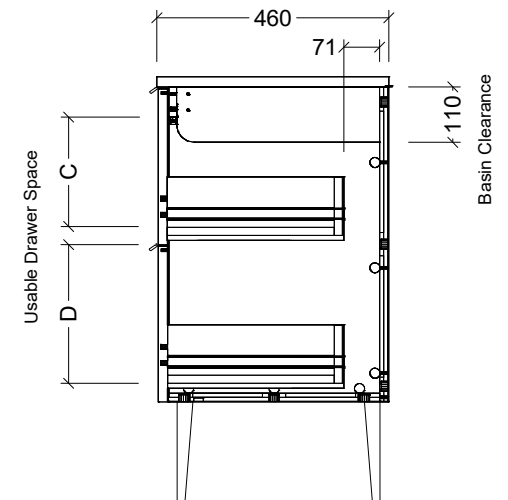

CABINET DETAILS

Range	Sutherland House
Description	1200mm Centre Bowl On Legs Vanity

TOP DETAILS

Available Tops:	SilkSurface
	Stone

DIMENSION	ANGLED LEGS	STRAIGHT LEGS
A	613mm	663mm
B	200mm	150mm
C	208mm	233mm
D	252mm	277mm

CABINET DETAILS

Range	Sutherland House
Description	1500mm Centre Bowl On Legs Vanity

TOP DETAILS

Available Tops:	SilkSurface
	Stone

DIMENSION	ANGLED LEGS	STRAIGHT LEGS
A	613mm	663mm
B	200mm	150mm
C	208mm	233mm
D	252mm	277mm

CABINET DETAILS

Range	Sutherland House
Description	1500mm Double Bowl On Legs Vanity

TOP DETAILS

Available Tops:	SilkSurface
	Stone

DIMENSION	ANGLED LEGS	STRAIGHT LEGS
A	613mm	663mm
B	200mm	150mm
C	208mm	233mm
D	252mm	277mm

CABINET DETAILS

Range	Sutherland House
Description	1800mm Centre Bowl On Legs Vanity

TOP DETAILS

Available Tops:	SilkSurface
	Stone

DIMENSION	ANGLED LEGS	STRAIGHT LEGS
A	613mm	663mm
B	200mm	150mm
C	208mm	233mm
D	252mm	277mm