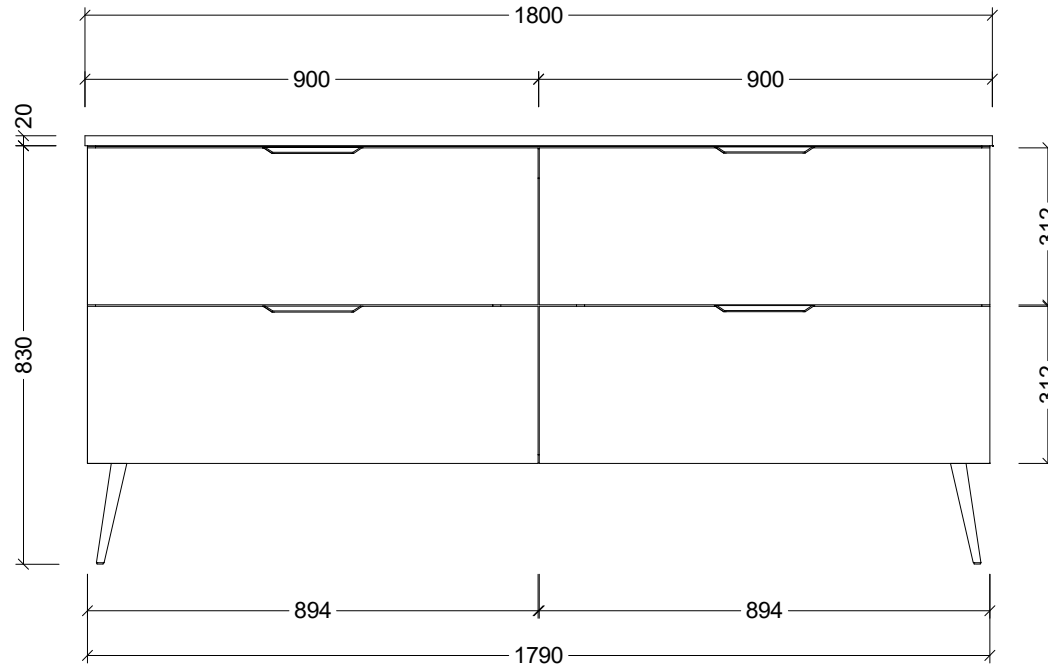

CABINET DETAILS

Range	Sutherland House
Description	1500mm Double Bowl On Legs Vanity

TOP DETAILS

Available Tops:	SilkSurface
	Stone

DIMENSION	ANGLED LEGS	STRAIGHT LEGS
A	613mm	663mm
B	200mm	150mm
C	208mm	233mm
D	252mm	277mm

CABINET DETAILS

Range	Sutherland House
Description	1800mm Centre Bowl On Legs Vanity

TOP DETAILS

Available Tops:	SilkSurface
	Stone

DIMENSION	ANGLED LEGS	STRAIGHT LEGS
A	613mm	663mm
B	200mm	150mm
C	208mm	233mm
D	252mm	277mm

CABINET DETAILS

Range	Sutherland House
Description	1800mm Double Bowl On Legs Vanity

TOP DETAILS

Available Tops:	SilkSurface
	Stone

DIMENSION	ANGLED LEGS	STRAIGHT LEGS
A	613mm	663mm
B	200mm	150mm
C	208mm	233mm
D	252mm	277mm