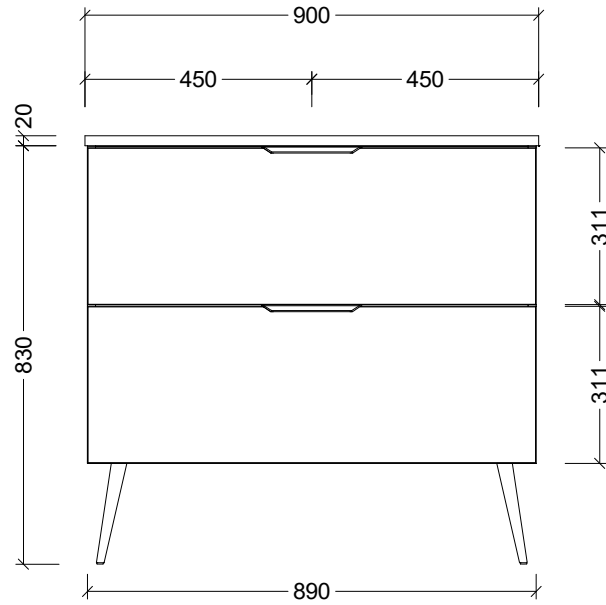

CABINET DETAILS

Range	Sutherland House
Description	750mm Centre Bowl On Legs Vanity

TOP DETAILS

Available Tops:	SilkSurface
	Stone

DIMENSION	ANGLED LEGS	STRAIGHT LEGS
A	613mm	663mm
B	200mm	150mm
C	208mm	233mm
D	252mm	277mm

CABINET DETAILS

Range	Sutherland House
Description	900mm Centre Bowl On Legs Vanity

TOP DETAILS

Available Tops:	SilkSurface
	Stone

DIMENSION	ANGLED LEGS	STRAIGHT LEGS
A	613mm	663mm
B	200mm	150mm
C	208mm	233mm
D	252mm	277mm

CABINET DETAILS

Range	Sutherland House
Description	1200mm Centre Bowl On Legs Vanity

TOP DETAILS

Available Tops:	SilkSurface
	Stone

DIMENSION	ANGLED LEGS	STRAIGHT LEGS
A	613mm	663mm
B	200mm	150mm
C	208mm	233mm
D	252mm	277mm

CABINET DETAILS

Range	Sutherland House
Description	1500mm Centre Bowl On Legs Vanity

TOP DETAILS

Available Tops:	SilkSurface
	Stone

DIMENSION	ANGLED LEGS	STRAIGHT LEGS
A	613mm	663mm
B	200mm	150mm
C	208mm	233mm
D	252mm	277mm