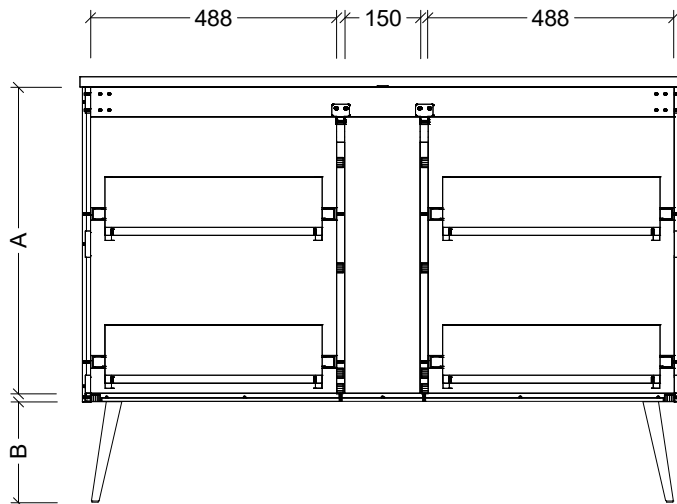

CABINET DETAILS

Range	Sutherland House
Description	900mm Centre Bowl On Legs Vanity

TOP DETAILS

Available Tops:	SilkSurface
	Stone

DIMENSION	ANGLED LEGS	STRAIGHT LEGS
A	613mm	663mm
B	200mm	150mm
C	208mm	233mm
D	252mm	277mm

CABINET DETAILS

Range	Sutherland House
Description	1200mm Centre Bowl On Legs Vanity

TOP DETAILS

Available Tops:	SilkSurface
	Stone

DIMENSION	ANGLED LEGS	STRAIGHT LEGS
A	613mm	663mm
B	200mm	150mm
C	208mm	233mm
D	252mm	277mm

CABINET DETAILS

Range	Sutherland House
Description	1500mm Centre Bowl On Legs Vanity

TOP DETAILS

Available Tops:	SilkSurface
	Stone

DIMENSION	ANGLED LEGS	STRAIGHT LEGS
A	613mm	663mm
B	200mm	150mm
C	208mm	233mm
D	252mm	277mm

CABINET DETAILS

Range	Sutherland House
Description	1500mm Double Bowl On Legs Vanity

TOP DETAILS

Available Tops:	SilkSurface
	Stone

DIMENSION	ANGLED LEGS	STRAIGHT LEGS
A	613mm	663mm
B	200mm	150mm
C	208mm	233mm
D	252mm	277mm