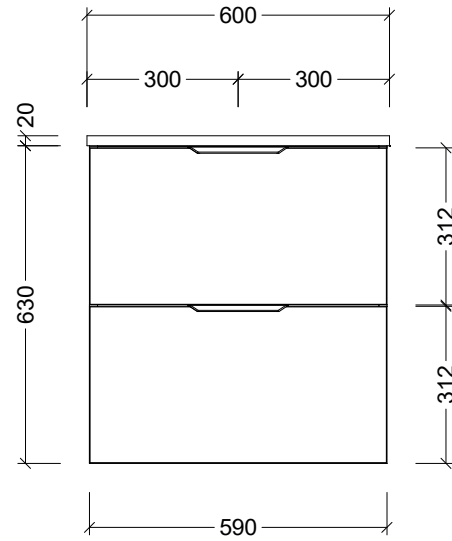

CABINET DETAILS

Range	Sutherland House
Description	600mm Centre Bowl Wall Hung Vanity

TOP DETAILS

Available Tops:	SilkSurface
	Stone

Timberline Bathroom Products Pty Ltd
 22 Myrtle Drive, Armidale NSW 2350
www.timberline.com.au | 02 6773 8500

PLEASE NOTE: Due to the manufacturing process of ceramic tops, size variation (+/- 3%) is to be expected. E&OE. Copyright ©

CABINET DETAILS

Range	Sutherland House
Description	750mm Centre Bowl Wall Hung Vanity

CABINET DETAILS

Range	Sutherland House
Description	600mm Centre Bowl On Legs Vanity

TOP DETAILS

Available Tops:	SilkSurface
	Stone

DIMENSION	ANGLED LEGS	STRAIGHT LEGS
A	613mm	663mm
B	200mm	150mm
C	208mm	233mm
D	252mm	277mm

CABINET DETAILS

Range	Sutherland House
Description	750mm Centre Bowl On Legs Vanity

TOP DETAILS

Available Tops:	SilkSurface
	Stone

DIMENSION	ANGLED LEGS	STRAIGHT LEGS
A	613mm	663mm
B	200mm	150mm
C	208mm	233mm
D	252mm	277mm