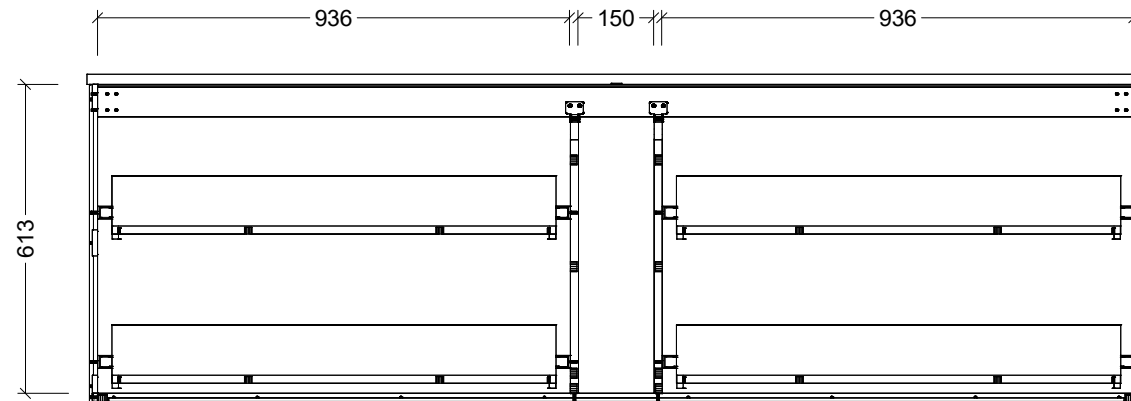

PLEASE NOTE: Due to the manufacturing process of ceramic tops, size variation (+/- 3%) is to be expected. E&OE. Copyright ©

CABINET DETAILS

Range	Sutherland House
Description	2100mm Double Bowl Wall Hung Vanit
TOP DETAILS	
Available Tops:	SilkSurface
	Stone