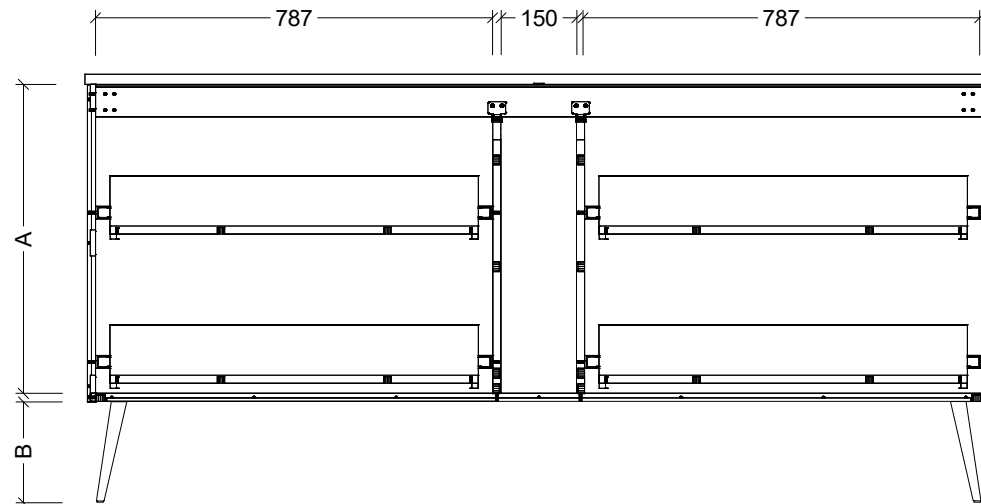

CABINET DETAILS

Range	Sutherland House
Description	1500mm Double Bowl On Legs Vanity

TOP DETAILS

Available Tops:	SilkSurface
	Stone

DIMENSION	ANGLED LEGS	STRAIGHT LEGS
A	613mm	663mm
B	200mm	150mm
C	208mm	233mm
D	252mm	277mm

CABINET DETAILS

Range	Sutherland House
Description	1800mm Centre Bowl On Legs Vanity

TOP DETAILS

Available Tops:	SilkSurface
	Stone

DIMENSION	ANGLED LEGS	STRAIGHT LEGS
A	613mm	663mm
B	200mm	150mm
C	208mm	233mm
D	252mm	277mm

CABINET DETAILS

Range	Sutherland House
Description	1800mm Double Bowl On Legs Vanity

TOP DETAILS

Available Tops:	SilkSurface
	Stone

DIMENSION	ANGLED LEGS	STRAIGHT LEGS
A	613mm	663mm
B	200mm	150mm
C	208mm	233mm
D	252mm	277mm

CABINET DETAILS

Range	Sutherland House
Description	2100mm Centre Bowl On Legs Vanity

TOP DETAILS

Available Tops:	SilkSurface
	Stone

DIMENSION	ANGLED LEGS	STRAIGHT LEGS
A	613mm	663mm
B	200mm	150mm
C	208mm	233mm
D	252mm	277mm