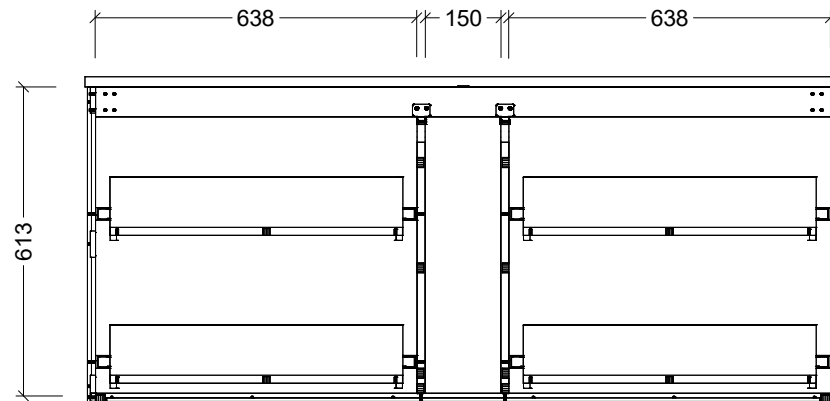

PLEASE NOTE: Due to the manufacturing process of ceramic tops, size variation (+/- 3%) is to be expected. E&OE. Copyright ©

CABINET DETAILS

Range	Sutherland House
Description	1200mm Centre Bowl Wall Hung Vanity

PLEASE NOTE: Due to the manufacturing process of ceramic tops, size variation (+/- 3%) is to be expected. E&OE. Copyright ©

CABINET DETAILS

Range	Sutherland House
Description	1500mm Double Bowl Wall Hung Vanity