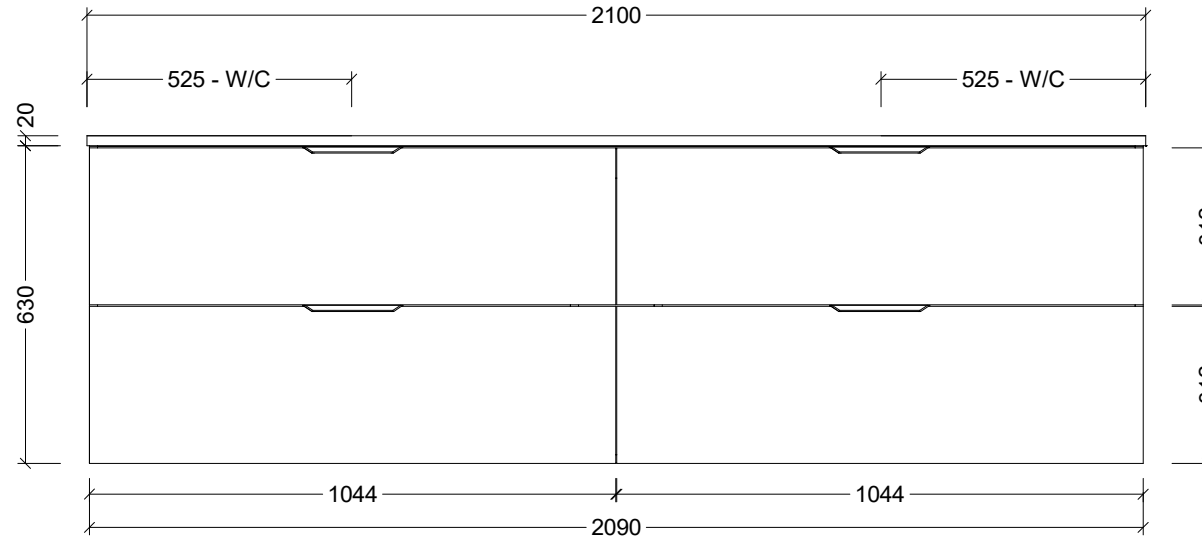

PLEASE NOTE: Due to the manufacturing process of ceramic tops, size variation (+/- 3%) is to be expected. E&OE. Copyright ©

CABINET DETAILS

Range	Sutherland House
Description	2100mm Double Bowl Wall Hung Vanit
TOP DETAILS	
Available Tops:	SilkSurface
	Stone

CABINET DETAILS

Range	Sutherland House
Description	600mm Centre Bowl On Legs Vanity

TOP DETAILS

Available Tops:	SilkSurface
	Stone

DIMENSION	ANGLED LEGS	STRAIGHT LEGS
A	613mm	663mm
B	200mm	150mm
C	208mm	233mm
D	252mm	277mm