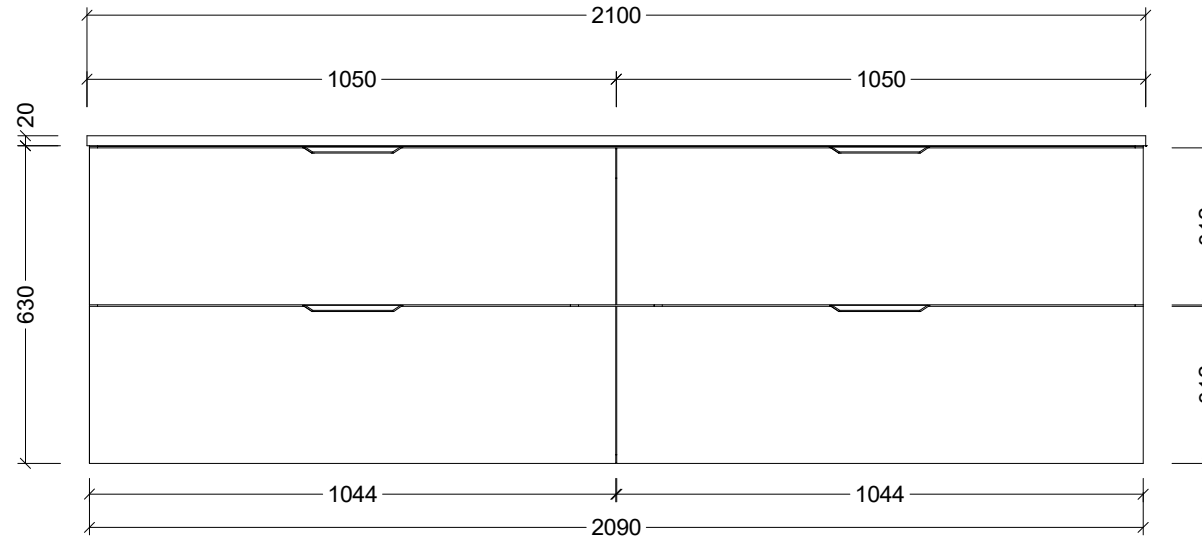

PLEASE NOTE: Due to the manufacturing process of ceramic tops, size variation (+/- 3%) is to be expected. E&OE. Copyright ©

CABINET DETAILS

Range	Sutherland House
Description	2100mm Double Bowl Wall Hung Vanit
TOP DETAILS	
Available Tops:	SilkSurface
	Stone