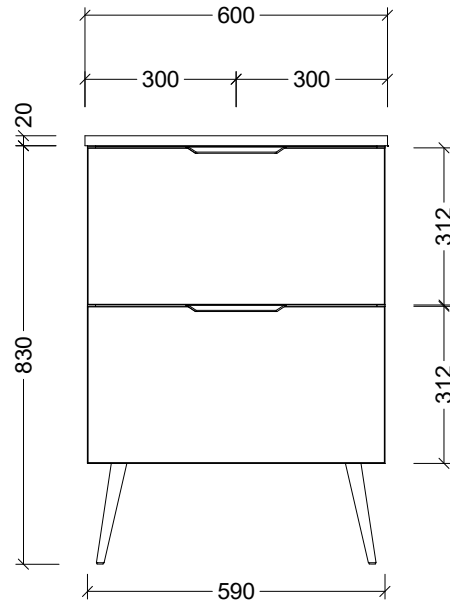

CABINET DETAILS

Range	Sutherland House
Description	600mm Centre Bowl On Legs Vanity

TOP DETAILS

Available Tops:	SilkSurface
	Stone

DIMENSION	ANGLED LEGS	STRAIGHT LEGS
A	613mm	663mm
B	200mm	150mm
C	208mm	233mm
D	252mm	277mm

CABINET DETAILS

Range	Sutherland House
Description	750mm Centre Bowl On Legs Vanity

TOP DETAILS

Available Tops:	SilkSurface
	Stone

DIMENSION	ANGLED LEGS	STRAIGHT LEGS
A	613mm	663mm
B	200mm	150mm
C	208mm	233mm
D	252mm	277mm

CABINET DETAILS

Range	Sutherland House
Description	900mm Centre Bowl On Legs Vanity

TOP DETAILS

Available Tops:	SilkSurface
	Stone

DIMENSION	ANGLED LEGS	STRAIGHT LEGS
A	613mm	663mm
B	200mm	150mm
C	208mm	233mm
D	252mm	277mm

CABINET DETAILS

Range	Sutherland House
Description	1800mm Double Bowl On Legs Vanity

TOP DETAILS

Available Tops:	SilkSurface
	Stone

DIMENSION	ANGLED LEGS	STRAIGHT LEGS
A	613mm	663mm
B	200mm	150mm
C	208mm	233mm
D	252mm	277mm