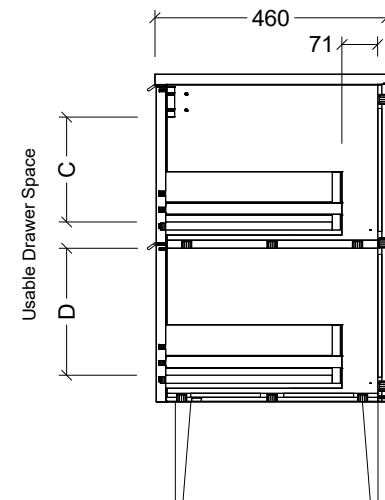

CABINET DETAILS

Range	Sutherland House
Description	600mm Centre Bowl On Legs Vanity

TOP DETAILS

Available Tops:	SilkSurface
	Stone

DIMENSION	ANGLED LEGS	STRAIGHT LEGS
A	613mm	663mm
B	200mm	150mm
C	208mm	233mm
D	252mm	277mm

CABINET DETAILS

Range	Sutherland House
Description	750mm Centre Bowl On Legs Vanity

TOP DETAILS

Available Tops:	SilkSurface
	Stone

DIMENSION	ANGLED LEGS	STRAIGHT LEGS
A	613mm	663mm
B	200mm	150mm
C	208mm	233mm
D	252mm	277mm