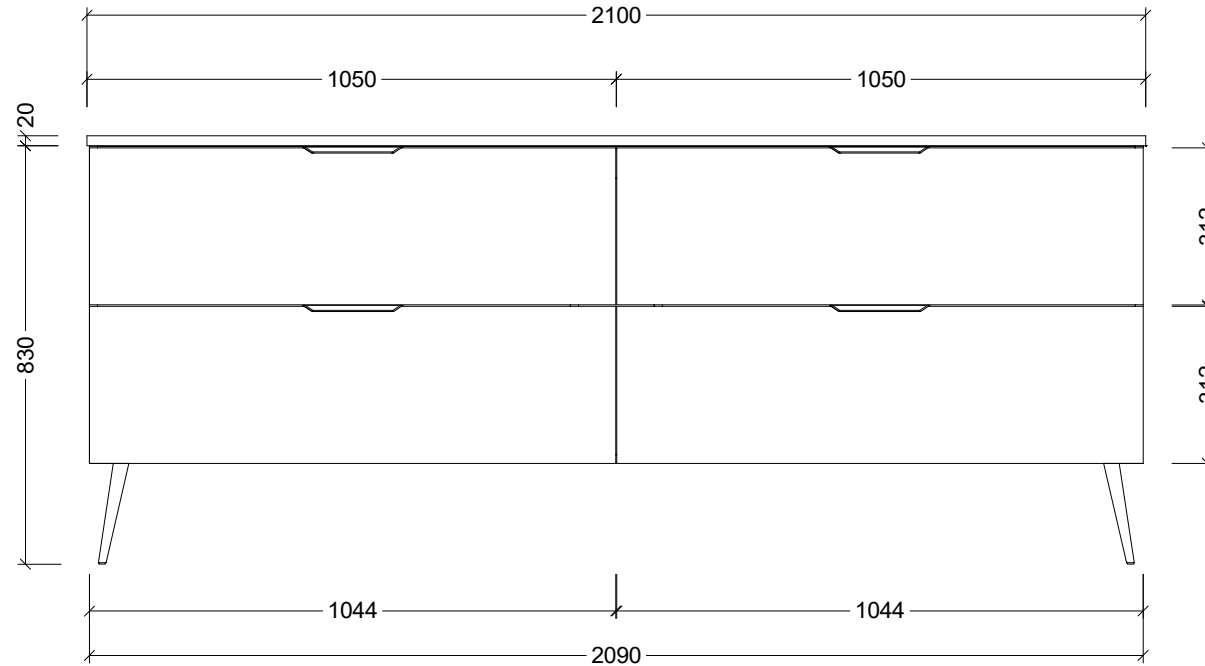

CABINET DETAILS

Range	Sutherland House
Description	1800mm Centre Bowl On Legs Vanity

TOP DETAILS

Available Tops:	SilkSurface
	Stone

DIMENSION	ANGLED LEGS	STRAIGHT LEGS
A	613mm	663mm
B	200mm	150mm
C	208mm	233mm
D	252mm	277mm

CABINET DETAILS

Range	Sutherland House
Description	1800mm Double Bowl On Legs Vanity

TOP DETAILS

Available Tops:	SilkSurface
	Stone

DIMENSION	ANGLED LEGS	STRAIGHT LEGS
A	613mm	663mm
B	200mm	150mm
C	208mm	233mm
D	252mm	277mm

CABINET DETAILS

Range	Sutherland House
Description	2100mm Centre Bowl On Legs Vanity

TOP DETAILS

Available Tops:	SilkSurface
	Stone

DIMENSION	ANGLED LEGS	STRAIGHT LEGS
A	613mm	663mm
B	200mm	150mm
C	208mm	233mm
D	252mm	277mm

CABINET DETAILS

Range	Sutherland House
Description	2100mm Double Bowl On Legs Vanity

TOP DETAILS

Available Tops:	SilkSurface
	Stone

DIMENSION	ANGLED LEGS	STRAIGHT LEGS
A	613mm	663mm
B	200mm	150mm
C	208mm	233mm
D	252mm	277mm