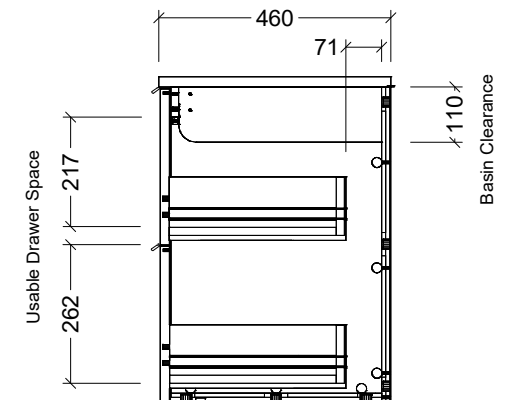

CABINET DETAILS

Range	Sutherland House
Description	1800mm Centre Bowl Wall Hung Vanity
TOP DETAILS	
Available Tops:	SilkSurface
	Stone

Timberline Bathroom Products Pty Ltd
22 Myrtle Drive, Armidale NSW 2350
www.timberline.com.au | 02 6773 8500

PLEASE NOTE: Due to the manufacturing process of ceramic tops, size variation (+/- 3%) is to be expected. E&OE. Copyright ©