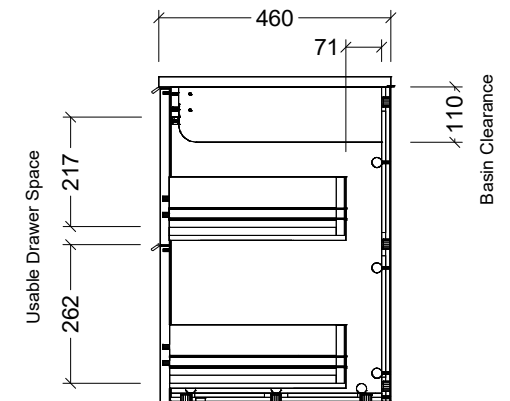

CABINET DETAILS

Range	Sutherland House
Description	2100mm Centre Bowl Wall Hung Vanity

TOP DETAILS

Available Tops:	SilkSurface
	Stone

Timberline Bathroom Products Pty Ltd
 22 Myrtle Drive, Armidale NSW 2350
 www.timberline.com.au | 02 6773 8500

PLEASE NOTE: Due to the manufacturing process of ceramic tops, size variation (+/- 3%) is to be expected. E&OE. Copyright ©

CABINET DETAILS

Range	Sutherland House
Description	2100mm Double Bowl Wall Hung Vanit
TOP DETAILS	
Available Tops:	SilkSurface
	Stone

CABINET DETAILS

Range	Sutherland House
Description	600mm Centre Bowl On Legs Vanity

TOP DETAILS

Available Tops:	SilkSurface
	Stone

DIMENSION	ANGLED LEGS	STRAIGHT LEGS
A	613mm	663mm
B	200mm	150mm
C	208mm	233mm
D	252mm	277mm