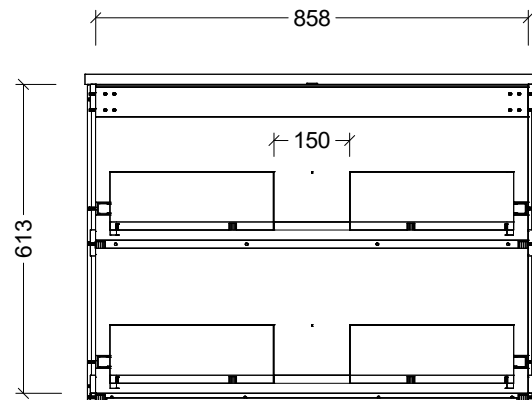

PLEASE NOTE: Due to the manufacturing process of ceramic tops, size variation (+/- 3%) is to be expected. E&OE. Copyright ©

CABINET DETAILS

Range	Sutherland House
Description	750mm Centre Bowl Wall Hung Vanity

CABINET DETAILS

Range	Sutherland House
Description	900mm Centre Bowl Wall Hung Vanity

TOP DETAILS

Available Tops:	SilkSurface
	Stone

Timberline Bathroom Products Pty Ltd
 22 Myrtle Drive, Armidale NSW 2350
www.timberline.com.au | 02 6773 8500

PLEASE NOTE: Due to the manufacturing process of ceramic tops, size variation (+/- 3%) is to be expected. E&OE. Copyright ©

CABINET DETAILS

Range	Sutherland House
Description	1200mm Centre Bowl Wall Hung Vanity