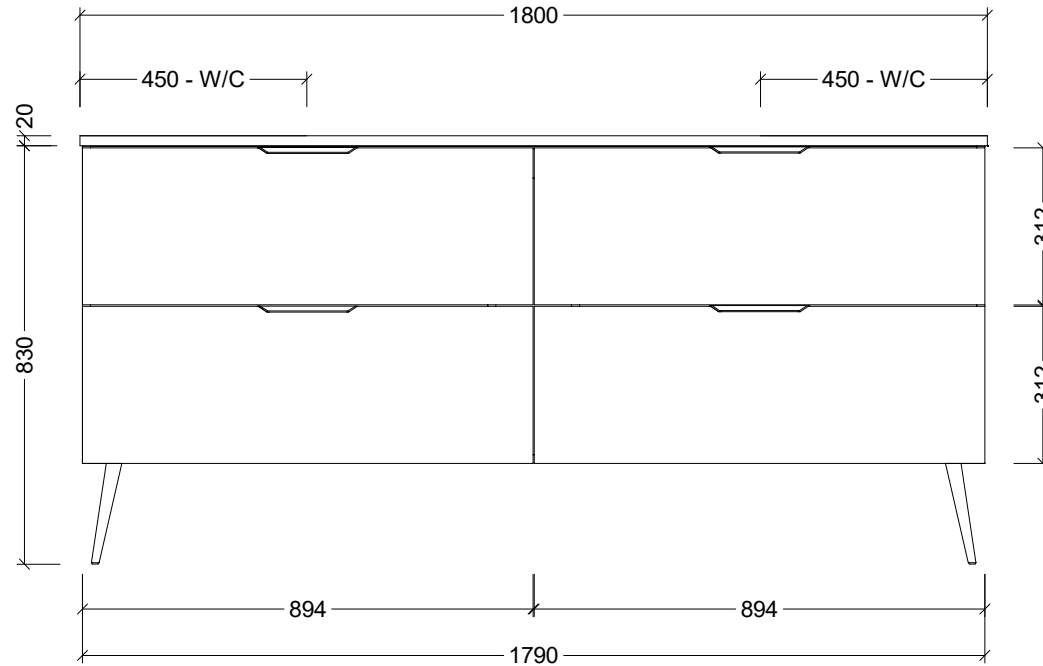

CABINET DETAILS

Range	Sutherland House
Description	1800mm Centre Bowl On Legs Vanity

TOP DETAILS

Available Tops:	SilkSurface
	Stone

DIMENSION	ANGLED LEGS	STRAIGHT LEGS
A	613mm	663mm
B	200mm	150mm
C	208mm	233mm
D	252mm	277mm

CABINET DETAILS

Range	Sutherland House
Description	1800mm Double Bowl On Legs Vanity

TOP DETAILS

Available Tops:	SilkSurface
	Stone

DIMENSION	ANGLED LEGS	STRAIGHT LEGS
A	613mm	663mm
B	200mm	150mm
C	208mm	233mm
D	252mm	277mm

CABINET DETAILS

Range	Sutherland House
Description	2100mm Centre Bowl On Legs Vanity

TOP DETAILS

Available Tops:	SilkSurface
	Stone

DIMENSION	ANGLED LEGS	STRAIGHT LEGS
A	613mm	663mm
B	200mm	150mm
C	208mm	233mm
D	252mm	277mm

CABINET DETAILS

Range	Sutherland House
Description	2100mm Double Bowl On Legs Vanity

TOP DETAILS

Available Tops:	SilkSurface
	Stone

DIMENSION	ANGLED LEGS	STRAIGHT LEGS
A	613mm	663mm
B	200mm	150mm
C	208mm	233mm
D	252mm	277mm