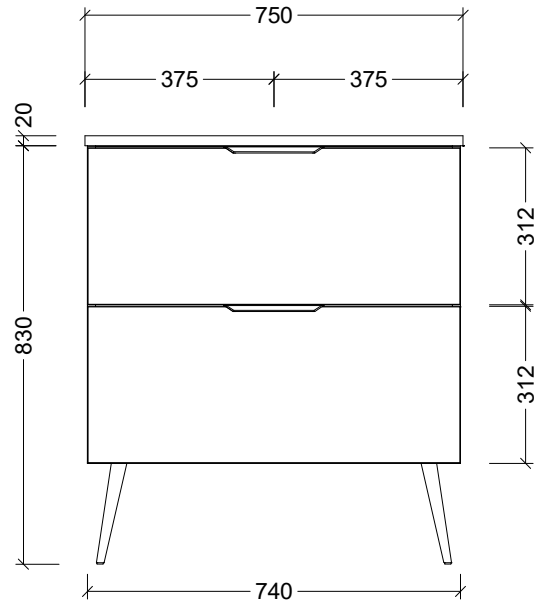

CABINET DETAILS

Range	Sutherland House
Description	600mm Centre Bowl On Legs Vanity

TOP DETAILS

Available Tops:	SilkSurface
	Stone

DIMENSION	ANGLED LEGS	STRAIGHT LEGS
A	613mm	663mm
B	200mm	150mm
C	208mm	233mm
D	252mm	277mm

CABINET DETAILS

Range	Sutherland House
Description	750mm Centre Bowl On Legs Vanity

TOP DETAILS

Available Tops:	SilkSurface
	Stone

DIMENSION	ANGLED LEGS	STRAIGHT LEGS
A	613mm	663mm
B	200mm	150mm
C	208mm	233mm
D	252mm	277mm

CABINET DETAILS

Range	Sutherland House
Description	900mm Centre Bowl On Legs Vanity

TOP DETAILS

Available Tops:	SilkSurface
	Stone

DIMENSION	ANGLED LEGS	STRAIGHT LEGS
A	613mm	663mm
B	200mm	150mm
C	208mm	233mm
D	252mm	277mm

CABINET DETAILS

Range	Sutherland House
Description	1200mm Centre Bowl On Legs Vanity

TOP DETAILS

Available Tops:	SilkSurface
	Stone

DIMENSION	ANGLED LEGS	STRAIGHT LEGS
A	613mm	663mm
B	200mm	150mm
C	208mm	233mm
D	252mm	277mm