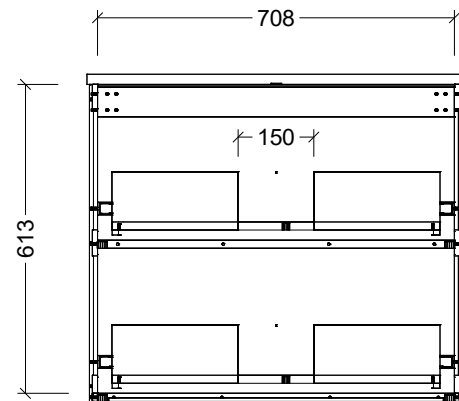

CABINET DETAILS

Range	Sutherland House
Description	750mm Centre Bowl Wall Hung Vanity

TOP DETAILS

Available Tops:	SilkSurface
	Stone

Timberline Bathroom Products Pty Ltd
22 Myrtle Drive, Armidale NSW 2350
www.timberline.com.au | 02 6773 8500

PLEASE NOTE: Due to the manufacturing process of ceramic tops, size variation (+/- 3%) is to be expected. E&OE. Copyright ©