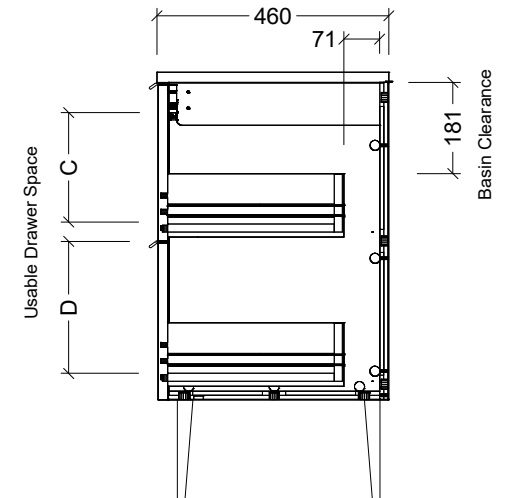

CABINET DETAILS

Range	Sutherland House
Description	1800mm Centre Bowl On Legs Vanity

TOP DETAILS

Available Tops:	SilkSurface
	Stone

DIMENSION	ANGLED LEGS	STRAIGHT LEGS
A	613mm	663mm
B	200mm	150mm
C	208mm	233mm
D	252mm	277mm

CABINET DETAILS

Range	Sutherland House
Description	1800mm Double Bowl On Legs Vanity

TOP DETAILS

Available Tops:	SilkSurface
	Stone

DIMENSION	ANGLED LEGS	STRAIGHT LEGS
A	613mm	663mm
B	200mm	150mm
C	208mm	233mm
D	252mm	277mm

CABINET DETAILS

Range	Sutherland House
Description	2100mm Centre Bowl On Legs Vanity

TOP DETAILS

Available Tops:	SilkSurface
	Stone

DIMENSION	ANGLED LEGS	STRAIGHT LEGS
A	613mm	663mm
B	200mm	150mm
C	208mm	233mm
D	252mm	277mm

CABINET DETAILS

Range	Sutherland House
Description	2100mm Double Bowl On Legs Vanity

TOP DETAILS

Available Tops:	SilkSurface
	Stone

DIMENSION	ANGLED LEGS	STRAIGHT LEGS
A	613mm	663mm
B	200mm	150mm
C	208mm	233mm
D	252mm	277mm