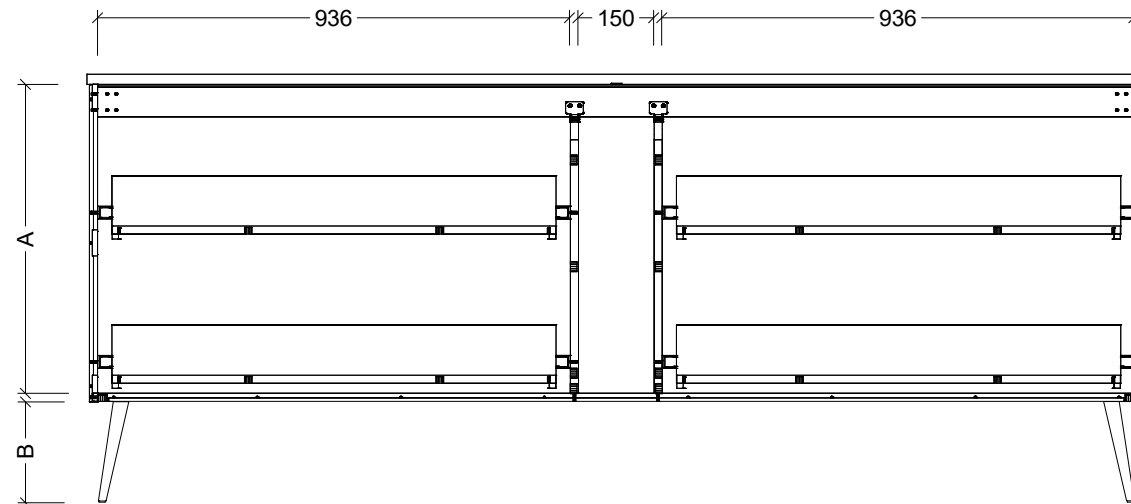

CABINET DETAILS

Range	Sutherland House
Description	1800mm Double Bowl On Legs Vanity

TOP DETAILS

Available Tops:	SilkSurface
	Stone

DIMENSION	ANGLED LEGS	STRAIGHT LEGS
A	613mm	663mm
B	200mm	150mm
C	208mm	233mm
D	252mm	277mm

CABINET DETAILS

Range	Sutherland House
Description	2100mm Centre Bowl On Legs Vanity

TOP DETAILS

Available Tops:	SilkSurface
	Stone

DIMENSION	ANGLED LEGS	STRAIGHT LEGS
A	613mm	663mm
B	200mm	150mm
C	208mm	233mm
D	252mm	277mm

CABINET DETAILS

Range	Sutherland House
Description	2100mm Double Bowl On Legs Vanity

TOP DETAILS

Available Tops:	SilkSurface
	Stone

DIMENSION	ANGLED LEGS	STRAIGHT LEGS
A	613mm	663mm
B	200mm	150mm
C	208mm	233mm
D	252mm	277mm