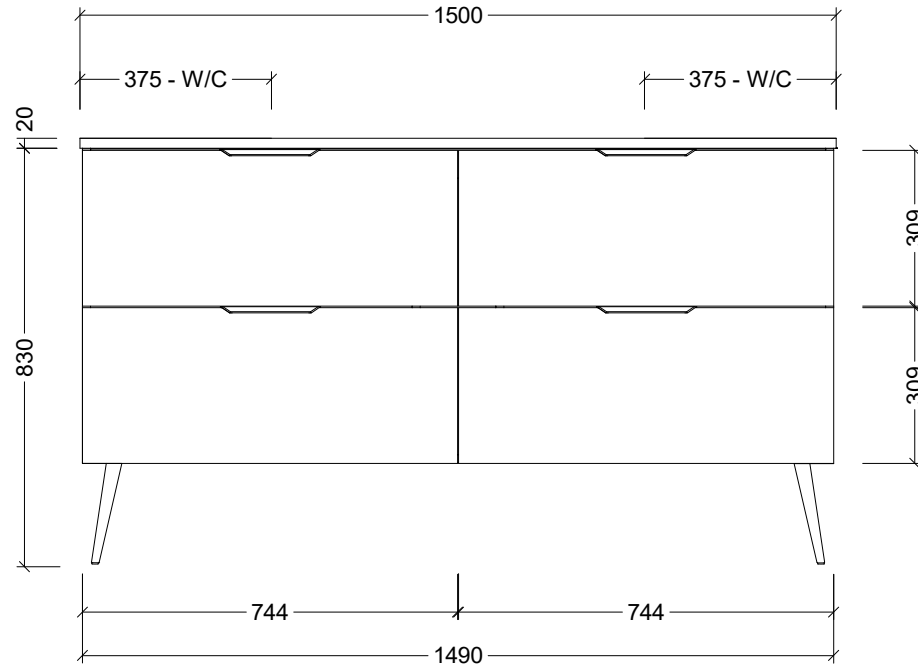

CABINET DETAILS

Range	Sutherland House
Description	1500mm Centre Bowl On Legs Vanity

TOP DETAILS

Available Tops:	SilkSurface
	Stone

DIMENSION	ANGLED LEGS	STRAIGHT LEGS
A	613mm	663mm
B	200mm	150mm
C	208mm	233mm
D	252mm	277mm

CABINET DETAILS

Range	Sutherland House
Description	1500mm Double Bowl On Legs Vanity

TOP DETAILS

Available Tops:	SilkSurface
	Stone

DIMENSION	ANGLED LEGS	STRAIGHT LEGS
A	613mm	663mm
B	200mm	150mm
C	208mm	233mm
D	252mm	277mm

CABINET DETAILS

Range	Sutherland House
Description	1800mm Centre Bowl On Legs Vanity

TOP DETAILS

Available Tops:	SilkSurface
	Stone

DIMENSION	ANGLED LEGS	STRAIGHT LEGS
A	613mm	663mm
B	200mm	150mm
C	208mm	233mm
D	252mm	277mm

CABINET DETAILS

Range	Sutherland House
Description	1800mm Double Bowl On Legs Vanity

TOP DETAILS

Available Tops:	SilkSurface
	Stone

DIMENSION	ANGLED LEGS	STRAIGHT LEGS
A	613mm	663mm
B	200mm	150mm
C	208mm	233mm
D	252mm	277mm