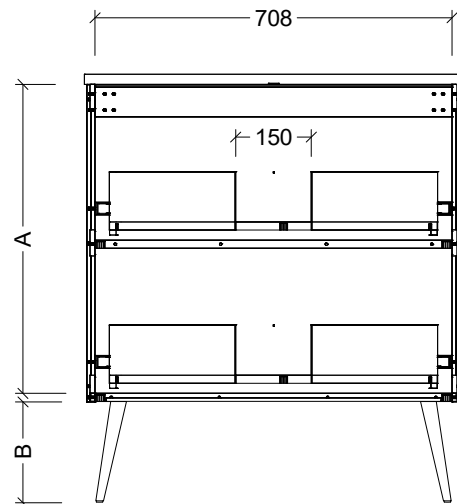

CABINET DETAILS

Range	Sutherland House
Description	600mm Centre Bowl On Legs Vanity

TOP DETAILS

Available Tops:	SilkSurface
	Stone

DIMENSION	ANGLED LEGS	STRAIGHT LEGS
A	613mm	663mm
B	200mm	150mm
C	208mm	233mm
D	252mm	277mm

CABINET DETAILS

Range	Sutherland House
Description	750mm Centre Bowl On Legs Vanity

TOP DETAILS

Available Tops:	SilkSurface
	Stone

DIMENSION	ANGLED LEGS	STRAIGHT LEGS
A	613mm	663mm
B	200mm	150mm
C	208mm	233mm
D	252mm	277mm

CABINET DETAILS

Range	Sutherland House
Description	900mm Centre Bowl On Legs Vanity

TOP DETAILS

Available Tops:	SilkSurface
	Stone

DIMENSION	ANGLED LEGS	STRAIGHT LEGS
A	613mm	663mm
B	200mm	150mm
C	208mm	233mm
D	252mm	277mm

CABINET DETAILS

Range	Sutherland House
Description	1200mm Centre Bowl On Legs Vanity

TOP DETAILS

Available Tops:	SilkSurface
	Stone

DIMENSION	ANGLED LEGS	STRAIGHT LEGS
A	613mm	663mm
B	200mm	150mm
C	208mm	233mm
D	252mm	277mm