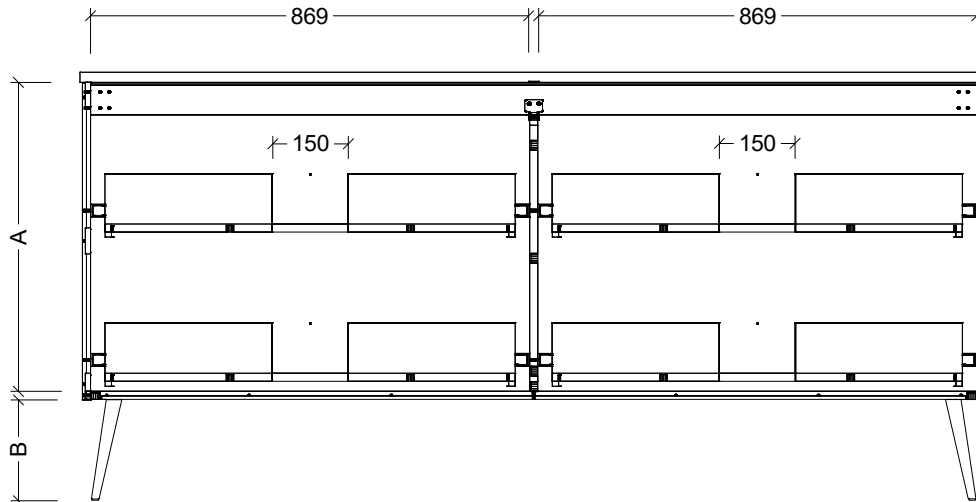

CABINET DETAILS

Range	Sutherland House
Description	1800mm Centre Bowl On Legs Vanity

TOP DETAILS

Available Tops:	SilkSurface
	Stone

DIMENSION	ANGLED LEGS	STRAIGHT LEGS
A	613mm	663mm
B	200mm	150mm
C	208mm	233mm
D	252mm	277mm

CABINET DETAILS

Range	Sutherland House
Description	1800mm Double Bowl On Legs Vanity

TOP DETAILS

Available Tops:	SilkSurface
	Stone

DIMENSION	ANGLED LEGS	STRAIGHT LEGS
A	613mm	663mm
B	200mm	150mm
C	208mm	233mm
D	252mm	277mm

CABINET DETAILS

Range	Sutherland House
Description	2100mm Centre Bowl On Legs Vanity

TOP DETAILS

Available Tops:	SilkSurface
	Stone

DIMENSION	ANGLED LEGS	STRAIGHT LEGS
A	613mm	663mm
B	200mm	150mm
C	208mm	233mm
D	252mm	277mm

CABINET DETAILS

Range	Sutherland House
Description	2100mm Double Bowl On Legs Vanity

TOP DETAILS

Available Tops:	SilkSurface
	Stone

DIMENSION	ANGLED LEGS	STRAIGHT LEGS
A	613mm	663mm
B	200mm	150mm
C	208mm	233mm
D	252mm	277mm