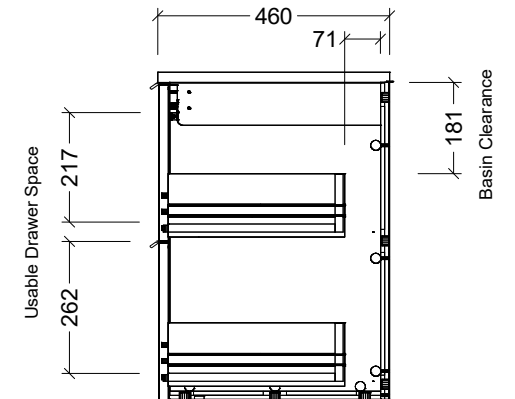

CABINET DETAILS

Range	Sutherland House
Description	1800mm Double Bowl Wall Hung Vanity
TOP DETAILS	
Available Tops:	SilkSurface
	Stone

Timberline Bathroom Products Pty Ltd
22 Myrtle Drive, Armidale NSW 2350
www.timberline.com.au | 02 6773 8500

PLEASE NOTE: Due to the manufacturing process of ceramic tops, size variation (+/- 3%) is to be expected. E&OE. Copyright ©