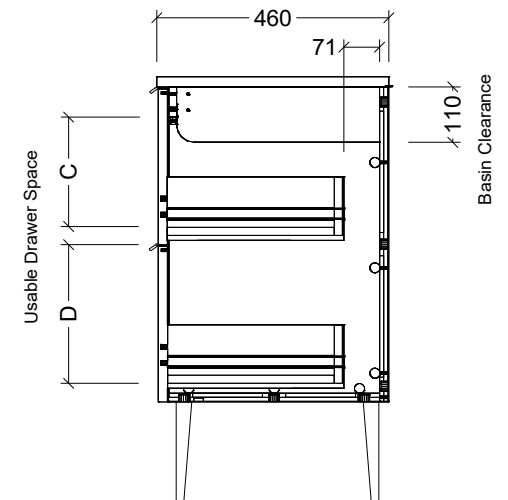

CABINET DETAILS

Range	Sutherland House
Description	1500mm Centre Bowl On Legs Vanity

TOP DETAILS

Available Tops:	SilkSurface
	Stone

DIMENSION	ANGLED LEGS	STRAIGHT LEGS
A	613mm	663mm
B	200mm	150mm
C	208mm	233mm
D	252mm	277mm

CABINET DETAILS

Range	Sutherland House
Description	1500mm Double Bowl On Legs Vanity

TOP DETAILS

Available Tops:	SilkSurface
	Stone

DIMENSION	ANGLED LEGS	STRAIGHT LEGS
A	613mm	663mm
B	200mm	150mm
C	208mm	233mm
D	252mm	277mm

CABINET DETAILS

Range	Sutherland House
Description	1800mm Centre Bowl On Legs Vanity

TOP DETAILS

Available Tops:	SilkSurface
	Stone

DIMENSION	ANGLED LEGS	STRAIGHT LEGS
A	613mm	663mm
B	200mm	150mm
C	208mm	233mm
D	252mm	277mm

CABINET DETAILS

Range	Sutherland House
Description	1800mm Double Bowl On Legs Vanity

TOP DETAILS

Available Tops:	SilkSurface
	Stone

DIMENSION	ANGLED LEGS	STRAIGHT LEGS
A	613mm	663mm
B	200mm	150mm
C	208mm	233mm
D	252mm	277mm