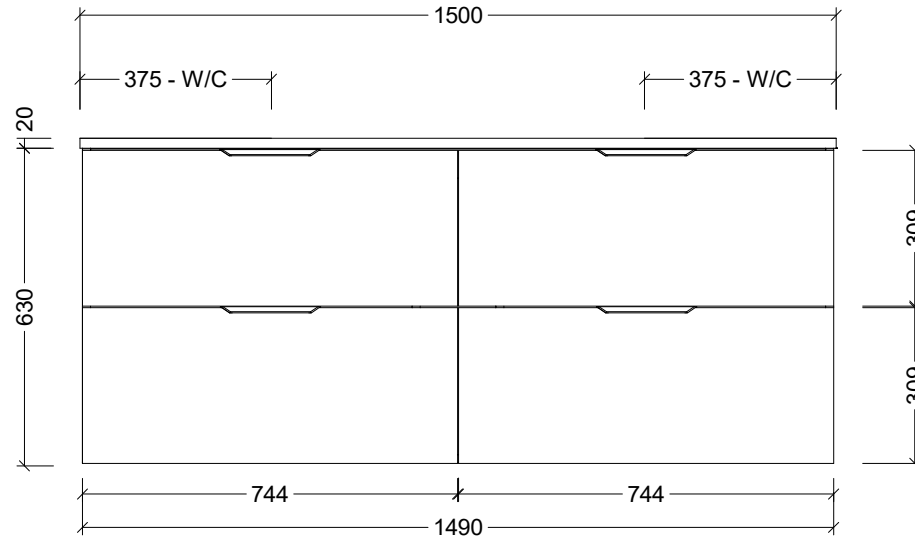

CABINET DETAILS

Range	Sutherland House
Description	1500mm Double Bowl Wall Hung Vanity

TOP DETAILS

Available Tops:	SilkSurface
	Stone

Timberline Bathroom Products Pty Ltd
22 Myrtle Drive, Armidale NSW 2350
www.timberline.com.au | 02 6773 8500

PLEASE NOTE: Due to the manufacturing process of ceramic tops, size variation (+/- 3%) is to be expected. E&OE. Copyright ©