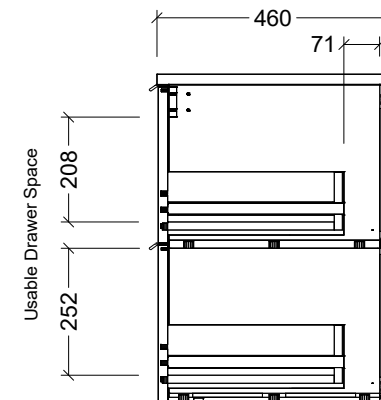

CABINET DETAILS

Range	Sutherland House
Description	600mm Centre Bowl Wall Hung Vanity

TOP DETAILS

Available Tops:	SilkSurface
	Stone

Timberline Bathroom Products Pty Ltd
 22 Myrtle Drive, Armidale NSW 2350
www.timberline.com.au | 02 6773 8500

PLEASE NOTE: Due to the manufacturing process of ceramic tops, size variation (+/- 3%) is to be expected. E&OE. Copyright ©

CABINET DETAILS

Range	Sutherland House
Description	750mm Centre Bowl Wall Hung Vanity

CABINET DETAILS

Range	Sutherland House
Description	600mm Centre Bowl On Legs Vanity

TOP DETAILS

Available Tops:	SilkSurface
	Stone

DIMENSION	ANGLED LEGS	STRAIGHT LEGS
A	613mm	663mm
B	200mm	150mm
C	208mm	233mm
D	252mm	277mm

CABINET DETAILS

Range	Sutherland House
Description	750mm Centre Bowl On Legs Vanity

TOP DETAILS

Available Tops:	SilkSurface
	Stone

DIMENSION	ANGLED LEGS	STRAIGHT LEGS
A	613mm	663mm
B	200mm	150mm
C	208mm	233mm
D	252mm	277mm