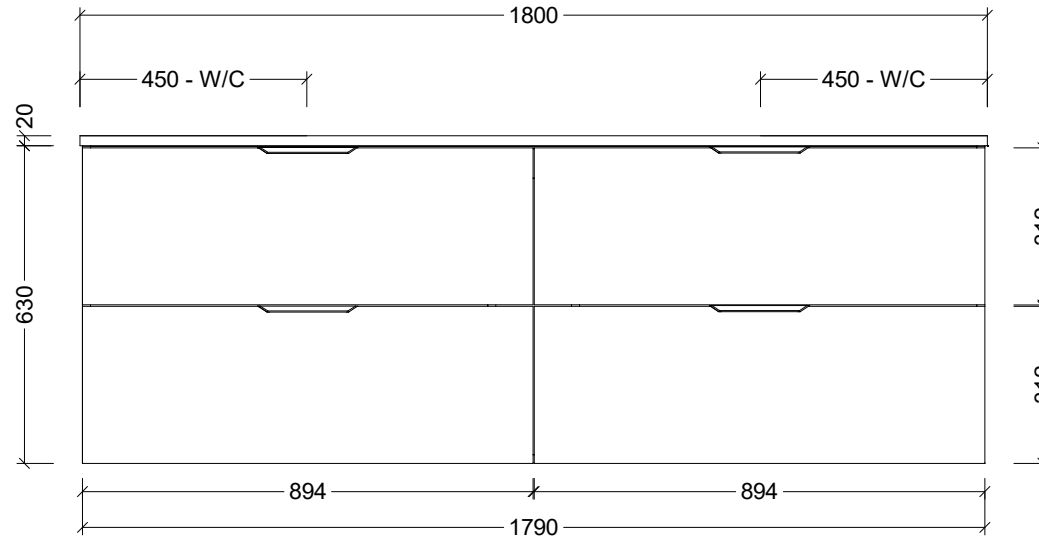

CABINET DETAILS

Range	Sutherland House
Description	1800mm Double Bowl Wall Hung Vanity
TOP DETAILS	
Available Tops:	SilkSurface
	Stone

Timberline Bathroom Products Pty Ltd
22 Myrtle Drive, Armidale NSW 2350
www.timberline.com.au | 02 6773 8500

PLEASE NOTE: Due to the manufacturing process of ceramic tops, size variation (+/- 3%) is to be expected. E&OE. Copyright ©