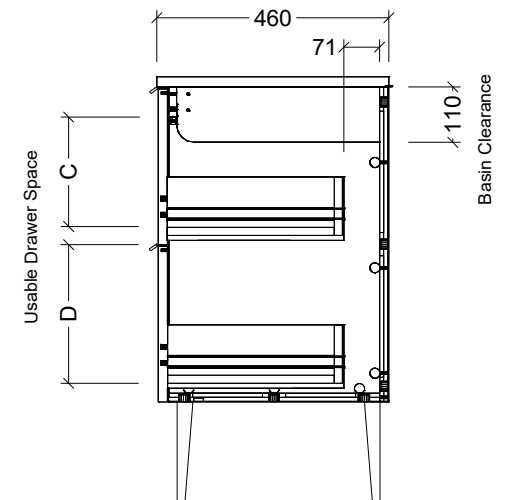

CABINET DETAILS

Range	Sutherland House
Description	1800mm Centre Bowl On Legs Vanity

TOP DETAILS

Available Tops:	SilkSurface
	Stone

DIMENSION	ANGLED LEGS	STRAIGHT LEGS
A	613mm	663mm
B	200mm	150mm
C	208mm	233mm
D	252mm	277mm

CABINET DETAILS

Range	Sutherland House
Description	1800mm Double Bowl On Legs Vanity

TOP DETAILS

Available Tops:	SilkSurface
	Stone

DIMENSION	ANGLED LEGS	STRAIGHT LEGS
A	613mm	663mm
B	200mm	150mm
C	208mm	233mm
D	252mm	277mm

CABINET DETAILS

Range	Sutherland House
Description	2100mm Centre Bowl On Legs Vanity

TOP DETAILS

Available Tops:	SilkSurface
	Stone

DIMENSION	ANGLED LEGS	STRAIGHT LEGS
A	613mm	663mm
B	200mm	150mm
C	208mm	233mm
D	252mm	277mm

CABINET DETAILS

Range	Sutherland House
Description	2100mm Double Bowl On Legs Vanity

TOP DETAILS

Available Tops:	SilkSurface
	Stone

DIMENSION	ANGLED LEGS	STRAIGHT LEGS
A	613mm	663mm
B	200mm	150mm
C	208mm	233mm
D	252mm	277mm