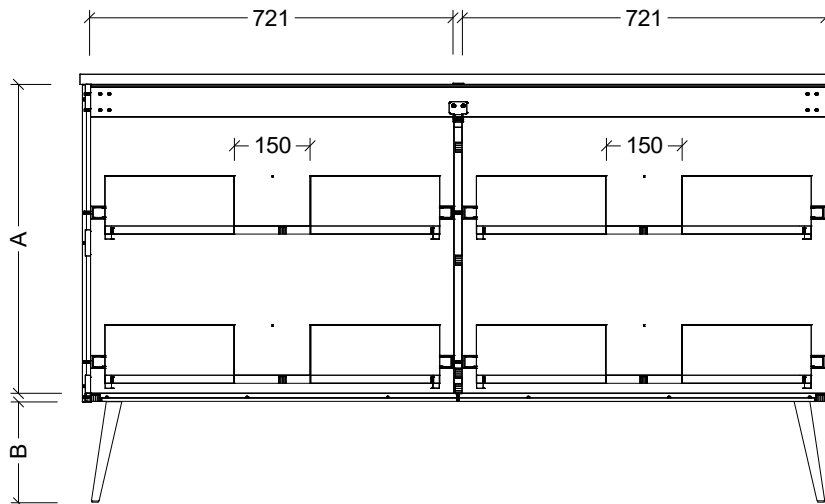

CABINET DETAILS

Range	Sutherland House
Description	1500mm Centre Bowl On Legs Vanity

TOP DETAILS

Available Tops:	SilkSurface
	Stone

DIMENSION	ANGLED LEGS	STRAIGHT LEGS
A	613mm	663mm
B	200mm	150mm
C	208mm	233mm
D	252mm	277mm

CABINET DETAILS

Range	Sutherland House
Description	1500mm Double Bowl On Legs Vanity

TOP DETAILS

Available Tops:	SilkSurface
	Stone

DIMENSION	ANGLED LEGS	STRAIGHT LEGS
A	613mm	663mm
B	200mm	150mm
C	208mm	233mm
D	252mm	277mm

CABINET DETAILS

Range	Sutherland House
Description	1800mm Centre Bowl On Legs Vanity

TOP DETAILS

Available Tops:	SilkSurface
	Stone

DIMENSION	ANGLED LEGS	STRAIGHT LEGS
A	613mm	663mm
B	200mm	150mm
C	208mm	233mm
D	252mm	277mm

CABINET DETAILS

Range	Sutherland House
Description	1800mm Double Bowl On Legs Vanity

TOP DETAILS

Available Tops:	SilkSurface
	Stone

DIMENSION	ANGLED LEGS	STRAIGHT LEGS
A	613mm	663mm
B	200mm	150mm
C	208mm	233mm
D	252mm	277mm