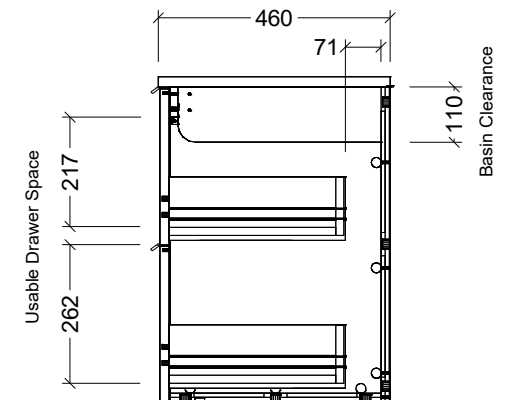

CABINET DETAILS

Range	Sutherland House
Description	1200mm Centre Bowl Wall Hung Vanity

TOP DETAILS

Available Tops:	SilkSurface
	Stone

Timberline Bathroom Products Pty Ltd
22 Myrtle Drive, Armidale NSW 2350
www.timberline.com.au | 02 6773 8500

PLEASE NOTE: Due to the manufacturing process of ceramic tops, size variation (+/- 3%) is to be expected. E&OE. Copyright ©