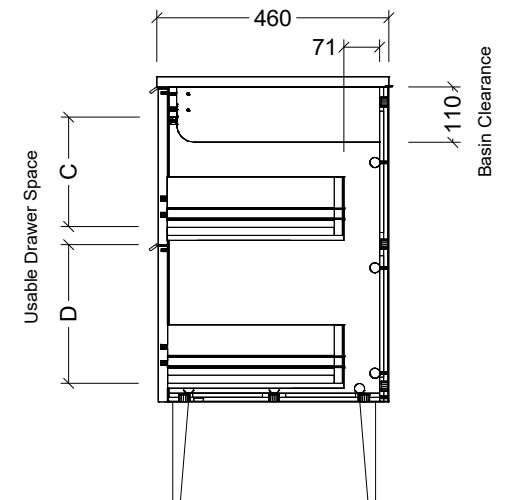

CABINET DETAILS

Range	Sutherland House
Description	750mm Centre Bowl On Legs Vanity

TOP DETAILS

Available Tops:	SilkSurface
	Stone

DIMENSION	ANGLED LEGS	STRAIGHT LEGS
A	613mm	663mm
B	200mm	150mm
C	208mm	233mm
D	252mm	277mm

CABINET DETAILS

Range	Sutherland House
Description	900mm Centre Bowl On Legs Vanity

TOP DETAILS

Available Tops:	SilkSurface
	Stone

DIMENSION	ANGLED LEGS	STRAIGHT LEGS
A	613mm	663mm
B	200mm	150mm
C	208mm	233mm
D	252mm	277mm

CABINET DETAILS

Range	Sutherland House
Description	1200mm Centre Bowl On Legs Vanity

TOP DETAILS

Available Tops:	SilkSurface
	Stone

DIMENSION	ANGLED LEGS	STRAIGHT LEGS
A	613mm	663mm
B	200mm	150mm
C	208mm	233mm
D	252mm	277mm

CABINET DETAILS

Range	Sutherland House
Description	1500mm Centre Bowl On Legs Vanity

TOP DETAILS

Available Tops:	SilkSurface
	Stone

DIMENSION	ANGLED LEGS	STRAIGHT LEGS
A	613mm	663mm
B	200mm	150mm
C	208mm	233mm
D	252mm	277mm