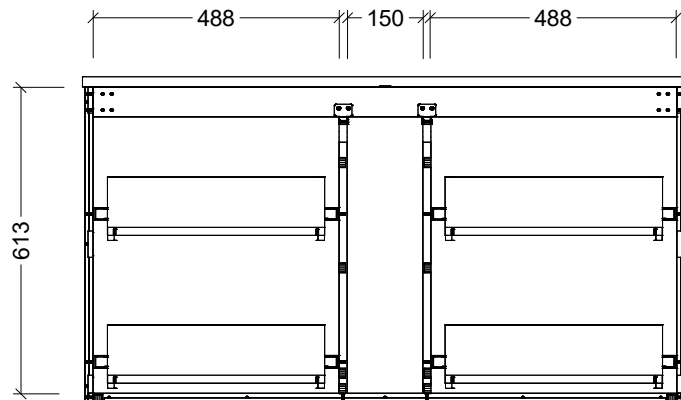

CABINET DETAILS

Range	Sutherland House
Description	1200mm Centre Bowl Wall Hung Vanity

TOP DETAILS

Available Tops:	SilkSurface
	Stone

Timberline Bathroom Products Pty Ltd
22 Myrtle Drive, Armidale NSW 2350
www.timberline.com.au | 02 6773 8500

PLEASE NOTE: Due to the manufacturing process of ceramic tops, size variation (+/- 3%) is to be expected. E&OE. Copyright ©