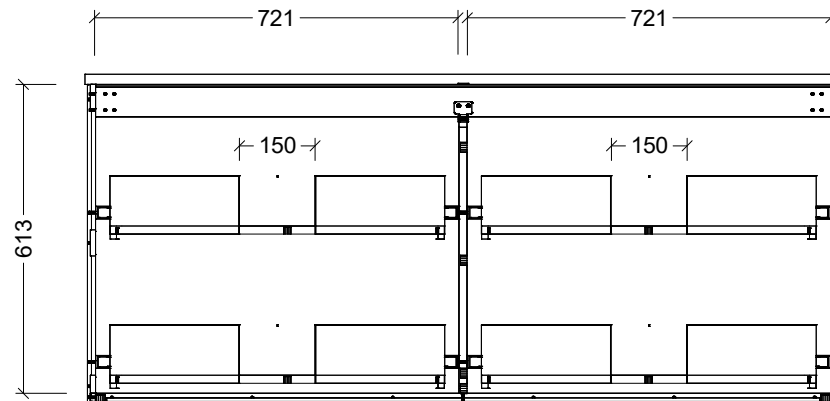

CABINET DETAILS

Range	Sutherland House
Description	1500mm Double Bowl Wall Hung Vanity

TOP DETAILS

Available Tops:	SilkSurface
	Stone

Timberline Bathroom Products Pty Ltd
22 Myrtle Drive, Armidale NSW 2350
www.timberline.com.au | 02 6773 8500

PLEASE NOTE: Due to the manufacturing process of ceramic tops, size variation (+/- 3%) is to be expected. E&OE. Copyright ©