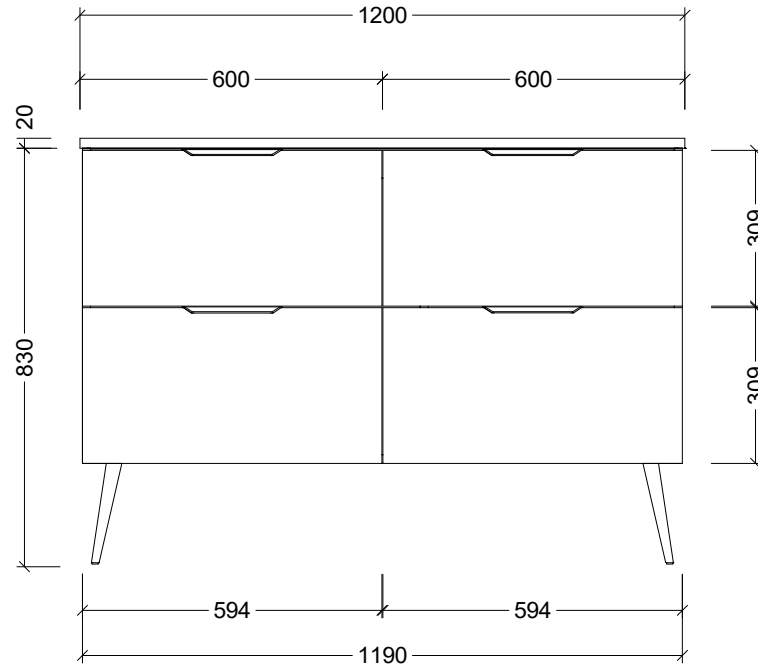

CABINET DETAILS

Range	Sutherland House
Description	900mm Centre Bowl On Legs Vanity

TOP DETAILS

Available Tops:	SilkSurface
	Stone

DIMENSION	ANGLED LEGS	STRAIGHT LEGS
A	613mm	663mm
B	200mm	150mm
C	208mm	233mm
D	252mm	277mm

CABINET DETAILS

Range	Sutherland House
Description	1200mm Centre Bowl On Legs Vanity

TOP DETAILS

Available Tops:	SilkSurface
	Stone

DIMENSION	ANGLED LEGS	STRAIGHT LEGS
A	613mm	663mm
B	200mm	150mm
C	208mm	233mm
D	252mm	277mm

CABINET DETAILS

Range	Sutherland House
Description	1500mm Centre Bowl On Legs Vanity

TOP DETAILS

Available Tops:	SilkSurface
	Stone

DIMENSION	ANGLED LEGS	STRAIGHT LEGS
A	613mm	663mm
B	200mm	150mm
C	208mm	233mm
D	252mm	277mm

CABINET DETAILS

Range	Sutherland House
Description	1500mm Double Bowl On Legs Vanity

TOP DETAILS

Available Tops:	SilkSurface
	Stone

DIMENSION	ANGLED LEGS	STRAIGHT LEGS
A	613mm	663mm
B	200mm	150mm
C	208mm	233mm
D	252mm	277mm