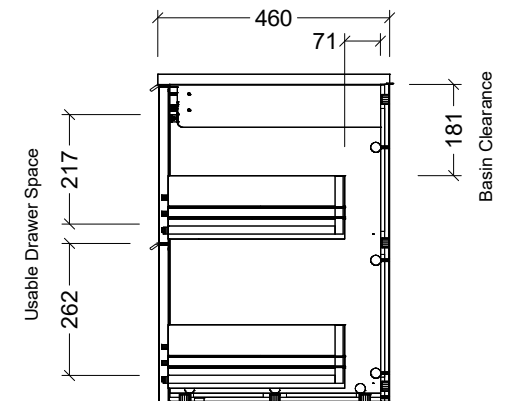

PLEASE NOTE: Due to the manufacturing process of ceramic tops, size variation (+/- 3%) is to be expected. E&OE. Copyright ©

CABINET DETAILS

Range	Sutherland House
Description	2100mm Double Bowl Wall Hung Vanit
TOP DETAILS	
Available Tops:	SilkSurface
	Stone

CABINET DETAILS

Range	Sutherland House
Description	600mm Centre Bowl On Legs Vanity

TOP DETAILS

Available Tops:	SilkSurface
	Stone

DIMENSION	ANGLED LEGS	STRAIGHT LEGS
A	613mm	663mm
B	200mm	150mm
C	208mm	233mm
D	252mm	277mm