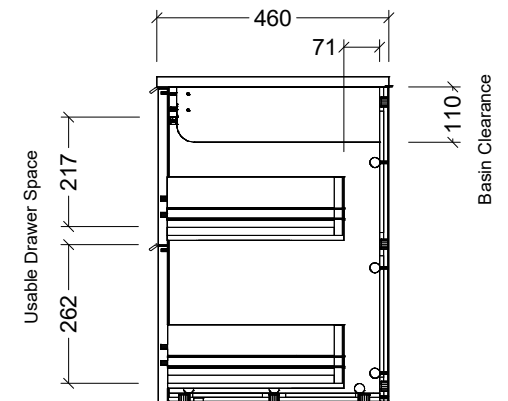

PLEASE NOTE: Due to the manufacturing process of ceramic tops, size variation (+/- 3%) is to be expected. E&OE. Copyright ©

CABINET DETAILS

Range	Sutherland House
Description	1200mm Centre Bowl Wall Hung Vanity

PLEASE NOTE: Due to the manufacturing process of ceramic tops, size variation (+/- 3%) is to be expected. E&OE. Copyright ©

CABINET DETAILS

Range	Sutherland House
Description	1500mm Double Bowl Wall Hung Vanity