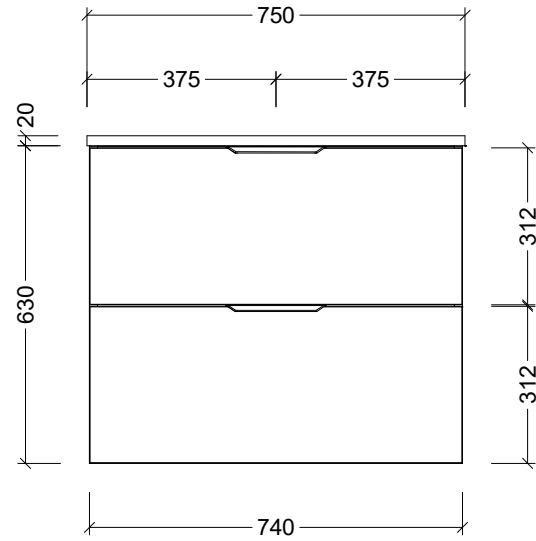

CABINET DETAILS

Range	Sutherland House
Description	750mm Centre Bowl Wall Hung Vanity

TOP DETAILS

Available Tops:	SilkSurface
	Stone

Timberline Bathroom Products Pty Ltd
22 Myrtle Drive, Armidale NSW 2350
www.timberline.com.au | 02 6773 8500

PLEASE NOTE: Due to the manufacturing process of ceramic tops, size variation (+/- 3%) is to be expected. E&OE. Copyright ©