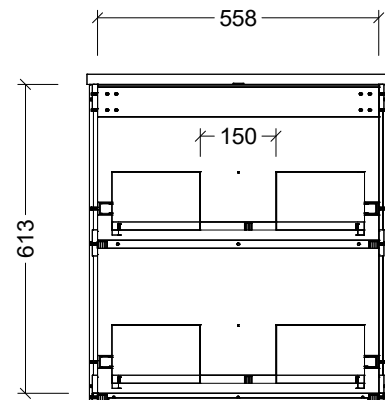

CABINET DETAILS

Range	Sutherland House
Description	600mm Centre Bowl Wall Hung Vanity

TOP DETAILS

Available Tops:	SilkSurface
	Stone

Timberline Bathroom Products Pty Ltd
 22 Myrtle Drive, Armidale NSW 2350
www.timberline.com.au | 02 6773 8500

PLEASE NOTE: Due to the manufacturing process of ceramic tops, size variation (+/- 3%) is to be expected. E&OE. Copyright ©

CABINET DETAILS

Range	Sutherland House
Description	750mm Centre Bowl Wall Hung Vanity