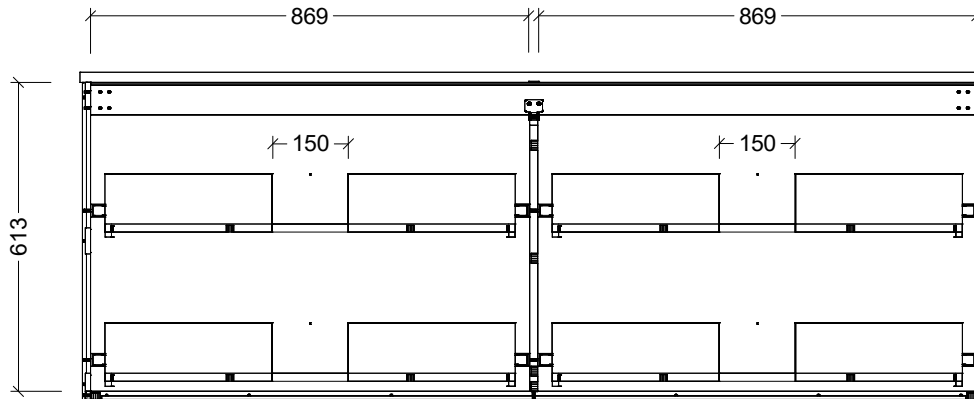

CABINET DETAILS

Range	Sutherland House
Description	1800mm Double Bowl Wall Hung Vanity
TOP DETAILS	
Available Tops:	SilkSurface
	Stone

Timberline Bathroom Products Pty Ltd
22 Myrtle Drive, Armidale NSW 2350
www.timberline.com.au | 02 6773 8500

PLEASE NOTE: Due to the manufacturing process of ceramic tops, size variation (+/- 3%) is to be expected. E&OE. Copyright ©