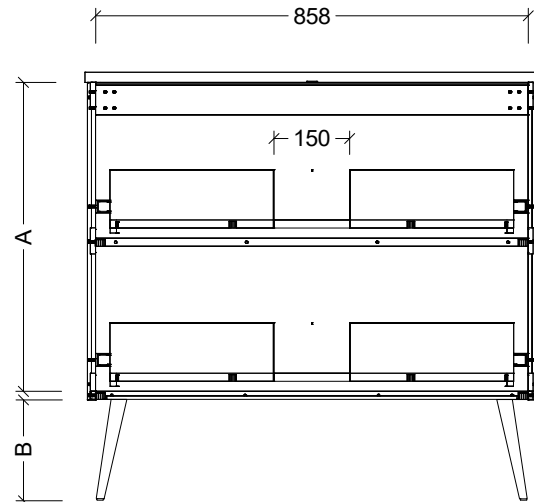

CABINET DETAILS

Range	Sutherland House
Description	750mm Centre Bowl On Legs Vanity

TOP DETAILS

Available Tops:	SilkSurface
	Stone

DIMENSION	ANGLED LEGS	STRAIGHT LEGS
A	613mm	663mm
B	200mm	150mm
C	208mm	233mm
D	252mm	277mm

CABINET DETAILS

Range	Sutherland House
Description	900mm Centre Bowl On Legs Vanity

TOP DETAILS

Available Tops:	SilkSurface
	Stone

DIMENSION	ANGLED LEGS	STRAIGHT LEGS
A	613mm	663mm
B	200mm	150mm
C	208mm	233mm
D	252mm	277mm

CABINET DETAILS

Range	Sutherland House
Description	1200mm Centre Bowl On Legs Vanity

TOP DETAILS

Available Tops:	SilkSurface
	Stone

DIMENSION	ANGLED LEGS	STRAIGHT LEGS
A	613mm	663mm
B	200mm	150mm
C	208mm	233mm
D	252mm	277mm