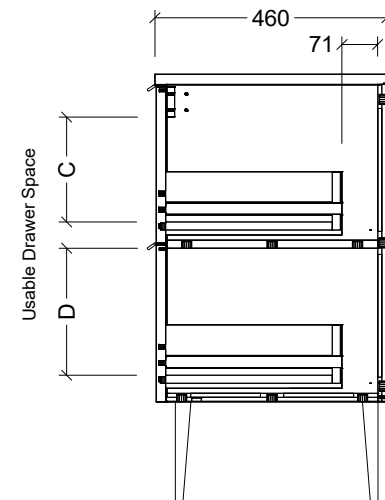

CABINET DETAILS

Range	Sutherland House
Description	600mm Centre Bowl On Legs Vanity

TOP DETAILS

Available Tops:	SilkSurface
	Stone

DIMENSION	ANGLED LEGS	STRAIGHT LEGS
A	613mm	663mm
B	200mm	150mm
C	208mm	233mm
D	252mm	277mm

CABINET DETAILS

Range	Sutherland House
Description	750mm Centre Bowl On Legs Vanity

TOP DETAILS

Available Tops:	SilkSurface
	Stone

DIMENSION	ANGLED LEGS	STRAIGHT LEGS
A	613mm	663mm
B	200mm	150mm
C	208mm	233mm
D	252mm	277mm

CABINET DETAILS

Range	Sutherland House
Description	900mm Centre Bowl On Legs Vanity

TOP DETAILS

Available Tops:	SilkSurface
	Stone

DIMENSION	ANGLED LEGS	STRAIGHT LEGS
A	613mm	663mm
B	200mm	150mm
C	208mm	233mm
D	252mm	277mm