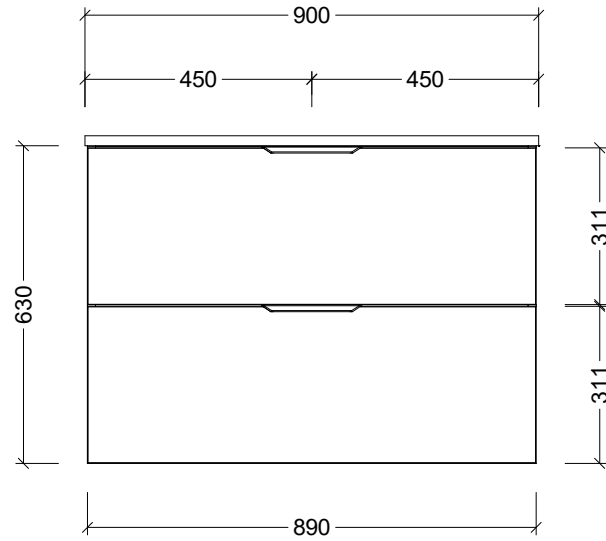

PLEASE NOTE: Due to the manufacturing process of ceramic tops, size variation (+/- 3%) is to be expected. E&OE. Copyright ©

CABINET DETAILS

Range	Sutherland House
Description	750mm Centre Bowl Wall Hung Vanity

CABINET DETAILS

Range	Sutherland House
Description	900mm Centre Bowl Wall Hung Vanity

TOP DETAILS

Available Tops:	SilkSurface
	Stone

Timberline Bathroom Products Pty Ltd
 22 Myrtle Drive, Armidale NSW 2350
www.timberline.com.au | 02 6773 8500

PLEASE NOTE: Due to the manufacturing process of ceramic tops, size variation (+/- 3%) is to be expected. E&OE. Copyright ©

CABINET DETAILS

Range	Sutherland House
Description	1200mm Centre Bowl Wall Hung Vanity

CABINET DETAILS

Range	Sutherland House
Description	600mm Centre Bowl On Legs Vanity

TOP DETAILS

Available Tops:	SilkSurface
	Stone

DIMENSION	ANGLED LEGS	STRAIGHT LEGS
A	613mm	663mm
B	200mm	150mm
C	208mm	233mm
D	252mm	277mm