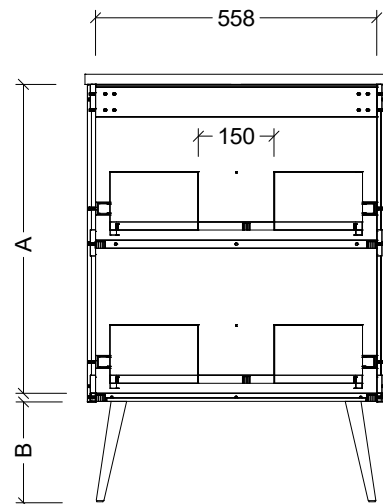

CABINET DETAILS

Range	Sutherland House
Description	600mm Centre Bowl On Legs Vanity

TOP DETAILS

Available Tops:	SilkSurface
	Stone

DIMENSION	ANGLED LEGS	STRAIGHT LEGS
A	613mm	663mm
B	200mm	150mm
C	208mm	233mm
D	252mm	277mm

CABINET DETAILS

Range	Sutherland House
Description	750mm Centre Bowl On Legs Vanity

TOP DETAILS

Available Tops:	SilkSurface
	Stone

DIMENSION	ANGLED LEGS	STRAIGHT LEGS
A	613mm	663mm
B	200mm	150mm
C	208mm	233mm
D	252mm	277mm

CABINET DETAILS

Range	Sutherland House
Description	900mm Centre Bowl On Legs Vanity

TOP DETAILS

Available Tops:	SilkSurface
	Stone

DIMENSION	ANGLED LEGS	STRAIGHT LEGS
A	613mm	663mm
B	200mm	150mm
C	208mm	233mm
D	252mm	277mm

CABINET DETAILS

Range	Sutherland House
Description	1800mm Double Bowl On Legs Vanity

TOP DETAILS

Available Tops:	SilkSurface
	Stone

DIMENSION	ANGLED LEGS	STRAIGHT LEGS
A	613mm	663mm
B	200mm	150mm
C	208mm	233mm
D	252mm	277mm