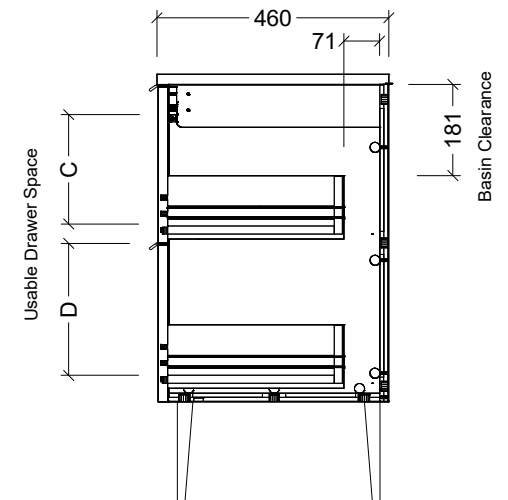

CABINET DETAILS

Range	Sutherland House
Description	1500mm Centre Bowl On Legs Vanity

TOP DETAILS

Available Tops:	SilkSurface
	Stone

DIMENSION	ANGLED LEGS	STRAIGHT LEGS
A	613mm	663mm
B	200mm	150mm
C	208mm	233mm
D	252mm	277mm

CABINET DETAILS

Range	Sutherland House
Description	1500mm Double Bowl On Legs Vanity

TOP DETAILS

Available Tops:	SilkSurface
	Stone

DIMENSION	ANGLED LEGS	STRAIGHT LEGS
A	613mm	663mm
B	200mm	150mm
C	208mm	233mm
D	252mm	277mm

CABINET DETAILS

Range	Sutherland House
Description	1800mm Centre Bowl On Legs Vanity

TOP DETAILS

Available Tops:	SilkSurface
	Stone

DIMENSION	ANGLED LEGS	STRAIGHT LEGS
A	613mm	663mm
B	200mm	150mm
C	208mm	233mm
D	252mm	277mm

CABINET DETAILS

Range	Sutherland House
Description	1800mm Double Bowl On Legs Vanity

TOP DETAILS

Available Tops:	SilkSurface
	Stone

DIMENSION	ANGLED LEGS	STRAIGHT LEGS
A	613mm	663mm
B	200mm	150mm
C	208mm	233mm
D	252mm	277mm