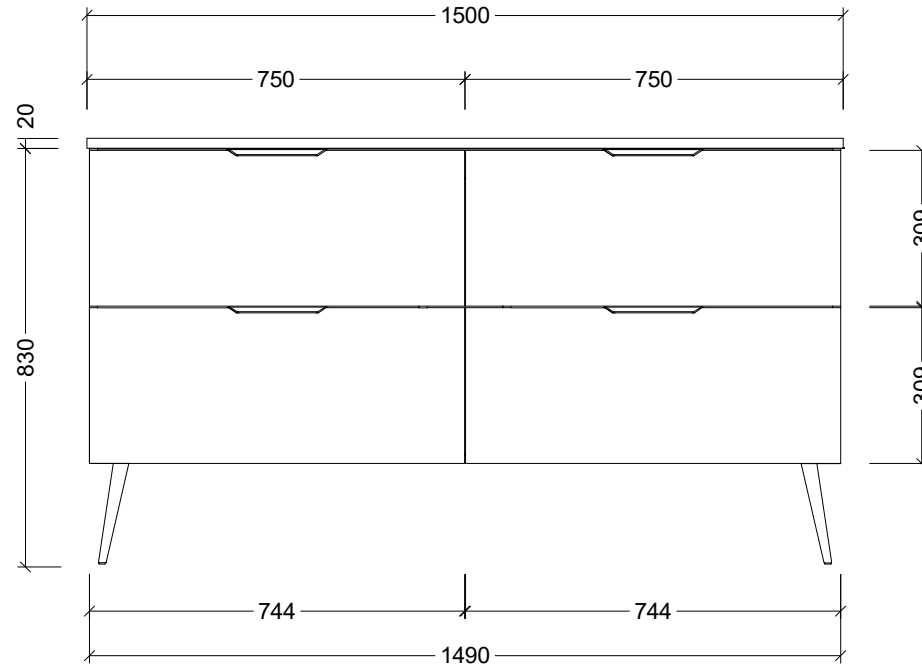

CABINET DETAILS

Range	Sutherland House
Description	1200mm Centre Bowl On Legs Vanity

TOP DETAILS

Available Tops:	SilkSurface
	Stone

DIMENSION	ANGLED LEGS	STRAIGHT LEGS
A	613mm	663mm
B	200mm	150mm
C	208mm	233mm
D	252mm	277mm

CABINET DETAILS

Range	Sutherland House
Description	1500mm Centre Bowl On Legs Vanity

TOP DETAILS

Available Tops:	SilkSurface
	Stone

DIMENSION	ANGLED LEGS	STRAIGHT LEGS
A	613mm	663mm
B	200mm	150mm
C	208mm	233mm
D	252mm	277mm

CABINET DETAILS

Range	Sutherland House
Description	1500mm Double Bowl On Legs Vanity

TOP DETAILS

Available Tops:	SilkSurface
	Stone

DIMENSION	ANGLED LEGS	STRAIGHT LEGS
A	613mm	663mm
B	200mm	150mm
C	208mm	233mm
D	252mm	277mm

CABINET DETAILS

Range	Sutherland House
Description	1800mm Centre Bowl On Legs Vanity

TOP DETAILS

Available Tops:	SilkSurface
	Stone

DIMENSION	ANGLED LEGS	STRAIGHT LEGS
A	613mm	663mm
B	200mm	150mm
C	208mm	233mm
D	252mm	277mm