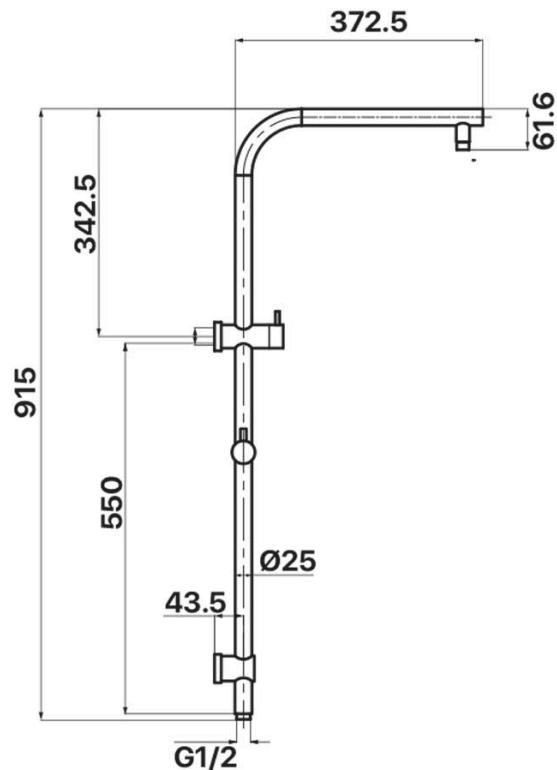

MATCHA TWIN SHOWER

A BRAND BY

BRASSHARDS

— GROUP —