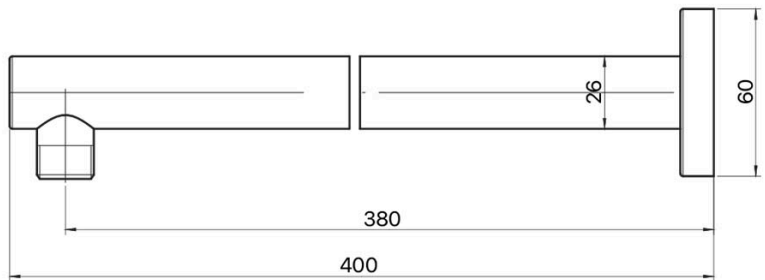

tapware & accessories

MATCHA COLLECTION

Item Code: 11RSA01M
Finish: Matt Black
Operating Temp: 1-80°C
Material: Brass
Warranty: 10 Years

Other Finishes

Brushed Brass

Brushed Nickel

Chrome

Gun Metal

MATCHA 380MM STRAIGHT SHOWER ARM

A BRAND BY

BRASSHARDS
— GROUP —