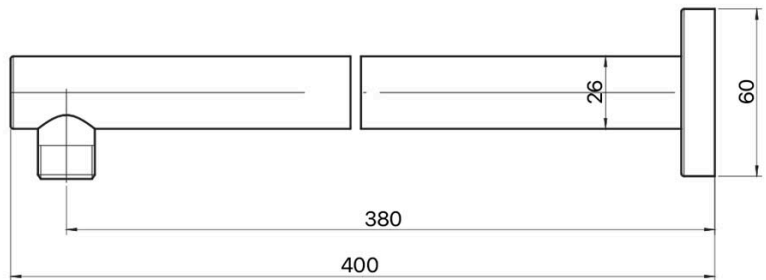

Brushed
Brass

Chrome

Gun
Metal

Matt
Black

MATCHA 380MM STRAIGHT SHOWER ARM

A BRAND BY

BRASSHARDS

— GROUP —