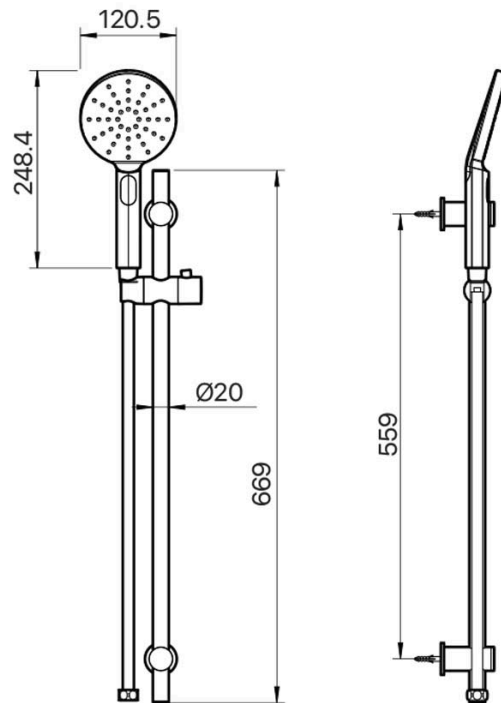

tapware & accessories

MATCHA COLLECTION

Item Code: 11RHS02CL

Finish: Chrome

WELS Rating: 4 Star 7.5L/min

Operating Temp: 1-80°C

Material: Brass/PVC

Warranty: 10 Years

Additional Notes:

- 1.5m Hose
- Luxury Wall Elbow
- 3 Spray Handpiece (Rain/ Massage/Combo)

Other Finishes

Brushed Brass

Brushed Nickel

Gun Metal

Matt Black

MATCHA RAIL SHOWER