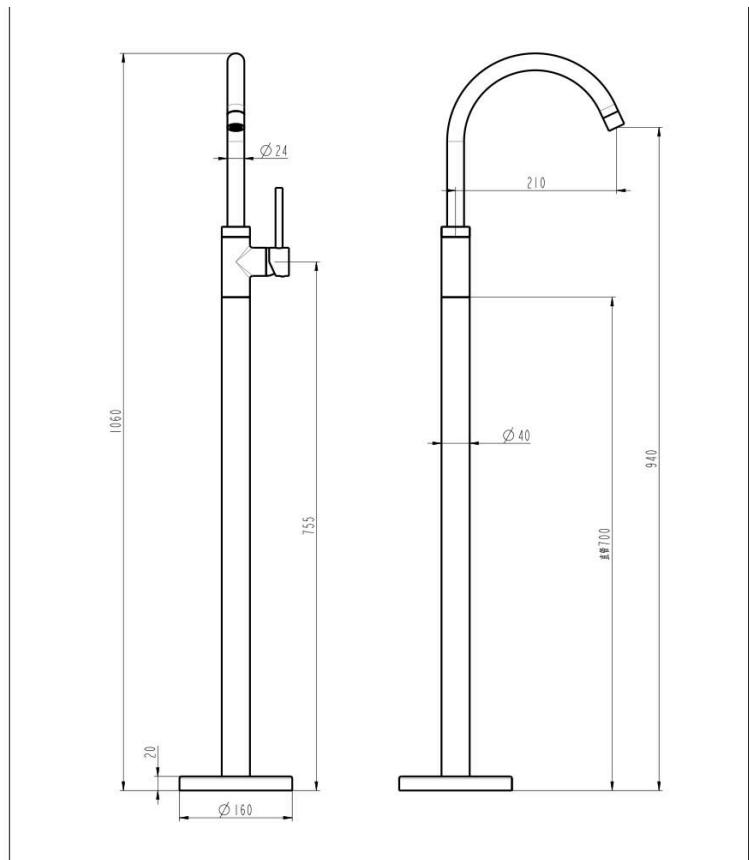

tapware & accessories

MATCHA COLLECTION

Item Code: 11FBR001B  
Finish: Brushed Nickel  
Operating Temp: 1-80°C  
Material: Brass  
Warranty: 10 Years

Other Finishes

Brushed Brass

Chrome

Gun Metal

Matt Black

MATCHA FLOOR MOUNTED BATH FILLER

A BRAND BY

BRASSHARDS

GROUP