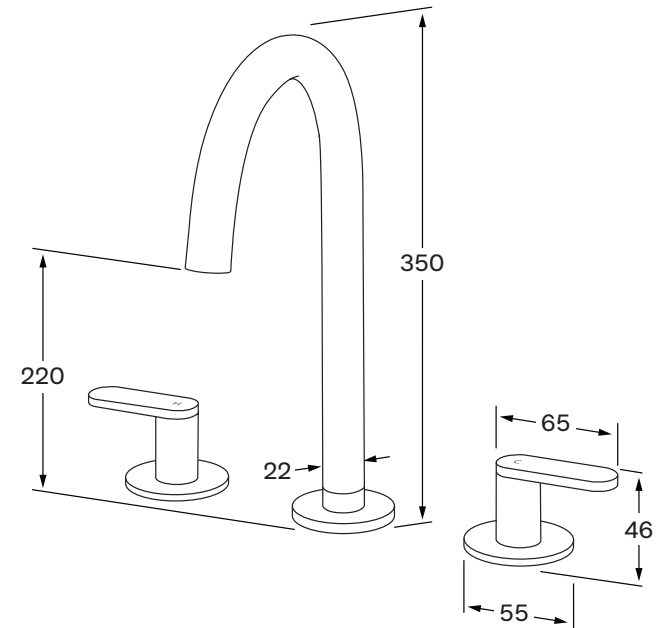

Duet Basin sink high set

SUSSEX

Product code

DBSHS

Product features

- Designed and manufactured in Australia
- All brass construction
- 1/4 turn ceramic disc spindles
- Swivel outlet
- Available in a range of high quality, durable finishes inc. LUXPVD®
- Minimal, refined design to complement any contemporary space
- Matching showers and accessories