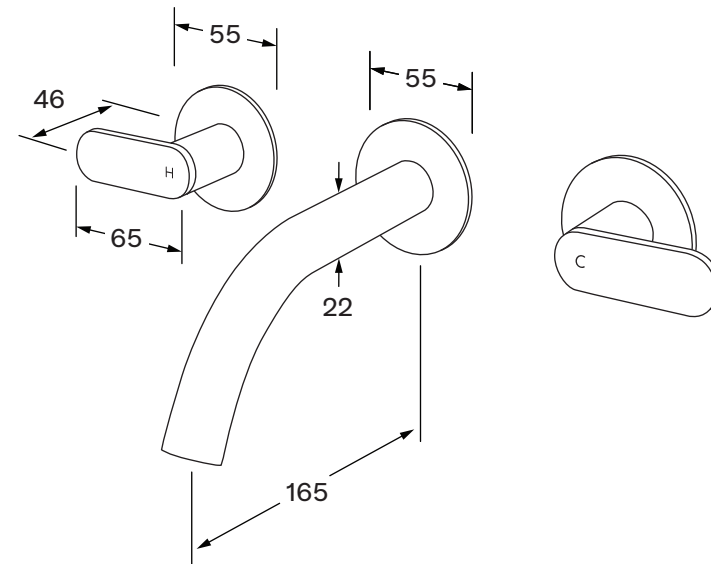

Duet Wall bath set 165mm

SUSSEX

Product code

DBS165

Product features

- Designed and manufactured in Australia
- All brass construction
- Incorporating Sussex Masterfit
- 1/4 turn ceramic disc spindles
- Available in a range of high quality, durable finishes inc. LUXPVD®
- Minimal, refined design to complement any contemporary space
- Matching tapware and showers