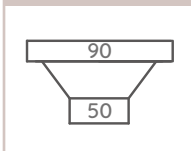

Model Code: STQ450DRG

Included Accessories

Optional Accessories

Dimensions

Specifications

Description	Boutique Lugano 1160 x 452 RHB Eureka Gold
Overall Sink Size	1160mm x 452mm x 254mm deep
Bowl Dimensions	450mm x 400mm x 254mm deep 300mm x 400mm x 203mm deep
Drainer Length	377mm
Technic	Fabrication
Material	1.2mm Stainless Steel SUS304

Installation

Fixings	Inset & Undermount clips supplied
Template	Supplied
Min Cabinet Size	N/A
Waste Holes	2 x 90mm round Compatible with waste disposal
Sealing Strip	N/A

Plumbing

Waste Fittings	2 x (90mm x 2") basket wastes included
Overflow	Supplied

Packaging

Carton Type	Eco packaging & Individual carton
Gross Weight	24Kg
Carton Size	1240mm x 350mm x 555mm
Pack QTY	1

SURFACE FINISH

WASTE KIT

MATERIAL

INSTALLATION OPTIONS

PROFILE

Abey are Australia's leaders in sinkware, designing and manufacturing to the world's highest quality specifications as well as sourcing and bringing you Europe's very best, leading edge designs – practical, affordable, inspirational, stylish, timeless or cutting edge. When you buy an Abey stainless steel sink you receive the highest quality and a 25 year warranty. Abey and the manufacturer are continually seeking ways to improve the design specifications, aesthetic and production techniques of the products. As a result, alterations to the specifications and dimensions of the products and designs occur continually.