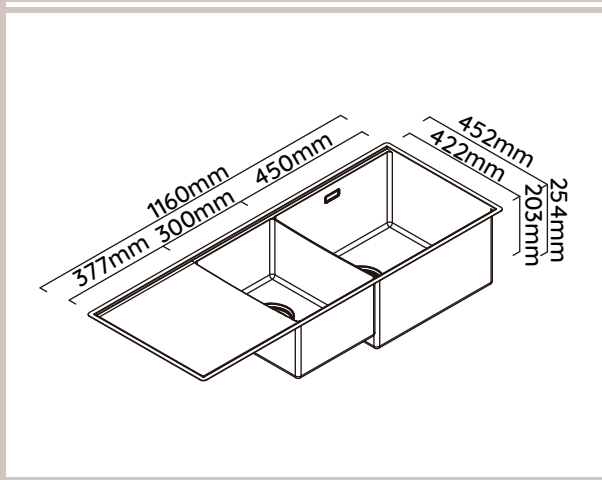

### Dimensions

### Specifications

Description	Boutique Lugano 1160 x 452 RHB Eureka Gold
Overall Sink Size	1160mm x 452mm x 254mm deep
Bowl Dimensions	450mm x 400mm x 254mm deep 300mm x 400mm x 203mm deep
Drainer Length	377mm
Technic	Fabrication
Material	1.2mm Stainless Steel SUS304

### Installation

Fixings	Inset & Undermount clips supplied
Template	Supplied
Min Cabinet Size	N/A
Waste Holes	2 x 90mm round Compatible with waste disposal
Sealing Strip	N/A

### Packaging

Carton Type	Eco packaging & Individual carton
Gross Weight	24Kg
Carton Size	1240mm x 350mm x 555mm
Pack QTY	1