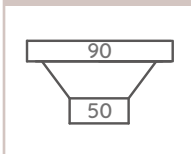

Model Code: STQ450DRCO

Included Accessories

Optional Accessories

Dimensions

Specifications

Description	Boutique Lugano 1160 x 452 RHB Artisan Copper
Overall Sink Size	1160mm x 452mm x 254mm deep
Bowl Dimensions	450mm x 400mm x 254mm deep 300mm x 400mm x 203mm deep
Drainer Length	377mm
Technic	Fabrication
Material	1.2mm Stainless Steel SUS304

Installation

Fixings	Inset & Undermount clips supplied
Template	Supplied
Min Cabinet Size	N/A
Waste Holes	2 x 90mm round Compatible with waste disposal
Sealing Strip	N/A

Plumbing

Waste Fittings	2 x (90mm x 2") basket wastes included
Overflow	Supplied

Packaging

Carton Type	Eco packaging & Individual carton
Gross Weight	24Kg
Carton Size	1240mm x 350mm x 555mm
Pack QTY	1

SURFACE FINISH

WASTE KIT

MATERIAL

INSTALLATION OPTIONS

PROFILE

Abey are Australia's leaders in sinkware, designing and manufacturing to the world's highest quality specifications as well as sourcing and bringing you Europe's very best, leading edge designs – practical, affordable, inspirational, stylish, timeless or cutting edge. When you buy an Abey stainless steel sink you receive the highest quality and a 25 year warranty. Abey and the manufacturer are continually seeking ways to improve the design specifications, aesthetic and production techniques of the products. As a result, alterations to the specifications and dimensions of the products and designs occur continually.