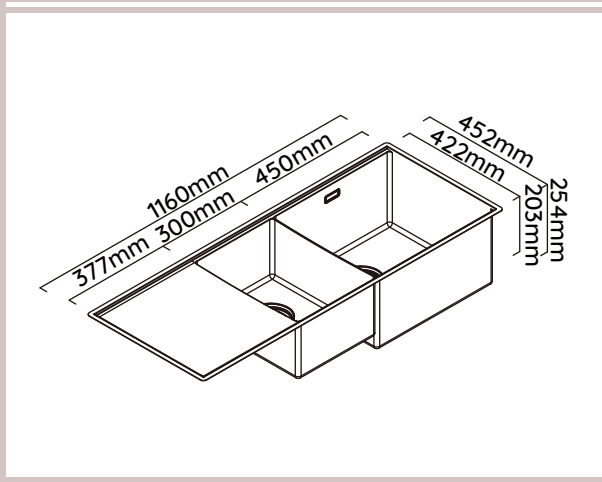

Model Code: STQ450DRCO

Included Accessories

Optional Accessories

Dimensions

Specifications

Description	Boutique Lugano 1160 x 452 RHB Artisan Copper
Overall Sink Size	1160mm x 452mm x 254mm deep
Bowl Dimensions	450mm x 400mm x 254mm deep 300mm x 400mm x 203mm deep
Drainer Length	377mm
Technic	Fabrication
Material	1.2mm Stainless Steel SUS304

Installation

Fixings	Inset & Undermount clips supplied
Template	Supplied
Min Cabinet Size	N/A
Waste Holes	2 x 90mm round Compatible with waste disposal
Sealing Strip	N/A

Plumbing

Waste Fittings	2 x (90mm x 2") basket wastes included
Overflow	Supplied

Packaging

Carton Type	Eco packaging & Individual carton
Gross Weight	24Kg
Carton Size	1240mm x 350mm x 555mm
Pack QTY	1

SURFACE FINISH

WASTE KIT

MATERIAL

INSTALLATION OPTIONS

PROFILE

Abey are Australia's leaders in sinkware, designing and manufacturing to the world's highest quality specifications as well as sourcing and bringing you Europe's very best, leading edge designs – practical, affordable, inspirational, stylish, timeless or cutting edge. When you buy an Abey stainless steel sink you receive the highest quality and a 25 year warranty. Abey and the manufacturer are continually seeking ways to improve the design specifications, aesthetic and production techniques of the products. As a result, alterations to the specifications and dimensions of the products and designs occur continually.