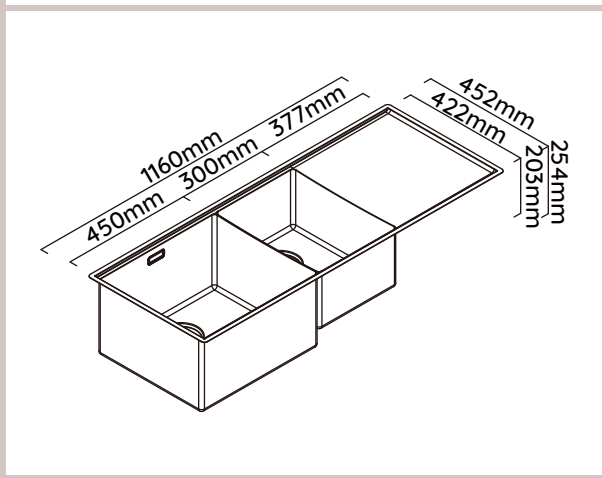

Model Code: STQ450DLCO

Included Accessories

Optional Accessories

Dimensions

Specifications

Description	Boutique Lugano 1160 x 452 LHB Artisan Copper
Overall Sink Size	1160mm x 452mm x 254mm deep
Bowl Dimensions	450mm x 400mm x 254mm deep 300mm x 400mm x 203mm deep
Drainer Length	377mm
Technic	Fabrication
Material	1.2mm Stainless Steel SUS304

Installation

Fixings	Inset & Undermount clips supplied
Template	Supplied
Min Cabinet Size	N/A
Waste Holes	2 x 90mm round Compatible with waste disposal
Sealing Strip	N/A

Plumbing

Waste Fittings	2 x (90mm x 2") basket wastes included
Overflow	Supplied

Packaging

Carton Type	Eco packaging & Individual carton
Gross Weight	24Kg
Carton Size	1240mm x 350mm x 555mm
Pack QTY	1

SURFACE FINISH

WASTE KIT

MATERIAL

INSTALLATION OPTIONS

PROFILE

Abey are Australia's leaders in sinkware, designing and manufacturing to the world's highest quality specifications as well as sourcing and bringing you Europe's very best, leading edge designs – practical, affordable, inspirational, stylish, timeless or cutting edge. When you buy an Abey stainless steel sink you receive the highest quality and a 25 year warranty. Abey and the manufacturer are continually seeking ways to improve the design specifications, aesthetic and production techniques of the products. As a result, alterations to the specifications and dimensions of the products and designs occur continually.