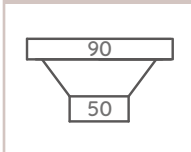

Model Code: STQ450DLCO

Included Accessories

Optional Accessories

Dimensions

Specifications

Description	Boutique Lugano 1160 x 452 LHB Artisan Copper
Overall Sink Size	1160mm x 452mm x 254mm deep
Bowl Dimensions	450mm x 400mm x 254mm deep 300mm x 400mm x 203mm deep
Drainer Length	377mm
Technic	Fabrication
Material	1.2mm Stainless Steel SUS304

Installation

Fixings	Inset & Undermount clips supplied
Template	Supplied
Min Cabinet Size	N/A
Waste Holes	2 x 90mm round Compatible with waste disposal
Sealing Strip	N/A

Plumbing

Waste Fittings	2 x (90mm x 2") basket wastes included
Overflow	Supplied

Packaging

Carton Type	Eco packaging & Individual carton
Gross Weight	24Kg
Carton Size	1240mm x 350mm x 555mm
Pack QTY	1

SURFACE FINISH

WASTE KIT

MATERIAL

INSTALLATION OPTIONS

PROFILE

Abey are Australia's leaders in sinkware, designing and manufacturing to the world's highest quality specifications as well as sourcing and bringing you Europe's very best, leading edge designs – practical, affordable, inspirational, stylish, timeless or cutting edge. When you buy an Abey stainless steel sink you receive the highest quality and a 25 year warranty. Abey and the manufacturer are continually seeking ways to improve the design specifications, aesthetic and production techniques of the products. As a result, alterations to the specifications and dimensions of the products and designs occur continually.