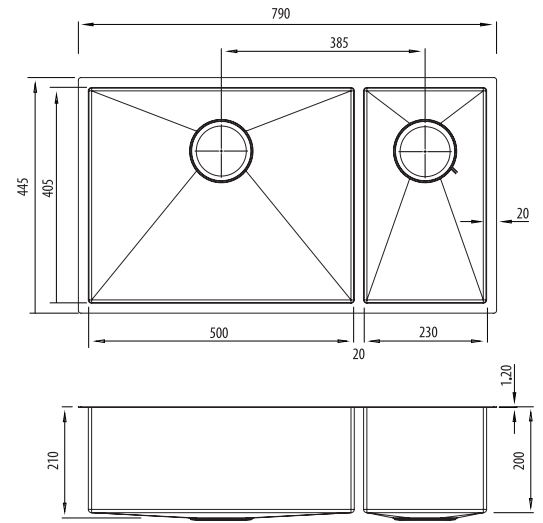

Spectra

SB35BK

1 & 1/2 Bowl Black Sink

All dimensions in mm

Specifications /

Sink size	790W x 445H mm
Bowl size	Large Bowl 500W x 405H x 200D / 40L 1/2 Bowl 230W x 405H x 200D / 18L
Construction	Fabricated with 5mm radius corners, Softtone® and soundproofing
Material	304 grade, 18/10 coloured stainless steel (1.2 mm thick)
Installation	Topmount, undermount or flushmount
Fixings	Topmount clips supplied only
Min cabinet size	900 mm
Tap holes	N/A
Waste fittings	2 x 90 mm coloured basket wastes included
Overflow	Not available
Carton size	880 x 540 x 330 mm
Weight	19 kg
Warranty	Lifetime manufacturer's warranty (refer to oliveri.com.au)
Maintenance and care instructions	All surfaces should be cleaned with mild liquid detergent or soap and water. To maintain the shine on your Oliveri stainless steel sink, we recommended the use of any of the easy to obtain, non-abrasive stainless steel cleaners or metal polishes.