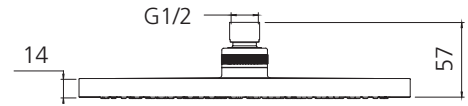

Rome

RO26500MB

Matte Black Shower Rose

Specifications /

WELs rating	3 Stars, 9L per minute
Temperature rating (min / max)	1°C - 65°C
Pressure rating (min / max)	150 kPa - 500 kPa
Finish	Matte black
Materials	ABS Plastic
Water supply	Mains
Connections	G 1/2 Female
Product weight	0.66kg
Parts List	Shower head x 1
Warranty	5 years replacement parts and finish; 1 year labour (refer to oliveri.com.au)
Maintenance and care instructions	All surfaces should be cleaned with mild liquid detergent or soap and water. Do not use cream cleaners or citrus based cleaning products, as they are abrasive. Use of unsuitable cleaning agents may damage the surface. Any damage caused in this way will not be covered by warranty.