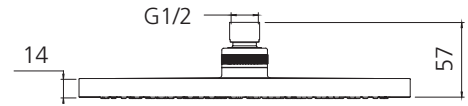

Rome

RO26500CR

Chrome Shower Rose

Specifications /

WELs rating	3 Stars, 9L per minute
Temperature rating (min / max)	1°C - 65°C
Pressure rating (min / max)	150 kPa - 500 kPa
Finish	Chrome (electroplating)
Materials	ABS Plastic
Water supply	Mains
Connections	G 1/2 Female
Product weight	0.66kg
Parts List	Shower head x 1
Warranty	5 years replacement parts and finish; 1 year labour (refer to oliveri.com.au)
Maintenance and care instructions	All surfaces should be cleaned with mild liquid detergent or soap and water. Do not use cream cleaners or citrus based cleaning products, as they are abrasive. Use of unsuitable cleaning agents may damage the surface. Any damage caused in this way will not be covered by warranty.