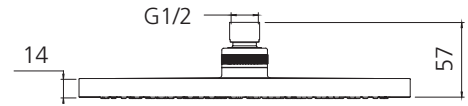

Rome

RO26500BN

Brushed Nickel Shower Rose

Specifications /

WELs rating	3 Stars, 9L per minute
Temperature rating (min / max)	1°C - 65°C
Pressure rating (min / max)	150 kPa - 500 kPa
Finish	Brushed nickel
Materials	ABS Plastic
Water supply	Mains
Connections	G 1/2 Female
Product weight	0.66kg
Parts List	Shower head x 1
Warranty	5 years replacement parts and finish; 1 year labour (refer to oliveri.com.au)
Maintenance and care instructions	All surfaces should be cleaned with mild liquid detergent or soap and water. Do not use cream cleaners or citrus based cleaning products, as they are abrasive. Use of unsuitable cleaning agents may damage the surface. Any damage caused in this way will not be covered by warranty.