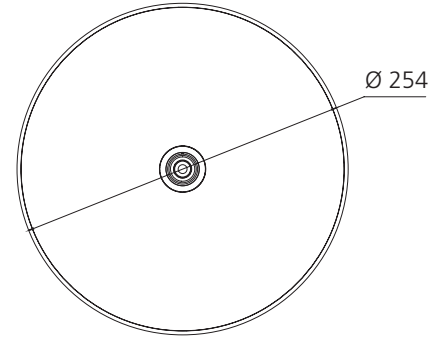

Rome

RO26500BN

Brushed Nickel Shower Rose

Specifications /

WELs rating	3 Stars, 9L per minute
Temperature rating (min / max)	1°C - 65°C
Pressure rating (min / max)	150 kPa - 500 kPa
Finish	Brushed nickel
Materials	ABS Plastic
Water supply	Mains
Connections	G 1/2 Female
Product weight	0.66kg
Parts List	Shower head x 1
Warranty	5 years replacement parts and finish; 1 year labour (refer to oliveri.com.au)
Maintenance and care instructions	All surfaces should be cleaned with mild liquid detergent or soap and water. Do not use cream cleaners or citrus based cleaning products, as they are abrasive. Use of unsuitable cleaning agents may damage the surface. Any damage caused in this way will not be covered by warranty.