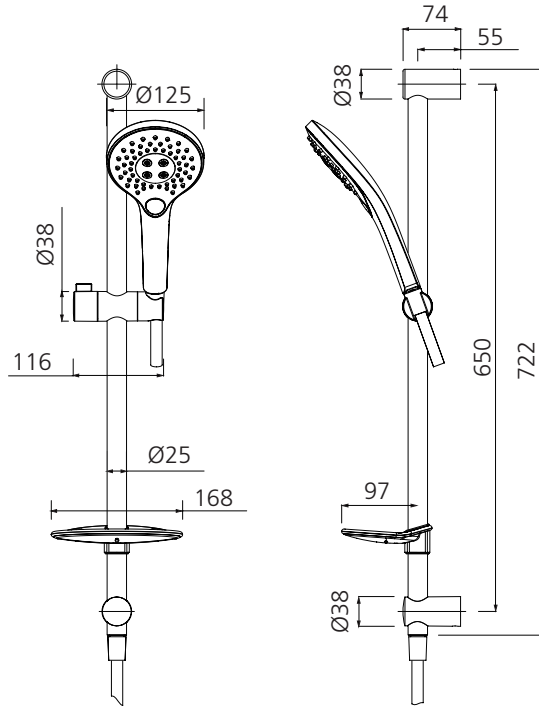

Rome

RO147013MB

Matte Black Hand Shower With Rail

All dimensions in mm

Specifications /

| | |
|--|--|
| WELs rating | 3 Stars, 9L per minute |
| Temperature rating (min / max) | 1°C - 65°C |
| Pressure rating (min / max) | 150 kPa - 500 kPa |
| Finish | Matte black (powder coated) |
| Shower head functions | Three spray functions |
| Materials | Brass/ABS Plastic |
| Water supply | Mains |
| Connections | G 1/2 BSP |
| Mounting methods | Wall mounted |
| Product weight | 1.50kg |
| Parts List | Hand shower x 1, hose x 1 slider rail x 1, soap dish x 1 |
| Warranty | 15 years main body; 5 years finish; 5 years shower head, shower arm, plastic hand piece; 2 years hose, seals, o'rings; 1 year labour (refer to oliveri.com.au) |
| Maintenance and care instructions | All surfaces should be cleaned with mild liquid detergent or soap and water. Do not use cream cleaners or citrus based cleaning products, as they are abrasive. Use of unsuitable cleaning agents may damage the surface. Any damage caused in this way will not be covered by warranty. |