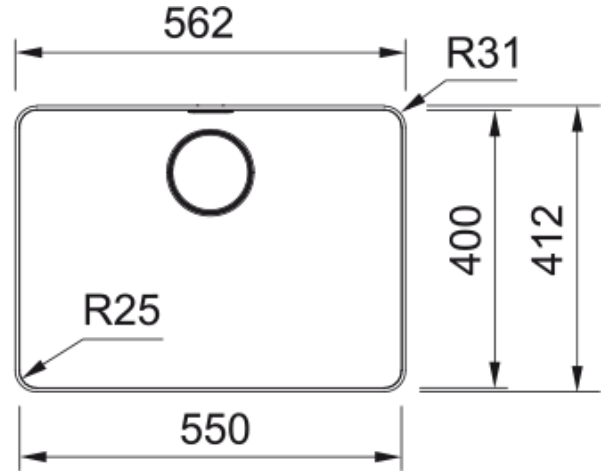

# MYX210-55FPC Mythos Single Bowl FPC Sink | 127.0651.151

### Dimensions

Overall length	562.0
Overall depth	412.0
Length	550.0
Depth	400.0
Height	200.0

### Installation

Cabinet size	60 cm
--------------	-------