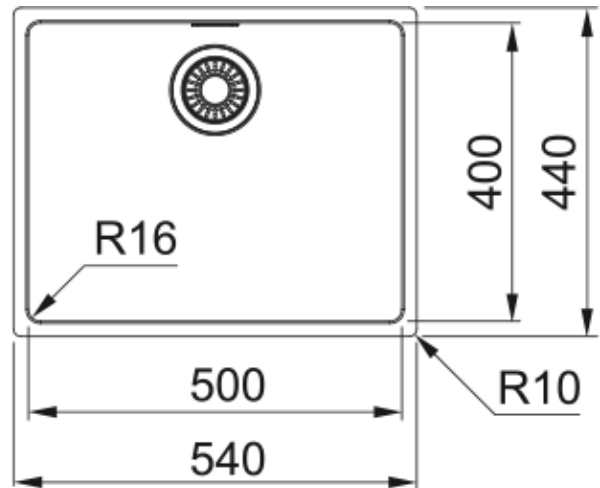

## Technical Data

### Dimensions

Overall length	540.0
Overall depth	440.0
Length	500.0
Depth	400.0
Height	180.0

### Installation

Cabinet size	55 cm
--------------	-------

### Product features

Installation type	Flushmount
Waste outlet	3 1/2"
Position of drainer	No drainer