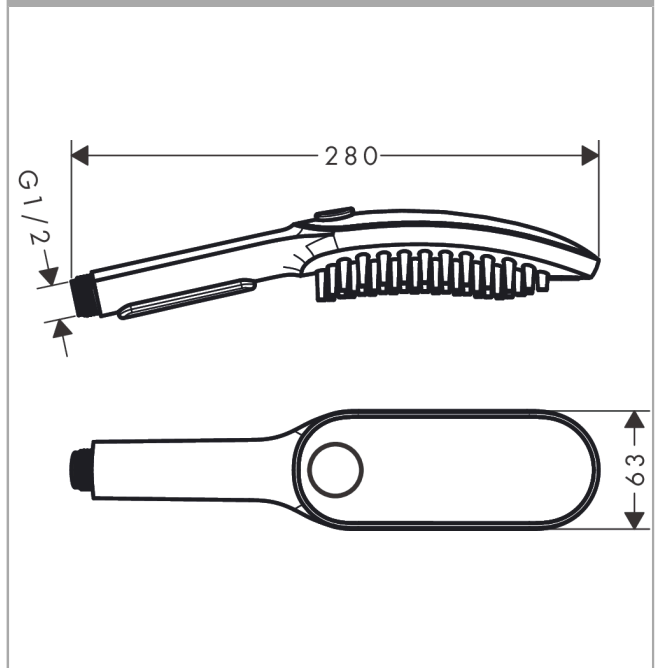

DogShower
Dogs hand shower 150 3jet Select
 Surfaces: **Pink** Article Number: **26640560**

Description

Technology

Design awards

Product image

Scale drawing

Flowchart

The consumption was measured in combination with the appropriate fittings (thermostat/mixer/ in-wall valve) to reflect actual application in practice.