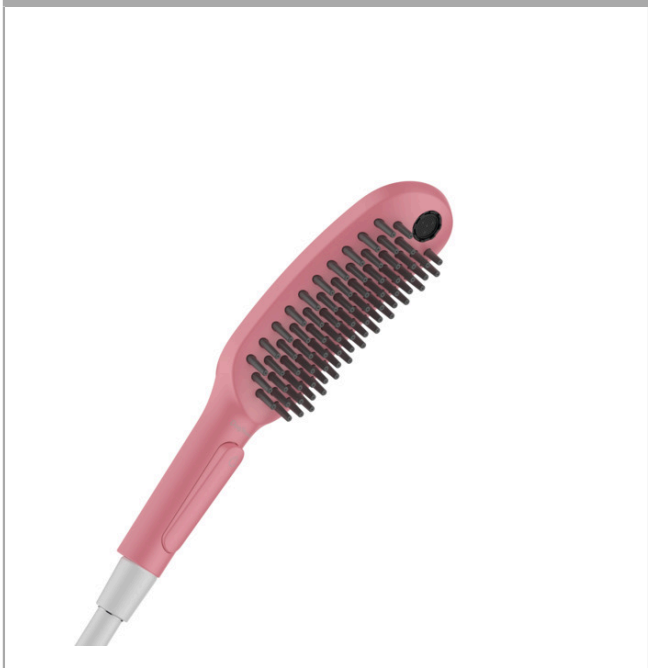

DogShower
Dogs hand shower 150 3jet Select
 Surfaces: **Pink** Article Number: **26640560**

Description

Technology

Design awards

Product image

Scale drawing

Flowchart

The consumption was measured in combination with the appropriate fittings (thermostat/mixer/ in-wall valve) to reflect actual application in practice.