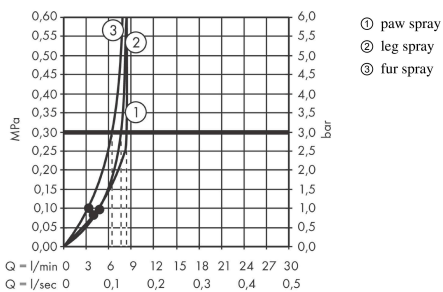

DogShower
Dogs hand shower 150 3jet Select
 Surfaces: **Pink** Article Number: **26640560**

Description

Technology

Design awards

Product image

Scale drawing

Flowchart

The consumption was measured in combination with the appropriate fittings (thermostat/mixer/ in-wall valve) to reflect actual application in practice.