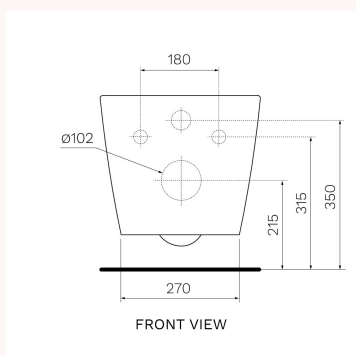

Gloss
White

Colour & Finish	— Gloss White
Material	— Urea
W x D x H	— 393 x 512 x 95mm
Water Inlet	— G1/2 Bottom Inlet
Water Pressure	— 150 - 500Kpa
Voltage	— 120V
Power	— 960W
Functions	— Front Wash, Rear Wash, Adjustable Water Temp., Adjustable Seat Heating Temp., Night Light, Soft Close Seat and Lid
Warranty	— 2 Years (Conditions Apply)

Compatible Toilets:

L'Hotel and Ellisse Suites/Pans

PARISI

Ellisse Wall Hung Pan Rimless with Serena Bidet Seat (Bottom Inlet)

PN628

The Ellisse Wall Hung Pan Rimless creates a graceful and contemporary look for any bathroom with its sleek and sophisticated design. Combined with the convenience of the Serena Bidet Seat, this toilet provides superior hygiene and luxurious comfort for opulent elegance and effortless cleaning.

Product type	Toilets
Brand	PARISI
Collection	Ellisse
Range	Design
Designers	PARISI Design Team
WxDxH	345mm x 515mm x 495mm
Colour / Finish	 Gloss White
Material	Ceramic
WELS	4 Star 4.5/3L
Trap options	P-Trap
P Trap set out (mm)	215mm height FFL
Inlet Options	Back Inlet 350mm height FFL
Seat	Electronic Bidet Seat
Average water flush (L/f)	3.3 Litres
Rimless	Yes