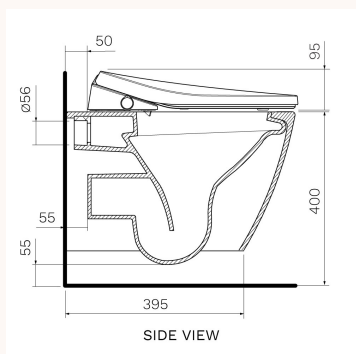

Gloss
White

Colour & Finish	— Gloss White
Material	— Urea
W x D x H	— 393 x 512 x 95mm
Water Inlet	— G1/2 Bottom Inlet
Water Pressure	— 150 - 500Kpa
Voltage	— 120V
Power	— 960W
Functions	— Front Wash, Rear Wash, Adjustable Water Temp., Adjustable Seat Heating Temp., Night Light, Soft Close Seat and Lid
Warranty	— 2 Years (Conditions Apply)

Compatible Toilets:

L'Hotel and Ellisse Suites/Pans

PARISI

Ellisse Wall Hung Pan Rimless with Serena Bidet Seat (Bottom Inlet)

PN628

The Ellisse Wall Hung Pan Rimless creates a graceful and contemporary look for any bathroom with its sleek and sophisticated design. Combined with the convenience of the Serena Bidet Seat, this toilet provides superior hygiene and luxurious comfort for opulent elegance and effortless cleaning.

Product type	Toilets
Brand	PARISI
Collection	Ellisse
Range	Design
Designers	PARISI Design Team
WxDxH	345mm x 515mm x 495mm
Colour / Finish	 Gloss White
Material	Ceramic
WELS	4 Star 4.5/3L
Trap options	P-Trap
P Trap set out (mm)	215mm height FFL
Inlet Options	Back Inlet 350mm height FFL
Seat	Electronic Bidet Seat
Average water flush (L/f)	3.3 Litres
Rimless	Yes