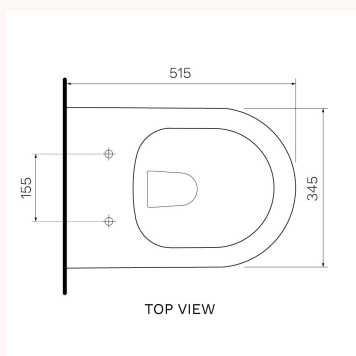

Gloss
White

Colour & Finish	— Gloss White
Material	— Urea
W x D x H	— 393 x 512 x 95mm
Water Inlet	— G1/2 Bottom Inlet
Water Pressure	— 150 - 500Kpa
Voltage	— 120V
Power	— 960W
Functions	— Front Wash, Rear Wash, Adjustable Water Temp., Adjustable Seat Heating Temp., Night Light, Soft Close Seat and Lid
Warranty	— 2 Years (Conditions Apply)

Compatible Toilets:

L'Hotel and Ellisse Suites/Pans

PARISI

Ellisse Wall Hung Pan Rimless with Serena Bidet Seat (Bottom Inlet)

PN628

The Ellisse Wall Hung Pan Rimless creates a graceful and contemporary look for any bathroom with its sleek and sophisticated design. Combined with the convenience of the Serena Bidet Seat, this toilet provides superior hygiene and luxurious comfort for opulent elegance and effortless cleaning.

Product type	Toilets
Brand	PARISI
Collection	Ellisse
Range	Design
Designers	PARISI Design Team
WxDxH	345mm x 515mm x 495mm
Colour / Finish	 Gloss White
Material	Ceramic
WELS	4 Star 4.5/3L
Trap options	P-Trap
P Trap set out (mm)	215mm height FFL
Inlet Options	Back Inlet 350mm height FFL
Seat	Electronic Bidet Seat
Average water flush (L/f)	3.3 Litres
Rimless	Yes