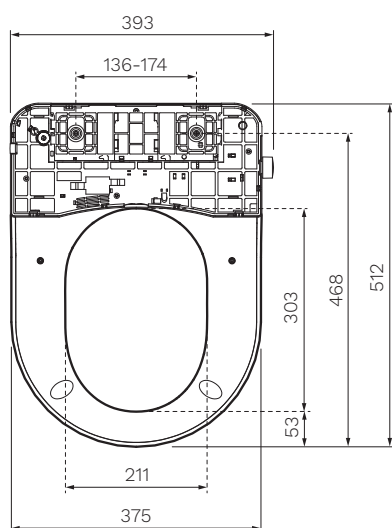

Serena Electronic Bidet Seat (Bottom Inlet)

Product Code: EC105

All of the cleansing benefits of a bidet in a convenient and compact electronic seat design. The Serena electronic bidet seat offers instant seat and water warming, a luxurious and adjustable cleansing shower spray, and a soft closing seat all in a low-profile and minimalistic style. The gentle showering function can be customized with the turn of a conveniently located dial.

Gloss
White

Colour & Finish	— Gloss White
Material	— Urea
W x D x H	— 393 x 512 x 95mm
Water Inlet	— G1/2 Bottom Inlet
Water Pressure	— 150 - 500Kpa
Voltage	— 120V
Power	— 960W
Functions	— Front Wash, Rear Wash, Adjustable Water Temp., Adjustable Seat Heating Temp., Night Light, Soft Close Seat and Lid
Warranty	— 2 Years (Conditions Apply)

Product type	Toilets
Brand	PARISI
Collection	Ellisse
Range	Design
Designers	PARISI Design Team
WxDxH	345mm x 515mm x 495mm
Colour / Finish	 Gloss White
Material	Ceramic
WELS	4 Star 4.5/3L
Trap options	P-Trap
P Trap set out (mm)	215mm height FFL
Inlet Options	Back Inlet 350mm height FFL
Seat	Electronic Bidet Seat
Average water flush (L/f)	3.3 Litres
Rimless	Yes