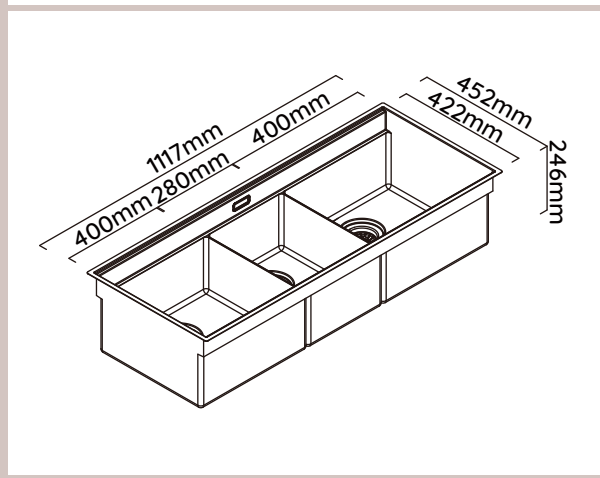

Model Code: PZQ400T

Included Accessories

Optional Accessories

Dimensions

Specifications

Description	Boutique Piazza Plus 1117 x 452
Overall Sink Size	1117mm x 452mm x 246mm deep
Bowl Dimensions	400mm x 400mm x 246mm deep 280mm x 400mm x 246mm deep 400mm x 400mm x 246mm deep
Drainer Length	N/A
Technic	Fabrication
Material	1.2mm Stainless Steel SUS304

Installation

Fixings	Inset clips supplied
Template	Supplied
Min Cabinet Size	1200mm
Waste Holes	3 x 90mm round Compatible with waste disposal
Sealing Strip	N/A

Plumbing

Waste Fittings	3 x (90mm x 2") basket wastes included
Overflow	Supplied

Packaging

Carton Type	Eco packaging & Individual carton
Gross Weight	28.5Kg
Carton Size	1200mm x 350mm x 570mm
Pack QTY	1

SURFACE FINISH

WASTE KIT

MATERIAL

INSTALLATION OPTIONS

PROFILE

Abey are Australia's leaders in sinkware, designing and manufacturing to the world's highest quality specifications as well as sourcing and bringing you Europe's very best, leading edge designs – practical, affordable, inspirational, stylish, timeless or cutting edge. When you buy an Abey stainless steel sink you receive the highest quality and a 25 year warranty. Abey and the manufacturer are continually seeking ways to improve the design specifications, aesthetic and production techniques of the products. As a result, alterations to the specifications and dimensions of the products and designs occur continually.