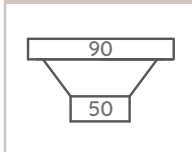

Model Code: PZQ400T

Included Accessories

Optional Accessories

Dimensions

Specifications

Description	Boutique Piazza Plus 1117 x 452
Overall Sink Size	1117mm x 452mm x 246mm deep
Bowl Dimensions	400mm x 400mm x 246mm deep 280mm x 400mm x 246mm deep 400mm x 400mm x 246mm deep
Drainer Length	N/A
Technic	Fabrication
Material	1.2mm Stainless Steel SUS304

Installation

Fixings	Inset clips supplied
Template	Supplied
Min Cabinet Size	1200mm
Waste Holes	3 x 90mm round Compatible with waste disposal
Sealing Strip	N/A

Plumbing

Waste Fittings	3 x (90mm x 2") basket wastes included
Overflow	Supplied

Packaging

Carton Type	Eco packaging & Individual carton
Gross Weight	28.5Kg
Carton Size	1200mm x 350mm x 570mm
Pack QTY	1

SURFACE FINISH

WASTE KIT

MATERIAL

INSTALLATION OPTIONS

PROFILE

Abey are Australia's leaders in sinkware, designing and manufacturing to the world's highest quality specifications as well as sourcing and bringing you Europe's very best, leading edge designs – practical, affordable, inspirational, stylish, timeless or cutting edge. When you buy an Abey stainless steel sink you receive the highest quality and a 25 year warranty. Abey and the manufacturer are continually seeking ways to improve the design specifications, aesthetic and production techniques of the products. As a result, alterations to the specifications and dimensions of the products and designs occur continually.