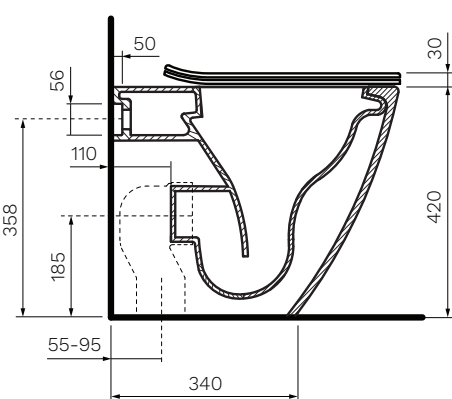

## Ellisse II Wall Faced Pan

**Product Code: PN610**

The innovative design of the PARISI Ellisse MKII Wall Faced Pan with RIMLESS technology projects water rather than the traditional flushing mechanism where water pours down the rim. Through the powerful delivery of water and open rim design, maximum cleaning of the inner bowl is achieved.

SIDE VIEW

TOP VIEW

REAR VIEW

Gloss White

- Colour & Finish** — White Gloss
- Material** — Ceramic
- W x D x H** — 365 x 525 x 420mm
- Rim Type** — PARISI Rimless
- Seat Type** — Soft Close, Slim Heavy Grade, Easy Lift-off Hinges, UV Resistant, Antibacterial (PN5745)
- Surface Hygiene** — Easyclean Antibacterial Protection
- P Trap** — 185mm height FFL
- S Trap** — 55 - 95mm using PN0031 connector (included)
- Water Inlet** — Back Inlet 358mm height FFL
- Cistern Options** — Compatible with concealed cisterns (PA110, PA111, PA130, PA135, PA136, PA137)
- Button Options** — Compatible with push button panels and remote button sets (PA221 - PA265)
- WELS** — 4 STAR 4.5/3L 3.3L Average Flush
- Warranty** — 10 Years (Conditions Apply)