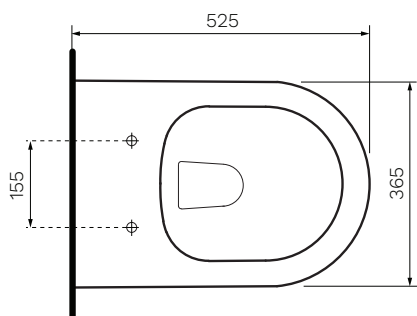

## Ellisse II Wall Faced Pan

**Product Code: PN610**

The innovative design of the PARISI Ellisse MKII Wall Faced Pan with RIMLESS technology projects water rather than the traditional flushing mechanism where water pours down the rim. Through the powerful delivery of water and open rim design, maximum cleaning of the inner bowl is achieved.

SIDE VIEW

TOP VIEW

REAR VIEW

Gloss White

- Colour & Finish** — White Gloss
- Material** — Ceramic
- W x D x H** — 365 x 525 x 420mm
- Rim Type** — PARISI Rimless
- Seat Type** — Soft Close, Slim Heavy Grade, Easy Lift-off Hinges, UV Resistant, Antibacterial (PN5745)
- Surface Hygiene** — Easyclean Antibacterial Protection
- P Trap** — 185mm height FFL
- S Trap** — 55 - 95mm using PN0031 connector (included)
- Water Inlet** — Back Inlet 358mm height FFL
- Cistern Options** — Compatible with concealed cisterns (PA110, PA111, PA130, PA135, PA136, PA137)
- Button Options** — Compatible with push button panels and remote button sets (PA221 - PA265)
- WELS** — 4 STAR 4.5/3L 3.3L Average Flush
- Warranty** — 10 Years (Conditions Apply)