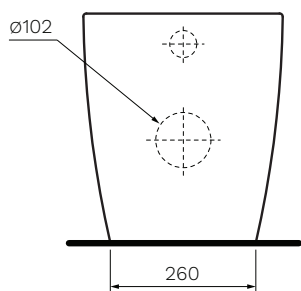

## Ellisse II Wall Faced Pan

**Product Code: PN610**

The innovative design of the PARISI Ellisse MKII Wall Faced Pan with RIMLESS technology projects water rather than the traditional flushing mechanism where water pours down the rim. Through the powerful delivery of water and open rim design, maximum cleaning of the inner bowl is achieved.

SIDE VIEW

TOP VIEW

REAR VIEW

Gloss White

- Colour & Finish** — White Gloss
- Material** — Ceramic
- W x D x H** — 365 x 525 x 420mm
- Rim Type** — PARISI Rimless
- Seat Type** — Soft Close, Slim Heavy Grade, Easy Lift-off Hinges, UV Resistant, Antibacterial (PN5745)
- Surface Hygiene** — Easyclean Antibacterial Protection
- P Trap** — 185mm height FFL
- S Trap** — 55 - 95mm using PN0031 connector (included)
- Water Inlet** — Back Inlet 358mm height FFL
- Cistern Options** — Compatible with concealed cisterns (PA110, PA111, PA130, PA135, PA136, PA137)
- Button Options** — Compatible with push button panels and remote button sets (PA221 - PA265)
- WELS** — 4 STAR 4.5/3L 3.3L Average Flush
- Warranty** — 10 Years (Conditions Apply)